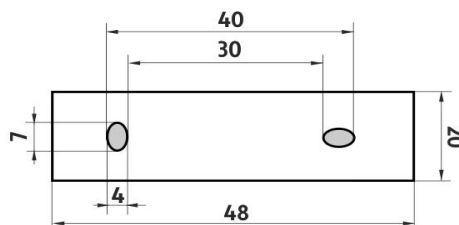

materiál - úprava (barva) / material - surface finish (colour) :
pochromovaná mosaz-chrom
chrome plated brass-chrome

→ 190
↑ 90
↗ 140

EAN : 8595187112711

NIMCO

ROMVEL spol. s r. o.
Dr. Milady Horákové 561/86a
Liberec 7, 460 07
Česká Republika / Czech Republic

T: (+420) 485 105 671
T: (+420) 485 107 441
F: (+420) 485 105 674
E: nimco@nimco.cz

www.nimco.cz