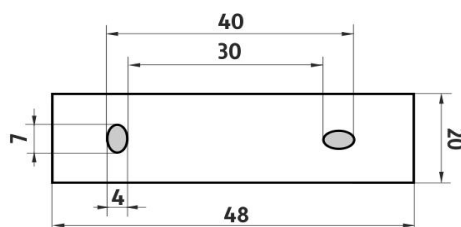

materiál - úprava (barva) / material - surface finish (colour) :
pochromovaná mosaz-chrom
chrome plated brass-chrome

→ 140
↑ 90
↗ 180

EAN : **8595187112537**

NIMCO

ROMVEL spol. s r. o.
Dr. Milady Horákové 561/86a
Liberec 7, 460 07
Česká Republika / Czech Republic

T: (+420) 485 105 671
T: (+420) 485 107 441
F: (+420) 485 105 674
E: nimco@nimco.cz

www.nimco.cz