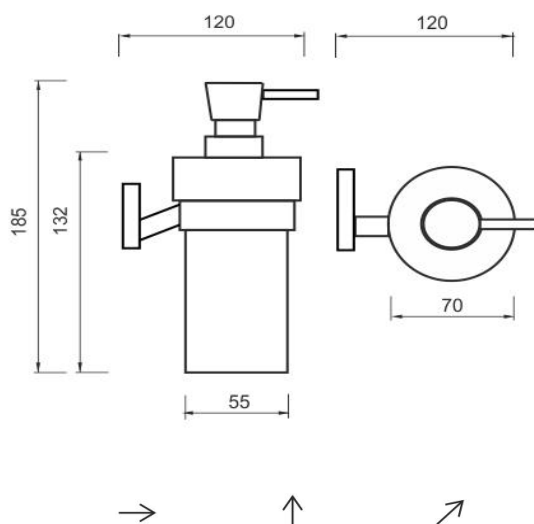

KE 22031W-T-26

Keira

Dávkovač tekutého mýdla

Dávkovač na tekuté mýdlo. Matované sklo. Pumpička mosaz/chrom. Objem dávkovače 250 ml.

Soap dispenser

Liquid soap dispenser made of frosted glass. Brass pump with chrome surface finish. Volume of dispenser 250 ml. The glue MAMUT is not included in the package. It can be bought in addition under the code 35003TU. One tube of the glue is enough for 8-10 holders.

Náhradní díly / Spare parts

1029W

Nádobka dávkovače
Soap dispenser container

KE 22050X-26

Samostatný úchyt KEIRA
0

1028T-26

Náhradní pumpička mýdla mosaz/chrom
Spare pump brass/chrome

montáž / installation :

montážní konzole / installation bracket :

materiál - úprava (barva) / material - surface finish (colour) :
pochromovaná mosaz-chrom
chrome plated brass-chrome

→ 140
↑ 90
↗ 180

EAN : **8595187112537**

 **NIMCO**