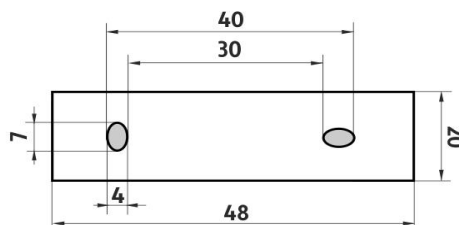

montáž / installation :

montážní konzole / installation bracket :