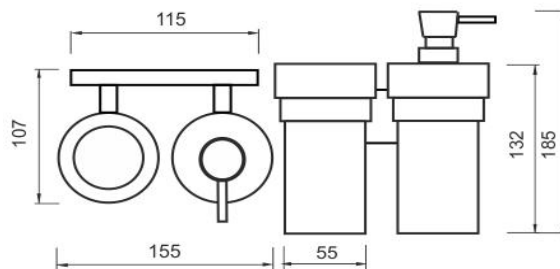

### Soap dispenser and glass cup holder

Soap dispenser and glass cup holder. Frosted glass containers. Volume of dispenser 250 ml. Brass pump with chrome surface finish. Holder made of brass with chrome surface finish. The glue MAMUT is not included in the package. It can be bought in addition under the code

#### Náhradní díly / Spare parts

**1029W**

Nádobka dávkovače  
Soap dispenser container

**1058W**

Sklenka  
Glass cup

**1028T-26**

Náhradní pumpička mýdla mosaz/chrom  
Spare pump brass/chrome

montáž / installation :

montážní konzole / installation bracket :

materiál - úprava (barva) / material - surface finish (colour) :  
**pochromovaná mosaz-chrom**  
**chrome plated brass-chrome**

→ 170  
↑ 130  
↗ 210

EAN : **8595187112698**