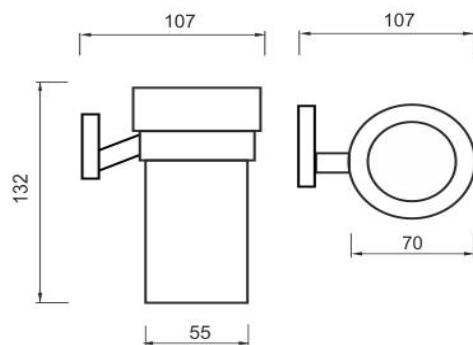

KE 22058KN-26

Keira

Držák pohárku

Držák pohárku. Nádobka keramická.

Cup holder

Cup holder. Ceramic cup. The glue MAMUT is not included in the package. It can be bought in addition under the code 35003TU. One tube of the glue is enough for 8-10 holders.

Náhradní díly / Spare parts

KE 22050X-26

Samostatný úchyt KEIRA
0

1058K-N

Pohárek keramický
Ceramic cup

montáž / installation :

montážní konzole / installation bracket :

materiál - úprava (barva) / material - surface finish (colour) :
pochromovaná mosaz-chrom
chrome plated brass-chrome

→ 170
↑ 90
↗ 120

EAN : **8595187112728**

ROMVEL spol. s r. o.
Dr. Milady Horákové 561/86a
Liberec 7, 460 07
Česká Republika / Czech Republic

T: (+420) 485 105 671
T: (+420) 485 107 441
F: (+420) 485 105 674
E: nimco@nimco.cz

www.nimco.cz