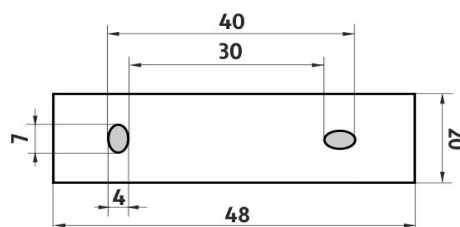

materiál - úprava (barva) / material - surface finish (colour) :
pochromovaná mosaz-chrom
chrome plated brass-chrome

→ 120
↑ 450
↗ 120

EAN : **8595187108899**

NIMCO

ROMVEL spol. s r. o.
Dr. Milady Horákové 561/86a
Liberec 7, 460 07
Česká Republika / Czech Republic

T: (+420) 485 105 671
T: (+420) 485 107 441
F: (+420) 485 105 674
E: nimco@nimco.cz

www.nimco.cz