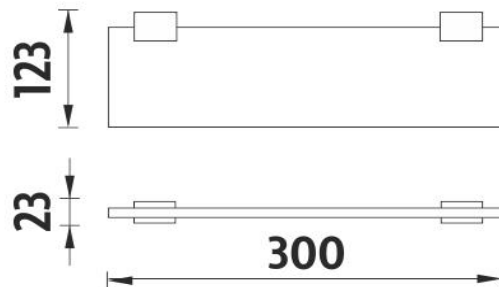

→ 320   ↑ 60   ↗ 140

montáž / installation :

montážní konzole / installation bracket :