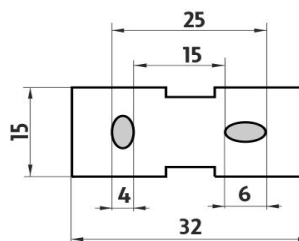

materiál - úprava (barva) / material - surface finish (colour) :

mosaz-černý mat

brass-