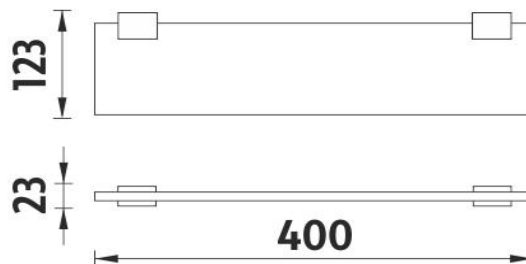

→ 420   ↑ 60   ↗ 160

montáž / installation :

montážní konzole / installation bracket :