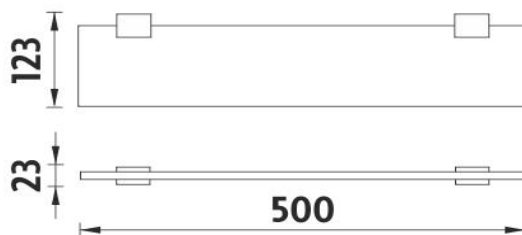

Ki 14091B-50-90

Kibo černé

Police

Police. Sklo extra čiré (bílé)matované. Oproti běžně zeleně zabarvenému sklu, je toto zcela čiré, tedy bezbarvé. Jeho naprostou bělost zvýrazňuje úprava oboustranného matování. Působí sametově a čistě. Rozměr 50x11 cm. Tloušťka skla 8 mm! Úchyty police mosaz/černý mat.

Shelf

Shelf. Extra clear satinated glass. Compared to ordinary green-colored glass, this one is totally clear, thus colorless. Its absolute whiteness is highlighted by double-sided satination. It has a velvety and clean effect. Size 50x11 cm. Thickness of glass 8 mm. Brass holder - black matt.

Náhradní díly / Spare parts

1091B-50

Sklo police EXTRA ČIRÉ matované 50cm
Shelf Extra clear glass, (white) frosted 50cm

Ki 14091BS-90

Samotné úchyty police
Individual shelf holders

→ 520   ↑ 60   ↗ 160

montáž / installation :

montážní konzole / installation bracket :

materiál - úprava (barva) / material - surface finish (colour) :

mosaz-černý mat

brass-

→ 160
↑ 520
↗ 60

EAN : 8595187112322

ROMVEL spol. s r. o.
Dr. Milady Horákové 561/86a
Liberec 7, 460 07
Česká Republika / Czech Republic

T: (+420) 485 105 671
T: (+420) 485 107 441
F: (+420) 485 105 674
E: nimco@nimco.cz

www.nimco.cz