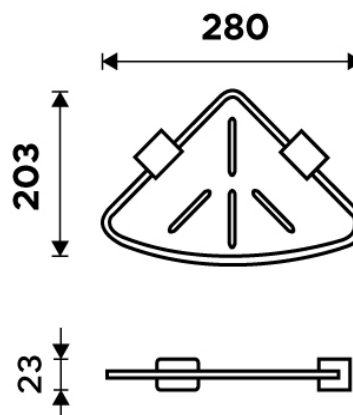

→ 280   ↑ 23   ↗ 203

montáž / installation :

montážní konzole / installation bracket :