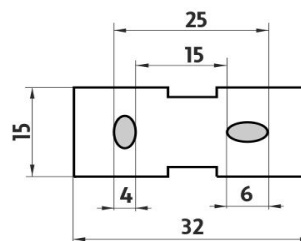

montáž / installation :

montážní konzole / installation bracket :

materiál - úprava (barva) / material - surface finish (colour) :

-černý mat

-black matt