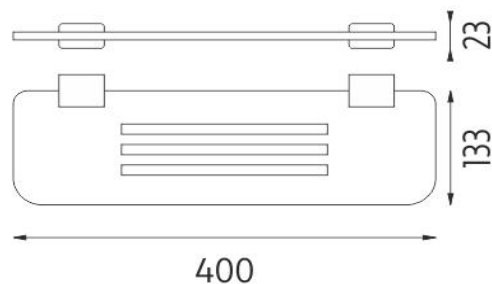

## Shelf IXI

Shelf with milled holes made of plexiglass, matt surface finish. 40 cm long. Holder made of brass - black matt.

Náhradní díly / Spare parts

**Ki 14091BS-90**

*Samotné úchyty police  
Individual shelf holders*