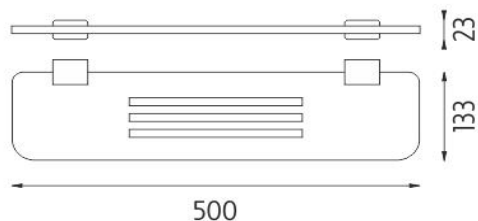

## Shelf IXI

Shelf with milled holes made of plexiglass, matt surface finish. 50 cm long. Holder made of brass - black matt.

Náhradní díly / Spare parts

**Ki 14091BS-90**

*Samotné úchyty police  
Individual shelf holders*