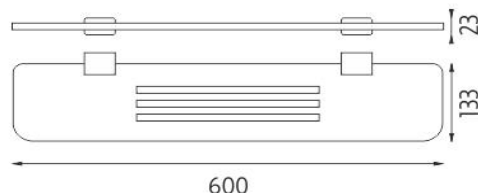

## Shelf IXI

Shelf with milled holes made of plexiglass, matt surface finish. 60 cm long. Holder made of brass - black matt.

Náhradní díly / Spare parts

**Ki 14091BS-90**

*Samotné úchyty police  
Individual shelf holders*