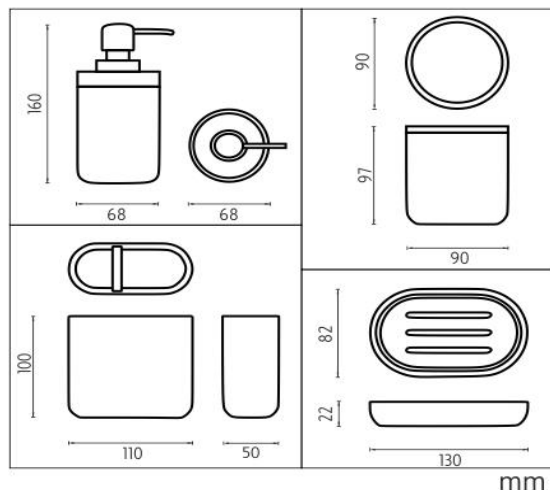

KO 2400SET-05

Kora

Dávkovač, mýdlenka, dózy na kart. a tampóny

V sadě dávkovač, mýdlenka, dóza na kartáčky a dóza na tampóny. Barva bílá.

soap disp., soap dish, toothbrush holder cup, ..

Set consists of soap dispenser, soap dish, toothbrush holder cup and cotton pad holder. White colour. Made of polyresin, bamboo. Dispenser volume is 270 ml.

Náhradní díly / Spare parts

KO 24031-K

Bambusový kryt dávkovače KORA
Bubus dispenser cover-KORA.

KO 24057-P

Bambusová přepážka ke KO 24057
Bamboo counter to KO 24057

KO 24059-S

Bambusové sítko mýdlenky KORA
Soap dish-bamboo-KORA.

KO 24051-V

Bambusové víčko dózy KORA
Bamboo lid of the KORA box

1028KO-05

Dávkovací pumpička k sérii KORA- bílá
Pump kora white.

materiál - úprava (barva) / material - surface finish (colour) :
polyresin, bambusové dřevo, pumpička plastová-bílá-
polyresin, bamboo, plastic pump - white-

→ 100
↑ 190
↗ 320

EAN : 8595187111196

ROMVEL spol. s r. o.
Dr. Milady Horákové 561/86a
Liberec 7, 460 07
Česká republika / Czech Republic

T: (+420) 485 105 671
T: (+420) 485 107 441
F: (+420) 485 105 674
E: nimco@nimco.cz

www.nimco.cz