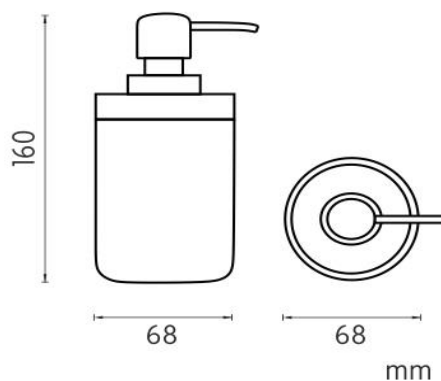

materiál - úprava (barva) / material - surface finish (colour) :
polyresin, bambusové řýveo, pumpička plastová-bílá-
polyresin, bamboo, plastic pump - white-

→ 70
↑ 70
↗ 160

EAN : 8595187111189

NIMCO

ROMVEL spol. s r. o.
Dr. Milady Horákové 561/86a
Liberec 7, 460 07
Česká Republika / Czech Republic

T: (+420) 485 105 671
T: (+420) 485 107 441
F: (+420) 485 105 674
E: nimco@nimco.cz

www.nimco.cz