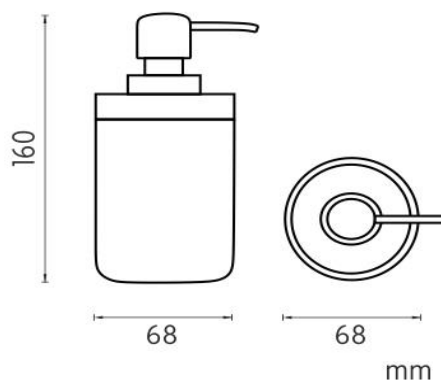

materiál - úřra (barva) / material - surface finish (colour) :
polyresin, bambusové řyřvo, pumpiřka řyřřová-chrom-
polyresin, bamboo, plastic pump - chrome-

→ 70
↑ 70
↗ 160

EAN : 8595187111233

NIMCO

ROMVEL spol. s r. o.
Dr. Milady Horákové 561/86a
Liberec 7, 460 07
Česká Republika / Czech Republic

T: (+420) 485 105 671
T: (+420) 485 107 441
F: (+420) 485 105 674
E: nimco@nimco.cz

www.nimco.cz