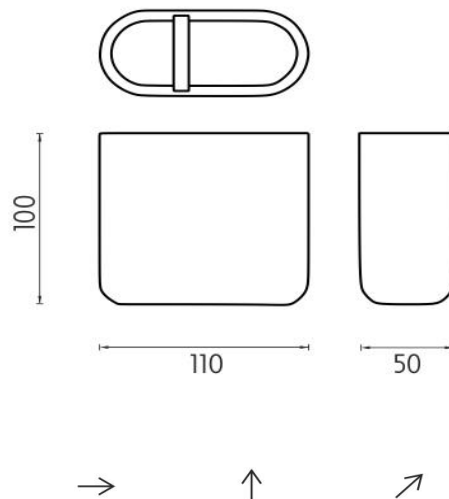

materiál - úprava (barva) / material - surface finish (colour) :
polyresin, bambusové dřevo-
polyresin, bamboo-

→ 110
↑ 50
↗ 100

EAN : 8595187111158

NIMCO

ROMVEL spol. s r. o.
Dr. Milady Horákové 561/86a
Liberec 7, 460 07
Česká Republika / Czech Republic

T: (+420) 485 105 671
T: (+420) 485 107 441
F: (+420) 485 105 674
E: nimco@nimco.cz

www.nimco.cz