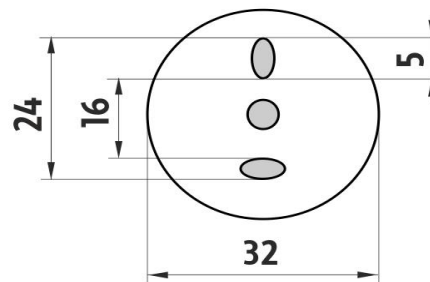

montáž / installation :

montážní konzole / installation bracket :