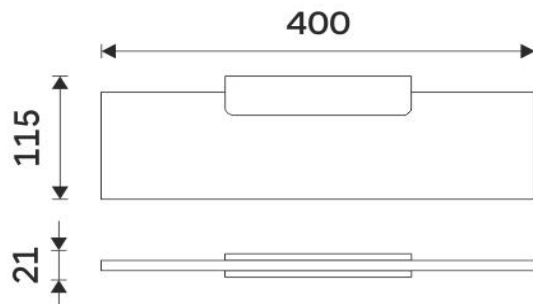

montáž / installation :

montážní konzole / installation bracket :

materiál - úprava (barva) / material - surface finish (colour) :

-chrom
-chrome

→ 600
↑ 4200
↗ 1500

EAN : 8595187114326

ROMVEL spol. s r. o.
Dr. Milady Horákové 561/86a
Liberec 7, 460 07
Česká Republika / Czech Republic

T: (+420) 485 105 671
T: (+420) 485 107 441
F: (+420) 485 105 674
E: nimco@nimco.cz

www.nimco.cz