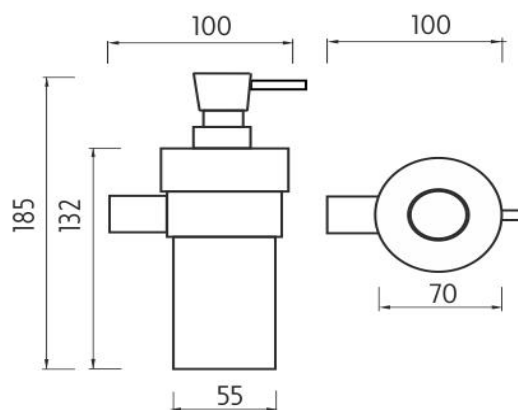

→ 90   ↑ 180   ↗ 140

montáž / installation :

montážní konzole / installation bracket :