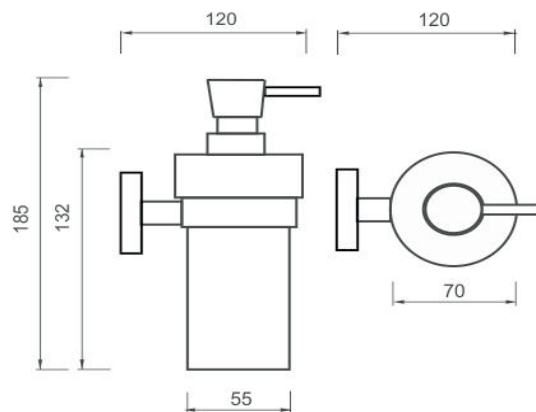

Dávkovač tekutého mýdla

Dávkovač tekutého mýdla. Nádobka keramická. Pumpička mosaz/chrom.

Soap dispenser

Liquid soap dispenser. Brass-chrome pump. Ceramic container. The glue MAMUT is not included in the package. It can be bought in addition under the code 35003TU. One tube of the glue is enough for 8-10 holders.

Náhradní díly / Spare parts

UN 13050X-26

Úchyt dávkovače, pohárku, mýdelny
Holder for soap dispenser, cup and soap dish

1028T-26

Náhradní pumpička mýdla mosaz/chrom
Spare pump brass/chrome

1029K-N

Nádobka dávkovače
Soap dispenser container

→ 90   ↑ 140   ↗ 190

montáž / installation :

montážní konzole / installation bracket :

materiál - úprava (barva) / material - surface finish (colour) :

pochromovaná mosaz-chrom
chrome plated brass-chrome

→ 190
↑ 90
↗ 140

EAN :

8595187112575

ROMVEL spol. s r. o.
Dr. Milady Horákové 561/86a
Liberec 7, 460 07
Česká Republika / Czech Republic

T: (+420) 485 105 671
T: (+420) 485 107 441
F: (+420) 485 105 674
E: nimco@nimco.cz

www.nimco.cz