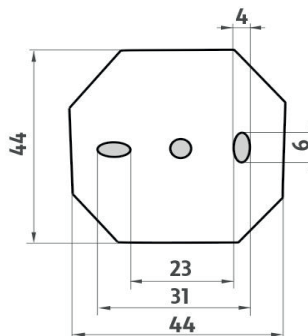

→ 140   ↑ 125   ↗ 50

montáž / installation :

montážní konzole / installation bracket :

materiál - úprava (barva) / material - surface finish (colour) :

pochromovaná mosaz-chrom

chrome plated brass-chrome