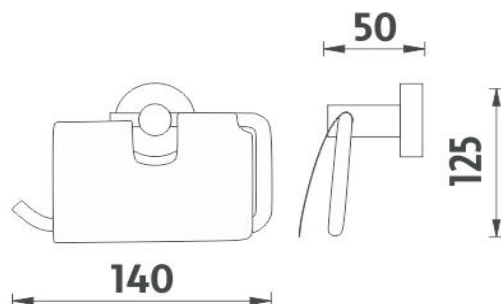

UN 13055B-26

Unix

Držák na toaletní papír

Držák na toaletní papír s krytem.

Toilet paper holder

Toilet paper holder with cover. The glue MAMUT is not included in the package. It can be bought in addition under the code 35003TU. One tube of the glue is enough for 8-10 holders.

Náhradní díly / Spare parts

→ 140   ↑ 125   ↗ 50

montáž / installation :

montážní konzole / installation bracket :

materiál - úprava (barva) / material - surface finish (colour) :

pochromovaná mosaz-chrom

chrome plated brass-chrome

→ 190

↑ 90

↗ 140

EAN : **8595187104952**

NIMCO

ROMVEL spol. s r. o.
Dr. Milady Horákové 561/86a
Liberec 7, 460 07
Česká Republika / Czech Republic

T: (+420) 485 105 671
T: (+420) 485 107 441
F: (+420) 485 105 674
E: nimco@nimco.cz

www.nimco.cz