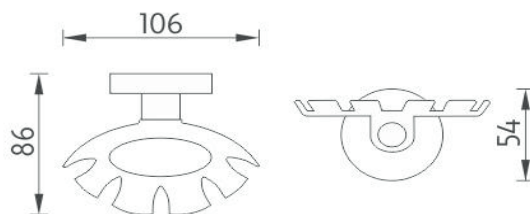

Držák na kartáčky

Držák 5-ti kartáčků celokovový.

Toothbrush holder

All-metal toothbrush holder for 5 toothbrushes. The glue MAMUT is not included in the package. It can be bought in addition under the code 35003TU. One tube of the glue is enough for 8-10 holders.

Náhradní díly / Spare parts

→ 106   ↑ 54   ↗ 86

montáž / installation :

montážní konzole / installation bracket :

materiál - úprava (barva) / material - surface finish (colour) :

pochromovaná mosaz-chrom

chrome plated brass-chrome

→ 170
↑ 60
↗ 120

EAN : 8595187104631

ROMVEL spol. s r. o.
Dr. Milady Horákové 561/86a
Liberec 7, 460 07
Česká Republika / Czech Republic

T: (+420) 485 105 671
T: (+420) 485 107 441
F: (+420) 485 105 674
E: nimco@nimco.cz

www.nimco.cz