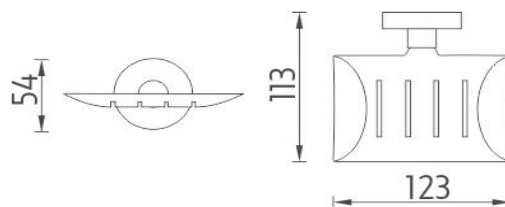

UN 13059M-26

Unix

Mýdlenka celokovová

Mýdlenka celokovová.

All-metal soap dish

All-metal soap dish. The glue MAMUT is not included in the package. It can be bought in addition under the code 35003TU. One tube of the glue is enough for 8-10 holders.

Náhradní díly / Spare parts

→ 123   ↑ 54   ↗ 113

montáž / installation :

montážní konzole / installation bracket :

materiál - úprava (barva) / material - surface finish (colour) :

pochromovaná mosaz-chrom
chrome plated brass-chrome

→ 170
↑ 60
↗ 120

EAN : 8595187104723

ROMVEL spol. s r. o.
Dr. Milady Horákové 561/86a
Liberec 7, 460 07
Česká Republika / Czech Republic

T: (+420) 485 105 671
T: (+420) 485 107 441
F: (+420) 485 105 674
E: nimco@nimco.cz

www.nimco.cz