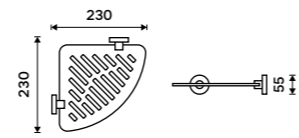

UN X212-26

Shelf 300 mm
Satinated PLEXIGLAS. Chrome.