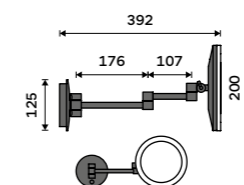

ZK 20265-90

Cosmetic LED mirror with touch sensor
With backlit sensor, 6500 K, output 8 W, 5x magnifying. Chrome.