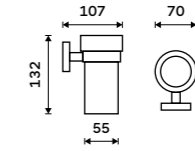

Toothbrush holder
Ceramic cup. Chrome.

Novelties

UN 13058KU-26

Toothbrush holder
Ceramic cup. Chrome.

UN 13058KN-26

Double toothbrush holder
Ceramic cups. Chrome.

UN 13058DKN-26

SPARE PARTS