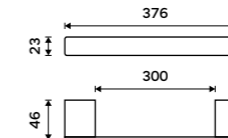

Double hook
Chrome.

Ki 14053-26

Towel holder 210 mm
Chrome.

Ki 14060g-26

Towel holder 376 mm
Chrome.

Ki 14035-26

Towel holder 476 mm
Chrome.

Ki 14046-26