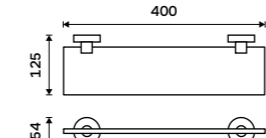

Shelf 500 mm
EXTRAWHITE satinated glass 8 mm.
Chrome.

UN 13091B-50-26