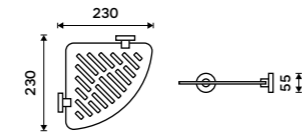

Corner shelf IXI
Satinated PLEXIGLAS. Brushed stainless steel.

UNM X212-10