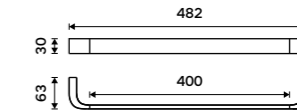

NK 30046-26

Towel holder 632 mm
Chrome.

NK 30061-26

Hook
Chrome.

NK 30054-26

Towel holder 384 mm
Chrome.

NK 30097-26

Towel holder 384 mm
Chrome.