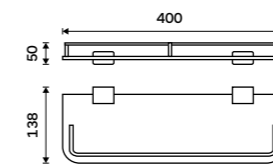

Shelf with rail 500 mm
Satinated glass. Chrome.

Ki 14091AX-50-26