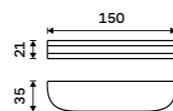

Shelf 200 mm
EXTRAWHITE satinated glass 8 mm.
Chrome.

NK 30091B-20-26