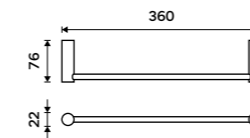

BR 11108-26

Rail with six double hooks
Chrome.

BR 11112-26

Ring towel holder 200 mm
Chrome.

BR 11060L-26

Towel holder 360 mm
Chrome.

BR 11035-26

Towel holder 470 mm
Chrome.