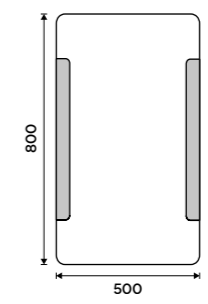

ZP 18001

LED mirror 600 x 800
Output 15 W, chromaticity temperature 6000K. Aluminium frame.