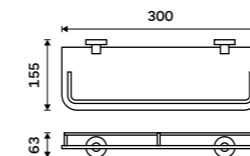

Double shelf
Satinated glass. Chrome.

UN 13092CX-26

Corner shelf with rail
Satinated glass. Chrome.

UN 13091RA-26

Shelf with rail 300 mm
Satinated glass. Chrome.

UN 13091AX-30-26

Shelf with rail 400 mm
Satinated glass. Chrome.