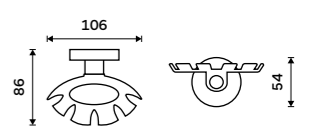

UN 13056-26