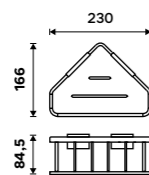

Ki-14003-B-90

Shower Shelf
stainless steel 1.43001
Novelties