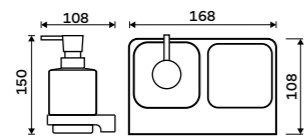

SPARE PARTS

1029Ki

1058Ki

1028T-90

1029Ki

1028T-90