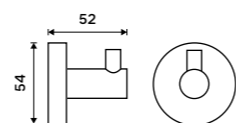

UNM 13054-10

Towel holder 355 mm
Brushed stainless steel.