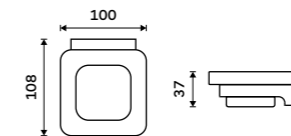

Toothbrush holder
Glass made of satinated glass. White matt.

Novelties
MAB 29058H-05