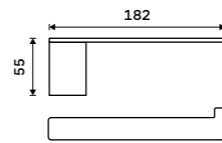

Toilet brush
Ceramic container. Chrome.

Ki 14094K-26