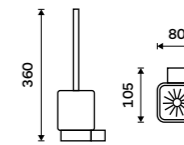

Toilet brush
Satinated glass container. Black matt.

Ki-14094CN-HR-90