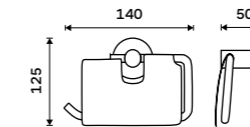

Toilet paper holder
Brushed stainless steel.

UNM 13055R-10