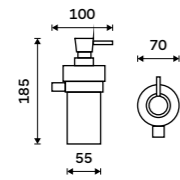

Soap dish
Satinated glass. Chrome.

BR 11059W-26