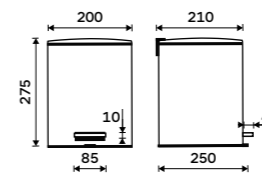

KOS 9005-05

Dust bin
Soft closing. Protection against fingerprints. Removable container 5 l.
Brushed S/S 1.4301.