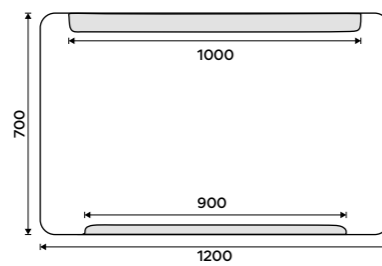

ZP 22006

LED mirror 1400 x 700
Output 34,5W, chromaticity temperature 6000K. Aluminium frame.