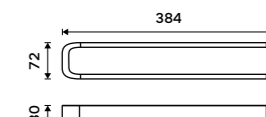

NK 30098-26