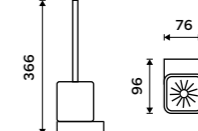

Toilet brush
Ceramic container. Chrome.

NK 30094KN-HR-26