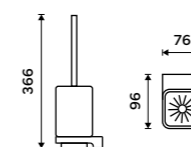

Toothbrush cup
Ceramic.

1058Ki

Toothbrush cup
Ceramic.

1058Ki

SPARE PARTS

Toilet brush
Ceramic container. Chrome.
Novelties
MA 29094K-26

Toilet brush
Satinated glass container. Chrome.
MA 29094CN-HR-26

Toilet brush
Satinated glass container. Chrome.
MA 29094CN-26