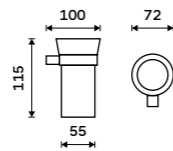

Toilet brush
Satinated glass container. Chrome brush.
Chrome + black matt.

Novelties
NA 28094KU