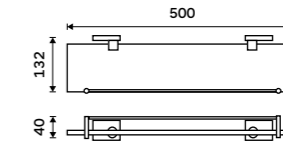

1091B-50

UN 1001S-40-26