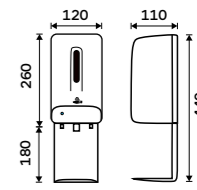

SPARE PARTS

1028HPU-M

1028HPU-DR

HPU-O

1028HPU-M

1028HPU-DR

1028HPU-M

1028HPU-DR

HPI-O

1028HPU-M

1028HPU-DR

SPARE PARTS