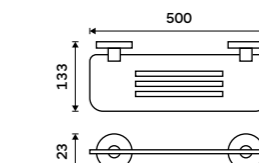

Shelf IXI 500 mm
Satinated PLEXIGLAS. Brushed stainless steel.

UNM X350-10