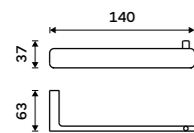

MA 29055-26

Towel holder 210 mm
Chrome.