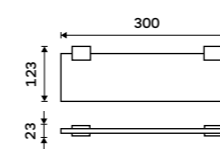

Ki-X330-C-90

Shelf IXI 400 mm
Satinated PLEXIGLAS, Black matt.