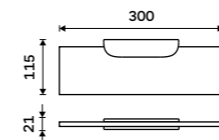

Shelf 400 mm
EXTRAWHITE satinated glass 8 mm.
Chrome.

NK 30091B-40-26