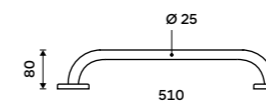

BM 7335-18

Grab bar
Safety grab bar to bath or shower.
Burnished stainless steel 1.4301.