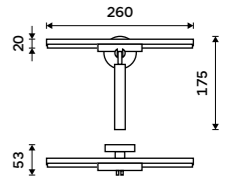

UN 13096-26

Swivel towel holder 413 mm
With three arms. Chrome.

UN 13096-3-26

Hairdryer holder
Hole 95 mm. Chrome.

UN 13011-26

Shower wiper
Chrome.

UN 13012-26

Towel shelf 655 mm
Chrome.