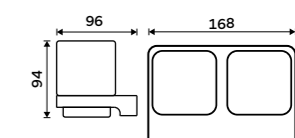

1058H

Glass
Satinated glass.

1058C-Ki

Toothbrush holder. Double cup.
Satinated glass. Black matt.

Novelties
MAC 29058D-H-90

Toothbrush holder. Double cup.
Satinated glass. Black matt.

Novelties
MAC 29058D-C-90