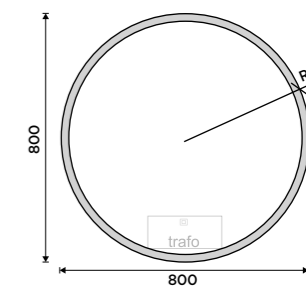

LED mirror dia. 800
With touch sensor. Output 28 W. Possibility of setting the color temperature 2700K - 6000K. Aluminium frame.

ZP 26002RV