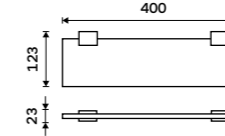

Shelf 500 mm

EXTRAWHITE satinated glass 8 mm.
Black matt.

Ki-14091B-50-90