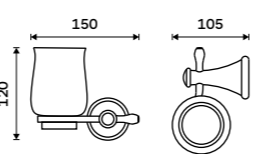

LA 19058K-80

Toilet brush
Ceramic container. Antique copper.