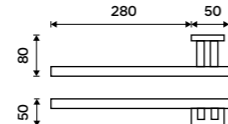

Left towel holder 280 mm
Assembled to furniture Chrome.

KE 22060AL-26

Right towel holder 280 mm
Assembled to furniture Chrome.

KE 22060AP-26

Left towel holder 280 mm
Chrome.

KE 22060L-26

Right towel holder 280 mm
Chrome.