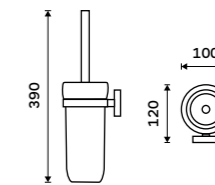

Toilet brush holder
All-metal. Free standing or it can be hung.
Pull-out container. Chrome.

UN 13094E-26