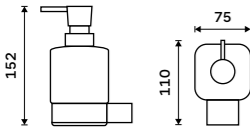

Soap dispenser
Ceramic container. Brass pump. Volume 320 ml. Chrome.

Ki 14031K-T-26