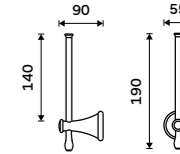

LA 19055R-80