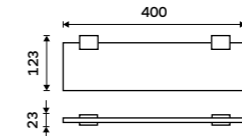

Shelf 500 mm
EXTRAWHITE satinated glass 8 mm.
Chrome.

Ki 14091B-50-26