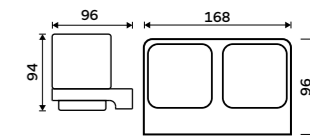

SPARE PARTS

1059Ki

1058Ki

1058Ki