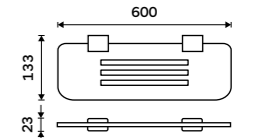

Ki-X360-90

Black shelf IXI 200 mm
Satinated PLEXIGLAS, Black matt.