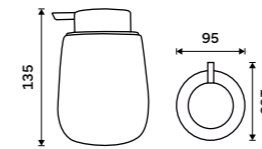

SPARE PARTS

1028TA-90

1178TA-90

1178TA-R-90

1178TA-3-90

1178TA-2-62

SPARE PARTS

1028TA-05

1178TA-05

1178TA-R-05

1178TA-3-05

1178TA-2-62