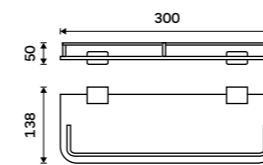

Shelf glass 600 mm
EXTRAWHITE 8 mm.

1091B-60

Corner shelf
Satinated glass. Chrome.

Ki 14091RA-26

Shelf with rail 300 mm
Satinated glass. Chrome.

Ki 14091AX-30-26

Shelf with rail 400 mm
Satinated glass. Chrome.