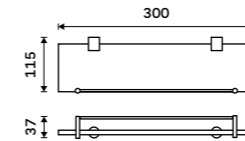

Shelf glass 600 mm
EXTRAWHITE 8 mm.

1091B-60

Corner shelf with rail
EXTRAWHITE satinated glass 8 mm.
Chrome.

BR 11091RBX-26

Shelf with rail 300 mm
EXTRAWHITE satinated glass 8 mm.
Chrome.

BR 11091BX-30-26

Shelf with rail 400 mm
EXTRAWHITE satinated glass 8 mm.
Chrome.