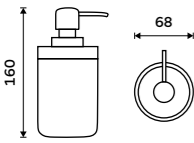

Cotton pad box
Polyresin, bamboo. Sand beige.

KO 24051-86