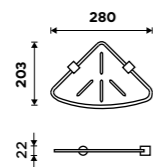

Corner shelf IXI
Satinated PLEXIGLAS. Chrome.
Novelties

BR X208-26

Corner shelf IXI
Satinated PLEXIGLAS. Chrome.