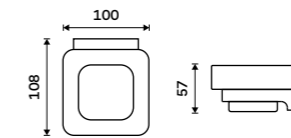

Toothbrush holder
Ceramic cup. Black matt.

MAC 29058K-90