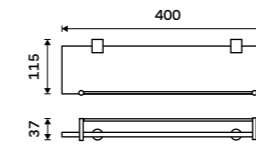

Shelf with rail 500 mm
EXTRAWHITE satinated glass 8 mm.
Chrome.

BR 11091BX-50-26