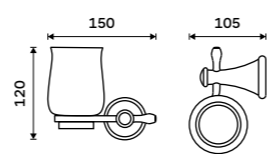

LA 19058K-65