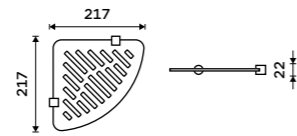

NA X212

Shelf 217 x 217 mm
Satinated PLEXIGLAS. Chrome + black matt.