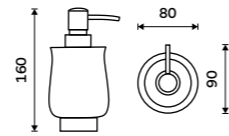

Toilet brush
Handle Chrome.

1094LA-26