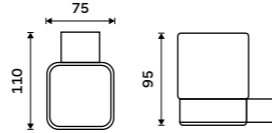

Soap dispenser
Satinated glass container. Plastic pump. Dispenser volume 300 ml. Chrome.

Ki 14031C-26