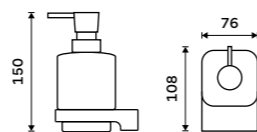

MA 29031H-T-26

Soap dispenser
Satinated glass container. Plastic pump.
Dispenser volume 300 ml. Chrome.

MA 29031C-26

Soap dispenser
Satinated glass container. Brass pump.
Volume 300 ml. Chrome.

MA 29031C-T-26