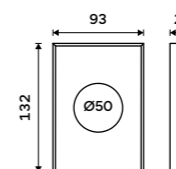

HPM 27004-10

Tissue holder
For 100 pcs of tissues. Burnished stainless steel 1.4301.