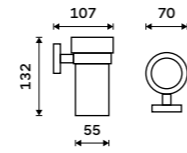

SPARE PARTS

1029W

1059W

1058W

1028L-10

1028T-10