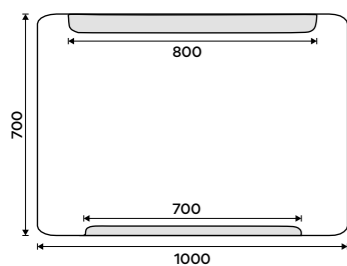

ZP 22004

LED mirror 1200 x 700
Output 28,5W, chromaticity temperature 6000K. Aluminium frame.