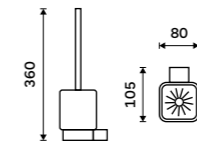

Toilet brush
Satinated glass container. Chrome.

Ki 14094CN-26