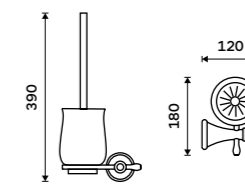

LA 19058KU-26

Toothbrush holder
Ceramic cup. Chrome.

LA 19058K-26

Toilet brush
Ceramic container. Chrome.
Novelties

LA 19094KU-26

Toilet brush
Ceramic container. Chrome.

LA 19094K-26

Spare toilet paper holder
Chrome.