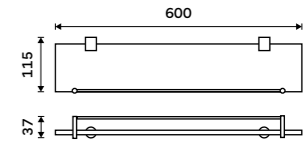

BR 11091BX-40-26

Shelf with rail 500 mm
EXTRAWHITE satinated glass 8 mm.
Chrome.

BR 11091BX-50-26

Shelf with rail 600 mm
EXTRAWHITE satinated glass 8 mm.
Chrome.

BR 11091BX-60-26

SPARE PARTS

Corner shelf glass
EXTRAWHITE 8 mm.