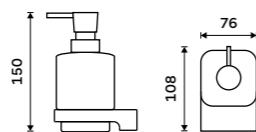

Soap dispenser
Satinated glass container. Brass pump.
Volume 300 ml. Chrome.

MA 29031C-T-26