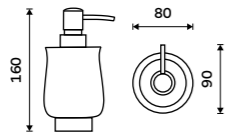

Soap dispenser
Volume 300 ml. Plastic pump. Antique brass.

1031LA-65