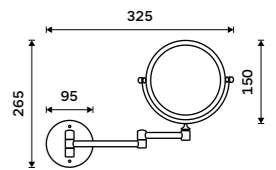

ZR 6992N-26

Magnifying cosmetic mirror
Swivel, adjustable, 15 cm, 3x magnifying.
Chrome.