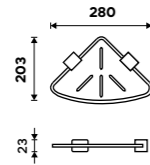

1091B-40

Shelf glass 500 mm
EXTRAWHITE 8 mm.

1091B-50

Shelf glass 600 mm
EXTRAWHITE 8 mm.

1091B-60

SPARE PARTS

Corner shelf IXI
Satinated PLEXIGLAS, Black matt.
Novelties

Ki-X208-90