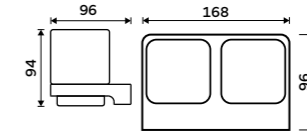

MA 2905831K-T-26

Soap dish
Ceramic. Chrome.

MA 29059K-26

Toothbrush holder
Ceramic cup. Chrome.

MA 29058K-26

Toothbrush holder. Double cup.
Ceramic. Chrome.
Novelties

MA 29058DK-26

SPARE PARTS