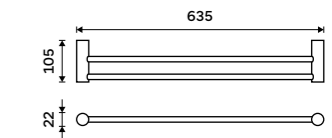

BR 11046-26

Double towel holder 470 mm
Chrome.

BR 11046D-26

Double towel holder 635 mm
Chrome.

BR 11061D-26

Swivel towel holder 420 mm
With two arms. Chrome.

BR 11096-26

Swivel towel holder 420 mm
With three arms. Chrome.