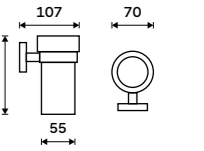

SPARE PARTS

1058KU

1058K-N