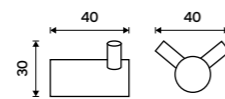

BR 11053-26

Hook
Chrome.