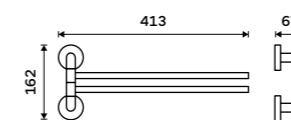

UNM 13096-10

Towel holder 655 mm
With a rail for towel. Brushed stainless steel.