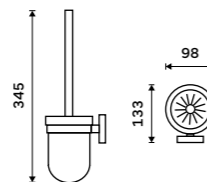

Toilet brush holder
All-metal. Free standing or it can be hung. Pull-out container. Brushed stainless steel.

UNM 13094E-10