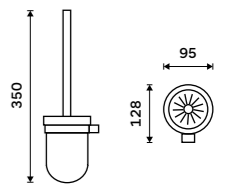

SPARE PARTS

1029KU

1058KU

1028T-26

1028T-90

SPARE PARTS

1178WN-26

1178WN-90

1178WN-1-26

1178WN-1-90

1178WN-2-62

1094KU