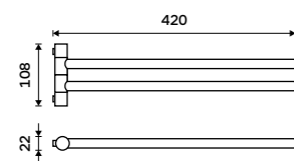

BR 11046-26

Double towel holder 470 mm
Chrome.

BR 11046D-26

Double towel holder 635 mm
Chrome.

BR 11061D-26

Swivel towel holder 420 mm
With two arms. Chrome.

BR 11096-26

Swivel towel holder 420 mm
With three arms. Chrome.