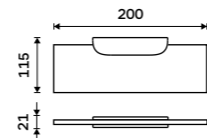

Individual shelf holder

For glass maximally 8 mm thick. Black matt.

NKC 30091BS-90

Shelf 200 mm

EXTRAWHITE satinated glass 8 mm. Black matt.

NKC 30091B-20-90

Shelf 300 mm

EXTRAWHITE satinated glass 8 mm. Black matt.