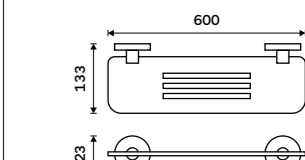

UN 13092CX-26

UN 13091RA-26

Shelf with rail 300 mm
Satinated glass. Chrome.

UN 13091AX-30-26

Shelf with rail 400 mm
Satinated glass. Chrome.

UN 13091AX-40-26

Shelf with rail 500 mm
Satinated glass. Chrome.

UN 13091AX-50-26

Shelf with rail 600 mm
Satinated glass. Chrome.

UN 13091AX-60-26

SPARE PARTS

1091RA-26

1091AX-30-26

1091AX-40-26

1091AX-50-26

1091AX-60-26

Corner shelf IXI
Satinated PLEXIGLAS. Chrome.

Novelties

UN X208-26

Corner shelf IXI
Satinated PLEXIGLAS. Chrome.

UN X211-26

Corner shelf IXI
Satinated PLEXIGLAS. Chrome.

UN X212-26

Shelf 300 mm
Satinated PLEXIGLAS. Chrome.

UN X330-26

Shelf 400 mm
Satinated PLEXIGLAS. Chrome.

UN X340-26

Shelf 500 mm
Satinated PLEXIGLAS. Chrome.

UN X350-26

Shelf 600 mm
Satinated PLEXIGLAS. Chrome.

UN X360-26