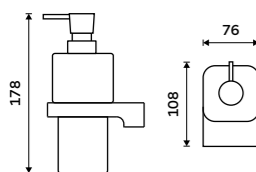

Soap dispenser
Satinated glass container. Brass pump.
Volume 290 ml. Chrome.

MA 29031H-T-26