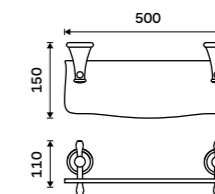

LA 19091UK-50-65

Shelf 500 mm
Clear glass. Antique brass.