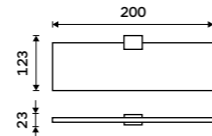

Shelf 300 mm
EXTRAWHITE satinated glass 8 mm.
Chrome.

Ki 14091B-30-26