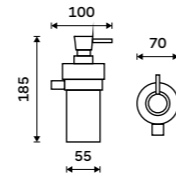

Soap dispenser
Satinated glass. Plastic pump - chrome.
Volume 250 ml. Chrome + black matt.

NA 28031W