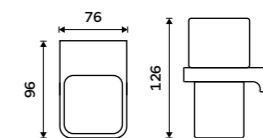

Toothbrush holder
Glass made of satinated glass. Black matt.

MAC 29058C-90