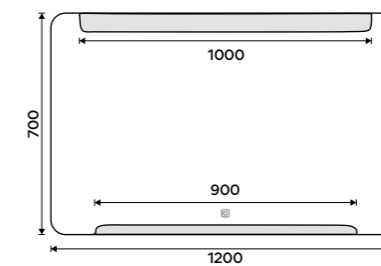

ZP 22006V

LED mirror 1400 x 700
With touch sensor. Output 34,5W. Possibility of setting the color temperature 2700K - 6000K. Aluminium frame.