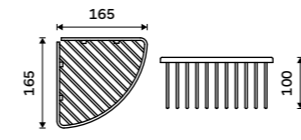

OP 101N-26

Wire shelf
Shelf to bath or shower. High gloss.

OP 102N-26

Wire shelf
Shelf to bath or shower. High gloss.

OP 106-26

Wire shelf
Shelf to bath or shower. High gloss.

OP 107-26

Wire corner shelf
Shelf to bath or shower. High gloss.

AX 506-26

TR 02-26

Double corner wire shelf
Shelf to bath or shower. High gloss.

OP 121D-26

Wire double shelf
Shelf to bath or shower. High gloss.

OP 123D-26

Wire shelf
Shelf to bath or shower. High gloss.