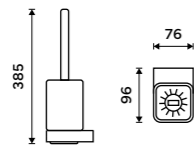

NK 30094CN-HR-26

Toilet brush
Satinated glass container. Chrome.