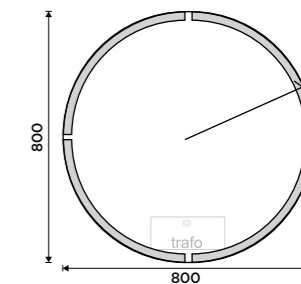

Model 24000R

The NIMCO mirror range must also include round models. Model 24000R is a stylish mirror designed to the smallest detail, which will become an original piece in your bathroom.

more at nimco.cz/en

MIRROR:

ZP 24000RV, LED mirror dia. 600

ACCESSORIES:

NK 30058K-26, Toothbrush holder

NK 30059K-26, Soap dish

NK 30098-26, Towel holder 384 mm

NK 30055-26, Toilet paper holder

NK 30055R-26, Spare toilet paper holder

ZP 24000R

ZP 24002R

LED mirror dia. 600
With touch sensor. Output 28W. Possibility of setting the color temperature 2700K - 6000K. Aluminium frame.

ZP 24000RV

ZP 24002RV