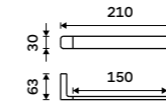

MA 29060-26

Towel holder 360 mm
Chrome.