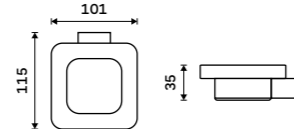

Toothbrush holder
Glass made of satinated glass. Black matt.

Ki-14058C-90