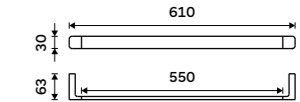

Novelties

MAB 29061-05

Hook
White matt.