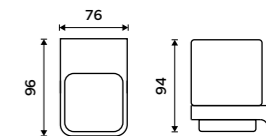

SPARE PARTS

1059C-Ki

1058H

1058C-Ki