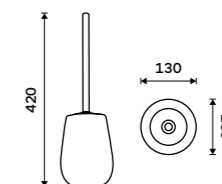

Set dispenser, cup, toilet brush

Ceramic containers. Taupe mat. Plastic pump. Stainless steel brush handle.

Novelties

TA SET-07

SPARE PARTS

Pump

Plastic brown matte.

1028TA-07

Toilet brush

Plastic toilet brush bristles. Brown matte stainless steel handle.

1178TA-07

Toilet brush handle

Brown matte. Stainless steel.

1178TA-R-07

Toilet brush cover

TPE plastic.

1178TA-3-07

Bristles of toilet brush

Plastic.

1178TA-2-62