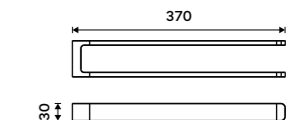

Novelties

MAB 29097-05

Towel holder 370 mm
White matt.

Novelties

MAB 29098-05

Individual shelf holder

For glass maximally 8 mm thick. White matt.

Novelties