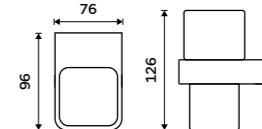

Toothbrush holder
Glass made of satinated glass. Chrome.

NK 30058C-26