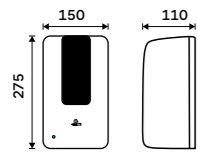

Touchless hand sanitizer dispenser
Volume 1200 ml. ABS plastic. White.

HPU 31S-DR