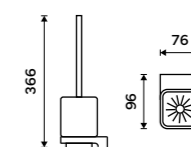

Toilet brush
Ceramic container. Chrome.
MA 29094KN-HR-26