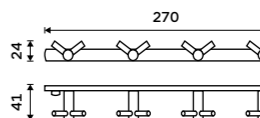

BR 11108-26

Rail with six double hooks
Chrome.

BR 11112-26

Ring towel holder 200 mm
Chrome.

BR 11060L-26

Towel holder 360 mm
Chrome.

BR 11035-26

Towel holder 470 mm
Chrome.