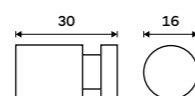

Towel holder 505 mm
Brushed stainless steel.

UNM 13046-10

Towel holder 655 mm
Brushed stainless steel.

UNM 13061-10

Hook
Brushed stainless steel.

UNM 13054S-10

Hook
Brushed stainless steel.

UNM 13054L-10