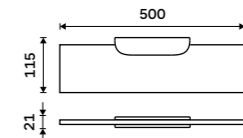

NKC 30091B-30-90

Shelf 400 mm

EXTRAWHITE satinated glass 8 mm. Black matt.

NKC 30091B-40-90

Shelf 500 mm

EXTRAWHITE satinated glass 8 mm. Black matt.

NKC 30091B-50-90

Shelf 600 mm