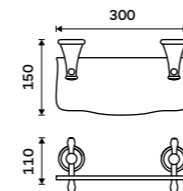

LA 19091UK-30-26

Shelf 400 mm
Shelf made of white artificial stone.
Chrome.

LA 19091UK-40-26

Shelf 500 mm
Shelf made of white artificial stone.
Chrome.

LA 19091UK-50-26

Shelf 500 mm
Clear glass. Chrome.

LA 19091-26

SPARE PARTS

1091LA