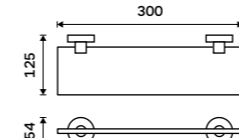

Shelf 400 mm
EXTRAWHITE satinated glass 8 mm.
Chrome.

UN 13091B-40-26