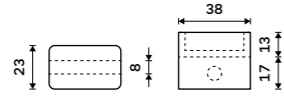

Corner shelf

EXTRAWHITE satinated glass 8 mm.
Black matt.

Ki-14091RB-90