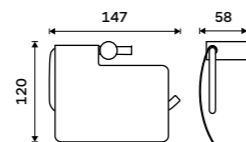

Toilet paper holder
Chrome.

BR 11055S-26