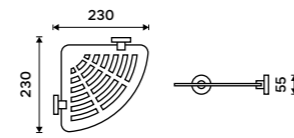

UN X211-26

Corner shelf IXI
Satinated PLEXIGLAS. Chrome.