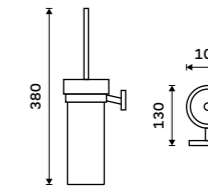

Toilet brush
Satinated glass container. Chrome.

KE 22094WN-26