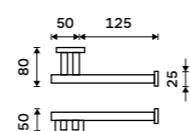

KE 22055-26

Toilet brush
Ceramic container. Chrome.

KE 22094K-26