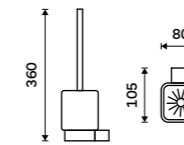

Toilet brush
Satinated glass container. Black matt.

Ki-14094CN-90