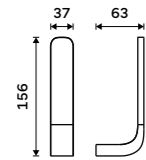

NK 30055R-26

Toilet brush
Satinated glass container. Chrome.