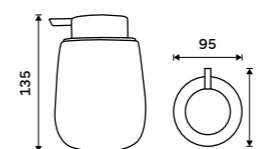

Toilet brush

Ceramic container. Taupe mat. Stainless steel handle.

Novelties

TA 3194-07