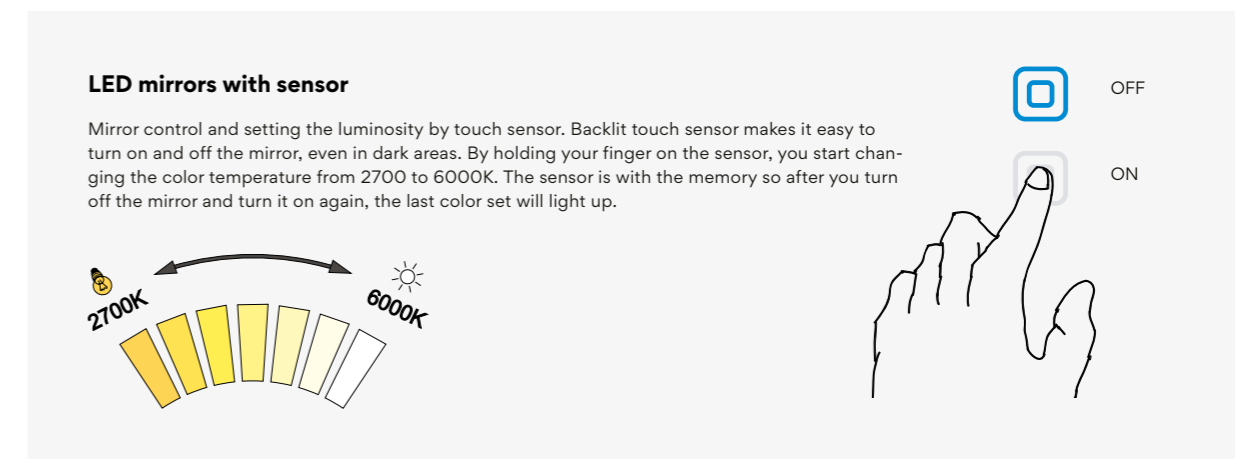

Mirrors without touch sensor:

Mirrors without touch sensors are connected as any other lights in the bathroom to the switch in the wall. This is therefore a classic rocker switch. In this case, will mirror light up with other lights in the bathroom. There is also the possibility to split lighting using a dual rocker switch.

Advantages: By entering your bathroom you can easily light up your mirror with other lights in the room. There is not required another turning on of the mirror.

Disadvantages: There is no possibility of setting color temperature 2700 - 6000 K. It is not suitable for users who request lighting of the mirror just at the moment when they use it.

Mirrors with touch sensor:

Mirrors with touch sensor turn on by its sensor located directly on the mirror glass. It turns on with a touch of a finger. One short touch and the mirror is on or off. By holding a finger on the touch sensor longer you adjust the color temperature from warm white 2700K to colder white 6000 K. The mirror has its memory so it gets to remember your last settings. In case of power failure, the mirror has to be adjusted again.

Advantages: Possibility of setting color temperature. Turning on of mirror only during of using it. It is perfect for new technology lovers.

Disadvantages: It is controlled by the touch sensor on the mirror compared to the switch which is more comfortable because it is usually located by an entrance to the room. Less suitable for users who want to use the mirror also like additional light in the bathroom or as a decorative, ambient lighting.