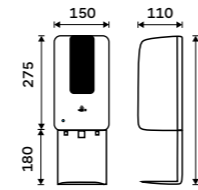

Touchless sanitizer gel or soap dispenser
Volume 1000 ml. ABS plastic. White.

HPI 31S-M