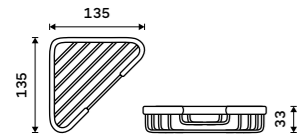

OP 123D-26

Wire shelf
Shelf to bath or shower. High gloss.

OP 108N-26

Wire soap dish
Shelf to bath or shower. High gloss.

OP 111N-26

Wire shelf
Shelf to bath or shower. High gloss.

OP 112N-26

Wire shelf
Shelf to bath or shower. High gloss.