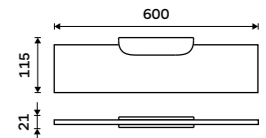

Shelf 600 mm

EXTRAWHITE satinated glass 8 mm. Black matt.

NKC 30091B-60-90