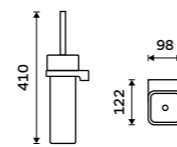

Toothbrush cup
Ceramic.

1058Ki

Toothbrush cup
Ceramic.

1058Ki

SPARE PARTS

Toilet brush
Ceramic container. Chrome.
Novelties
MA 29094K-26

Toilet brush
Satinated glass container. Chrome.
MA 29094CN-HR-26

Toilet brush
Satinated glass container. Chrome.
MA 29094CN-26