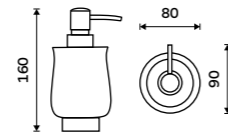

Soap dispenser
Volume 300 ml. Plastic pump. Antique copper.

1031LA-80