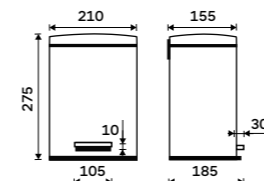

Novelties

KOS 8005-18

Dust bin
Dust bin with removable container.
Volume 5 l. White matt.