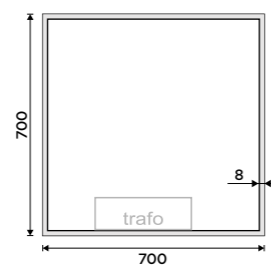

ZP13077

LED mirror 800 x 700
Color temperature - day light 4000-4500K.
Output 44 W. Aluminium frame.