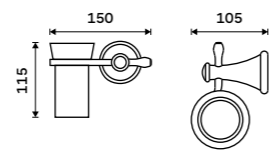

Toothbrush holder
Ceramic cup. Chrome.
Novelties

LA 19058KU-26

Toothbrush holder
Ceramic cup. Chrome.