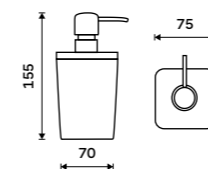

Soap dish

Polyresin, bamboo. White matt.

BA 28059-05