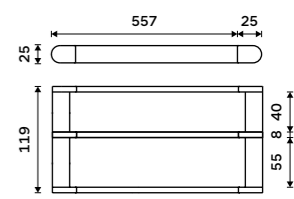

NA 28062A

Double towel holder 425 mm
Chrome + black matt.

NA 28046D

Double towel holder 557 mm
Chrome + black matt.

NA 28061D

Individual shelf holders
For glass maximally 8 mm thick. Chrome.

BR 11091BS-26

Corner shelf
EXTRAWHITE satinated glass 8 mm.
Chrome.