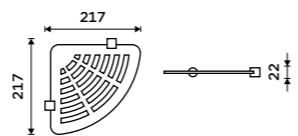

BR X208-26

Corner shelf IXI
Satinated PLEXIGLAS. Chrome.

BR X212-26

Corner shelf IXI
Satinated PLEXIGLAS. Chrome.

BR X211-26

Shelf 300 mm
Satinated PLEXIGLAS. Chrome.

BR X330-26

Shelf 400 mm
Satinated PLEXIGLAS. Chrome.