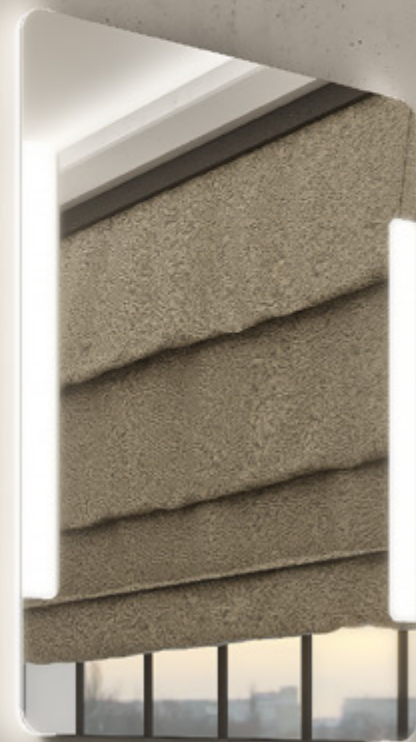

ZP 22008V

Model 18000

Modern and stylish mirror which elegantly fits into each modern interior. The model 18000 has two LED strips of 5 cm thickness. The light is led through the sophisticated acrylic frame which guarantees homogenous light diffusion. The mirror optically opens up your space.