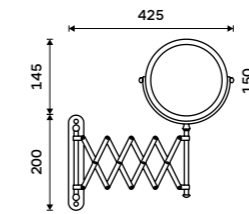

ZR 3992B-26

Magnifying cosmetic mirror
Swivel, adjustable, 15 cm, 3x magnifying.
Chrome.