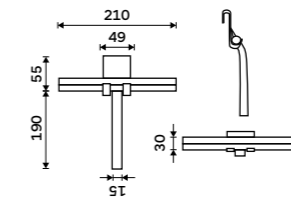

more at nimco.cz/en

UN 3012-90, Shower spatula for hanging

Shower spatula for hanging
Metal spatula, silicone surface.

UN 3012-04

Shower spatula for hanging
Metal spatula, silicone surface.

UN 3012-05

Shower spatula for hanging
Metal spatula, silicone surface.