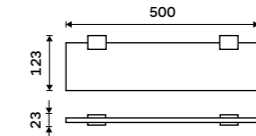

Shelf 600 mm
EXTRAWHITE satinated glass 8 mm.
Chrome.

Ki 14091B-60-26