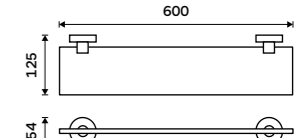

SPARE PARTS

1091RB

1091B-20

1091B-30

1091B-40

1091B-50

1091B-60

SPARE PARTS