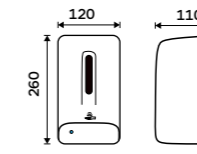

HPU 31S-DR-O

Touchless sanitizer gel or soap dispenser
Volume 1000 ml. ABS plastic. White.

HPI 31S-M

Touchless hand sanitizer dispenser
Volume 1000 ml. ABS plastic. White.

HPI 31S-DR

Touchless sanitizer gel or soap dispenser
Volume 1000 ml. ABS plastic. White.