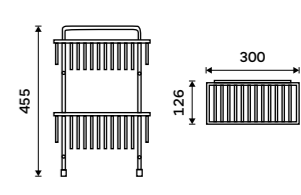

OP 101N-26

Wire shelf
Shelf to bath or shower. High gloss.

OP 102N-26

Wire shelf
Shelf to bath or shower. High gloss.

OP 106-26

Wire shelf
Shelf to bath or shower. High gloss.

OP 107-26

Wire corner shelf
Shelf to bath or shower. High gloss.

AX 506-26

TR 02-26

Double corner wire shelf
Shelf to bath or shower. High gloss.

OP 121D-26

Wire double shelf
Shelf to bath or shower. High gloss.

OP 123D-26

Wire shelf
Shelf to bath or shower. High gloss.