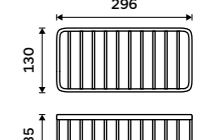

OP 108N-26

Wire soap dish
Shelf to bath or shower. High gloss.

OP 111N-26

Wire shelf
Shelf to bath or shower. High gloss.

OP 112N-26

Wire shelf
Shelf to bath or shower. High gloss.

OP 113N-26

Wire corner shelf
Shelf to bath or shower. High gloss.

AX 507-26

Wire corner shelf
Shelf to bath or shower. High gloss.

BO 303N-26

Wire shelf
Shelf to bath or shower. High gloss.

BO 312N-26

Wire shelf
Shelf to bath or shower. High gloss.

BO 313N-26