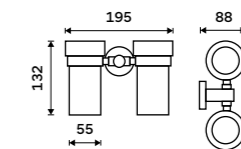

Toothbrush and cup holder
Satinated glass container. Chrome.

UN 13057DW-26