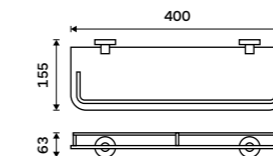

UN 13091AX-40-26

Shelf with rail 500 mm
Satinated glass. Chrome.