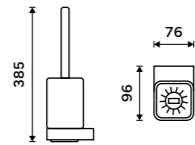

NKC 30094CN-HR-90

Toilet brush
Satinated glass container. Black matt.