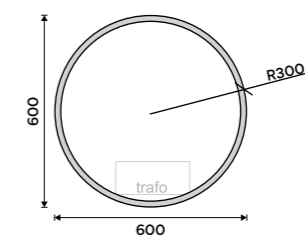

Model 26000R

The NIMCO mirror range must also include round models. Model 26000R is a stylish mirror designed to the smallest detail, which will become an original piece in your bathroom.

more at nimco.cz/en

MIRROR:

ZP 26002R, LED mirror dia. 800

ACCESSORIES:

NA 28058W, Toothbrush holder

NA 28059W, Soap dish

NA 28054, Single hook

LED mirror dia. 600
Output 26 W, chromaticity temperature 6000K. Aluminium frame.

ZP 26000R

LED mirror dia. 800
Output 28 W, chromaticity temperature 6000K. Aluminium frame.

ZP 26002R

LED mirror dia. 600
With touch sensor. Output 26 W. Possibility of setting the color temperature 2700K - 6000K. Aluminium frame.

ZP 26000RV

LED mirror dia. 800
With touch sensor. Output 28 W. Possibility of setting the color temperature 2700K - 6000K. Aluminium frame.

ZP 26002RV