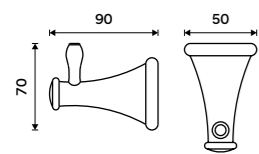

Single hook
Chrome.

LA 19054-26

Double towel holder 515 mm
Chrome.

LA 19046D-26

Double towel holder 635 mm
Chrome.

LA 19061D-26

Towel shelf 635 mm
With a rail for towel. Chrome.

LA 19063-26