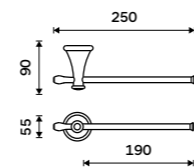

Towel holder 635 mm
Chrome.

LA 19061-26

Towel holder 250 mm
Chrome.

LA 19060-26

Shelf 300 mm
Shelf made of white artificial stone.
Chrome.

LA 19091UK-30-26

Shelf 400 mm
Shelf made of white artificial stone.
Chrome.