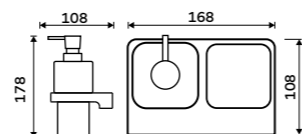

SPARE PARTS

1029H

1029C-Ki

1029C-Ki

1029H

1028T-90

1028T-90