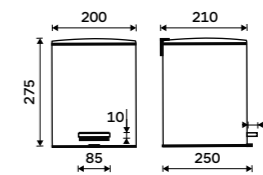

Novelties

KOS 9005-18

Dust bin
Dust bin with removable container.
Volume 5 l. White matt.

KOS 9005-05

Dust bin
Soft closing. Protection against fingerprints. Removable container 5 l.
Brushed S/S 1.4301.

KOS 9005-10