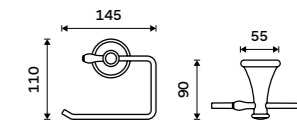

Toilet brush container
Ceramic. White.

LA 19055-26