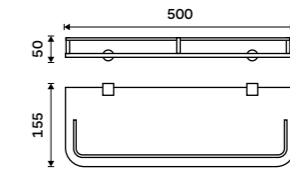

BR 11091AX-50-26

Shelf with rail 600 mm
Satinated glass. Chrome.