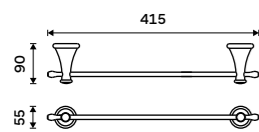

LA 19035-65

Towel holder 515 mm
Antique brass.

LA 19046-65

Towel holder 635 mm
Antique brass.

LA 19061-65

Towel holder 250 mm
Antique brass.

LA 19060-65

Shelf 300 mm
Shelf made of white artificial stone.
Antique brass.