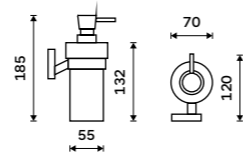

Toothbrush holder
Ceramic cup. Chrome.

KE 22058KN-26