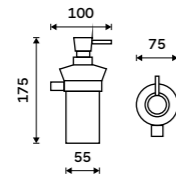

Soap dispenser
Ceramic container. Plastic pump. Volume
250 ml. Chrome.

BR 11031KN-26