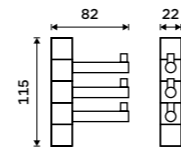

BR 11099-3-26

Double hook
Chrome.