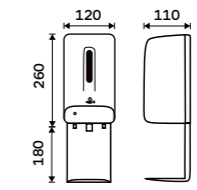

Touchless hand sanitizer dispenser
Volume 1000 ml. ABS plastic. White.

HPI 31S-DR-O