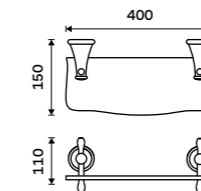

LA 19091UK-30-26

Shelf 400 mm
Shelf made of white artificial stone.
Chrome.

LA 19091UK-40-26

Shelf 500 mm
Shelf made of white artificial stone.
Chrome.

LA 19091UK-50-26

Shelf 500 mm
Clear glass. Chrome.

LA 19091-26

SPARE PARTS

1091LA