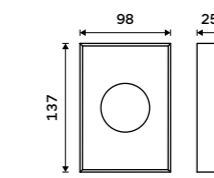

HP 9555M-04

Toilet paper dispenser
ABS plastic. Silver metallic.

HP 9555J-04

Hygiene bag holder
ABS plastic. Chrome.

UN 9005P-26

V-fold paper towel dispenser
ABS plastic. Silver metallic.

HP 9580-04

Touchless sanitizer gel or soap dispenser
Volume 1200 ml. ABS plastic. White.