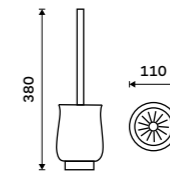

LADA FREE
STANDING

more at nimco.cz/en

1031LA-26

1031LA-65

1031LA-80

1094LA-26

1094LA-65

1094LA-80

SPARE PARTS

1029LA

1028LA-26

1028LA-65

1028LA-80

Toothbrush cup
Ceramic. White.

1058LA

Soap dish
Ceramic. White.

1059LA

SPARE PARTS

1178LA-26

1178LA-65

1178LA-80

1178LA-R-26

1178LA-R-65

1178LA-R-80

1178LA-2-62

1094LA