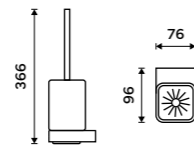

NK 30094CN-26