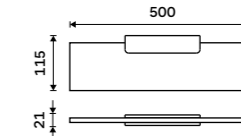

Shelf 600 mm

EXTRAWHITE satinated glass 8 mm. White matt.

Novelties

MAB 29091B-60-05