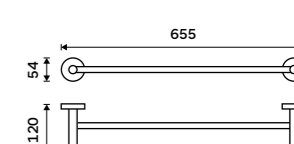

UNM 13061D-10