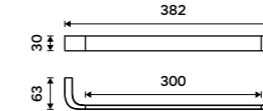

NK 30035-26

Towel holder 482 mm
Chrome.