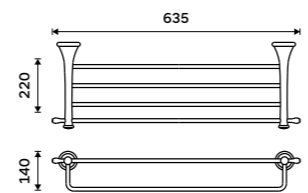

Single hook
Chrome.

LA 19054-26

Double towel holder 515 mm
Chrome.

LA 19046D-26

Double towel holder 635 mm
Chrome.

LA 19061D-26

Towel shelf 635 mm
With a rail for towel. Chrome.

LA 19063-26