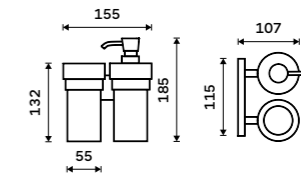

Soap dispenser with cup
Ceramic containers. Brass pump. Chrome.

KE 2205831KN-T-26