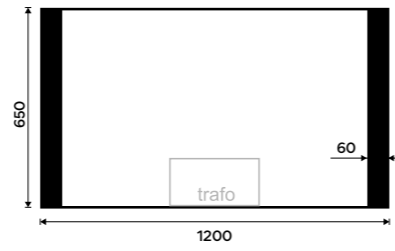

ZPC 41006-90

LED mirror 800x600
With touch sensor. Output 23 W. Possibility of setting the color temperature 2700K - 6000K. Black matt.