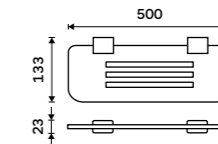

Ki X330-26

Shelf 400 mm
Satinated PLEXIGLAS, Chrome.

Ki X340-26

Shelf 500 mm
Satinated PLEXIGLAS, Chrome.

Ki X350-26

Shelf 600 mm
Satinated PLEXIGLAS, Chrome.

Ki X360-26

H59
Brass