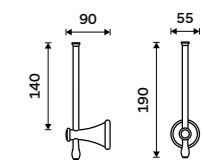

LA 19055R-26