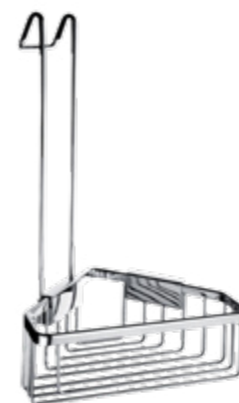

Ki 14015-B-26

Ki 14001H-26

Wire corner shelf
For hanging to shower. Chrome.