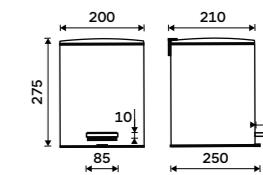

KOS 9005-90