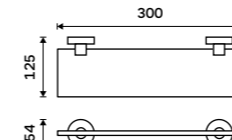

Shelf 300 mm
EXTRAWHITE satinated glass 8 mm. Brushed stainless steel.

UNM 13091B-30-10