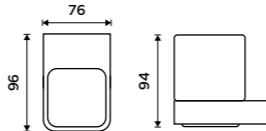

Toilet brush
Ceramic container. Chrome.

Novelties

NK 30094K-26