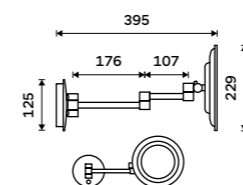

ZK 20265-90, Cosmetic LED mirror with touch sensor

more at nimco.cz/en

Cosmetic LED mirror with touch sensor
With backlit sensor, 6500 K, output 8 W, 5x magnifying. Chrome.

ZK 20165-26

Cosmetic LED mirror with touch sensor
With backlit sensor, 6500 K, output 8 W, 5x magnifying. Black matt.