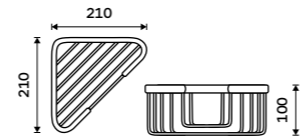

OP 123D-26

Wire shelf
Shelf to bath or shower. High gloss.

OP 108N-26

Wire soap dish
Shelf to bath or shower. High gloss.

OP 111N-26

Wire shelf
Shelf to bath or shower. High gloss.

OP 112N-26

Wire shelf
Shelf to bath or shower. High gloss.