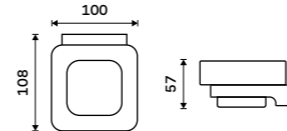

Toothbrush holder
Ceramic cup. Chrome.

MA 29058K-26