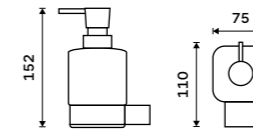

Soap dish
Satinated glass. Chrome.

Ki 14059C-26