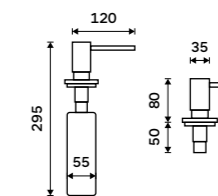

Soap or sanitizer gel dispenser
Diameter of pump head 30 mm. Brass.

UN 3031V-26