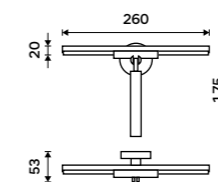

UN 13012-26