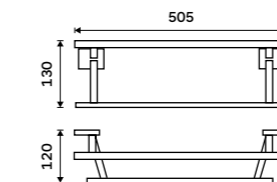

KE 22046D-26

Double towel holder 605 mm
Chrome.