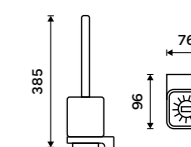

SPARE PARTS