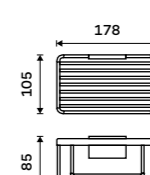

Ki 14015-26

Wire double shelf
EASYCLEAN system for easy taking off and cleaning. Chrome.