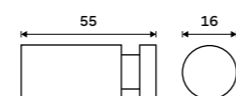

Towel holder 505 mm
Brushed stainless steel.

UNM 13046-10

Towel holder 655 mm
Brushed stainless steel.

UNM 13061-10

Hook
Brushed stainless steel.

UNM 13054S-10

Hook
Brushed stainless steel.

UNM 13054L-10