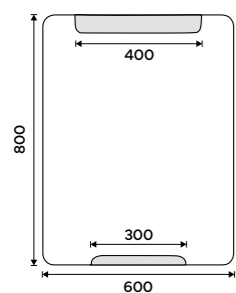

ZP 22002

LED mirror 800 x 700
Output 16,5W, chromaticity temperature 6000K. Aluminium frame.