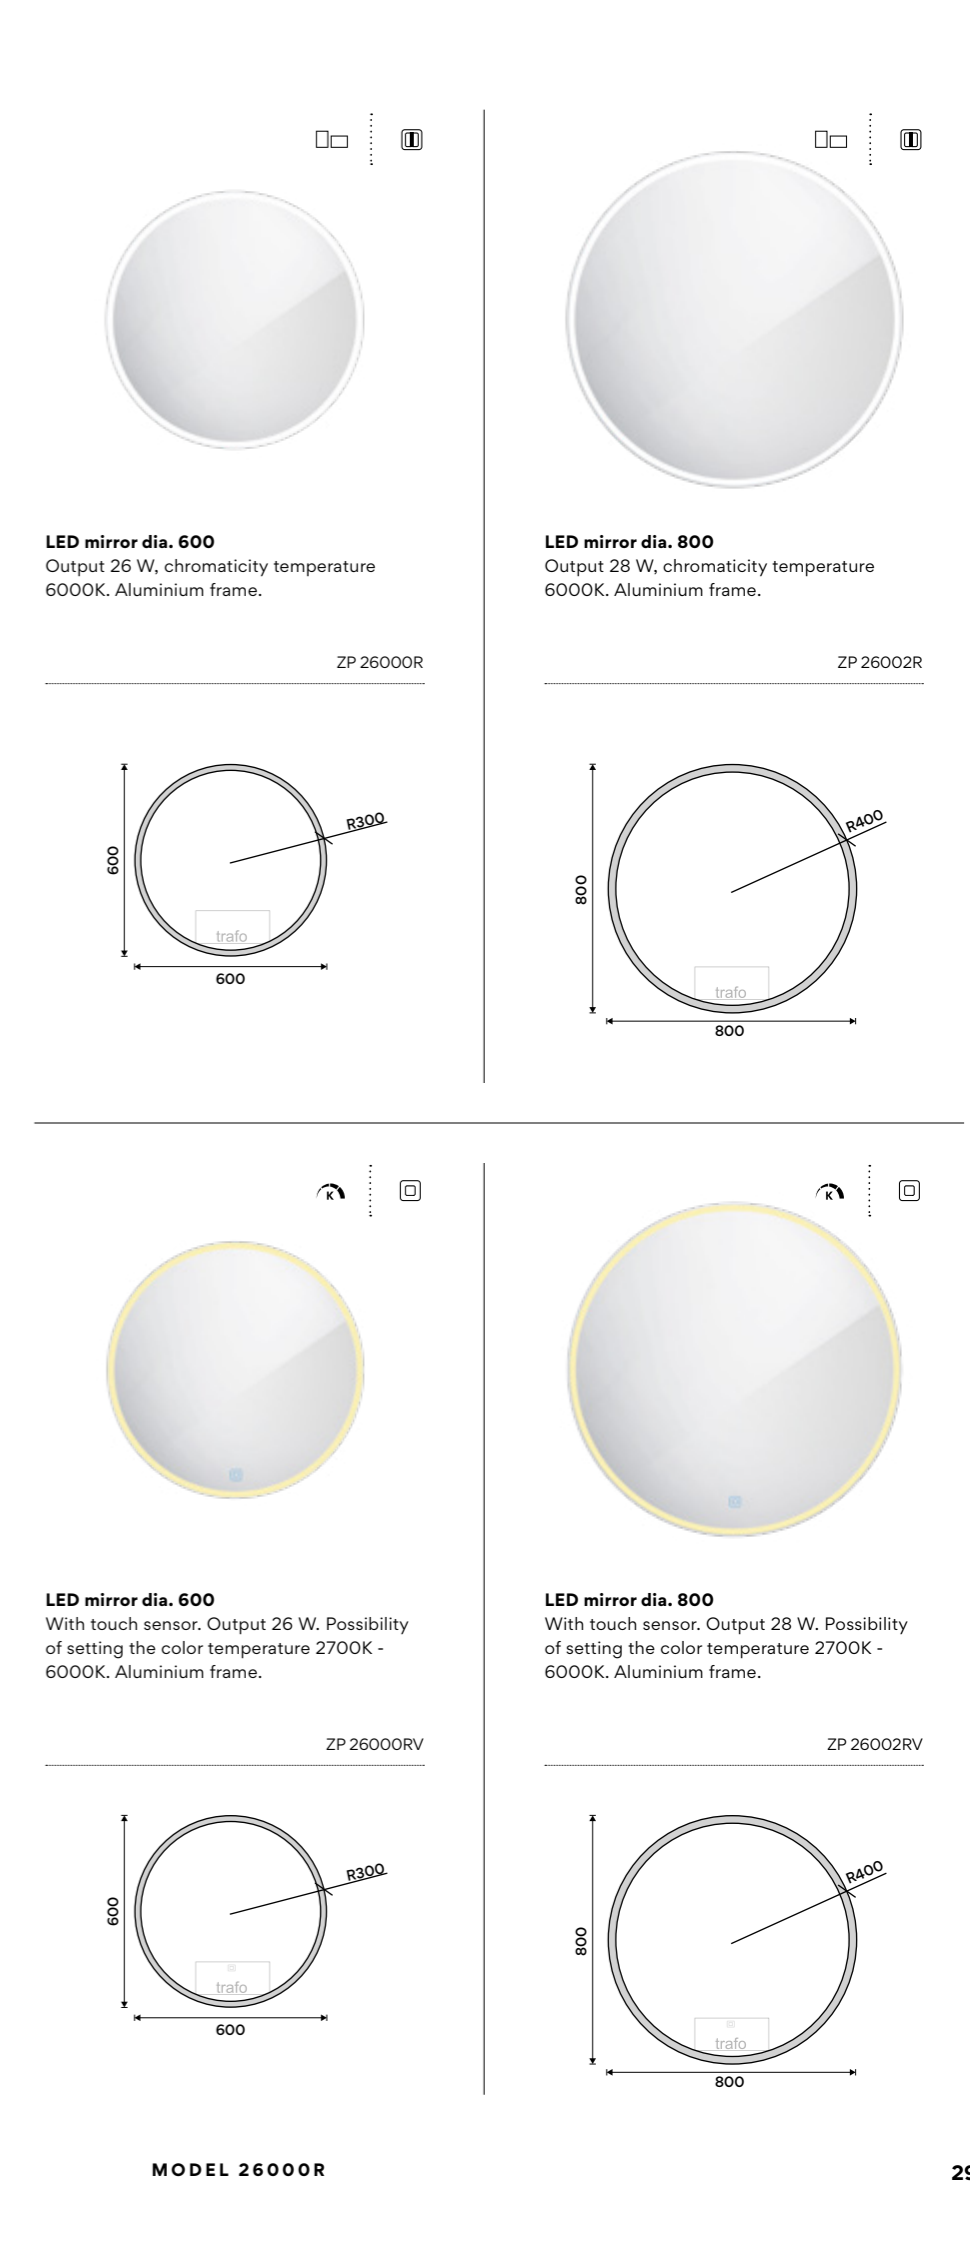

ZPC 41006-90

LED mirror 800x600
With touch sensor. Output 23 W. Possibility of setting the color temperature 2700K - 6000K. Black matt.

ZPC 41003V-90

LED mirror 1000x600
With touch sensor. Output 27 W. Possibility of setting the color temperature 2700K - 6000K. Black matt.

ZPC 41004V-90

LED mirror 1200x650
With touch sensor. Output 33 W. Possibility of setting the color temperature 2700K - 6000K. Black matt.

ZPC 41006V-90

Model 42000

Rectangular shape and rounded edges stand out perfectly in a modern bathroom. The model 42000 has executive LED strip at the top and bottom of the mirror, which simulates the ambient light behind the mirror. The mirror not only easily fulfils its practical function but it can become an elegant accessory in your bathroom.

more at nimco.cz/en

MIRROR:

ZP 26002R, LED mirror dia. 800

ACCESSORIES:

NA 28058W, Toothbrush holder

NA 28059W, Soap dish

NA 28054, Single hook

LED mirror dia. 600
Output 26 W, chromaticity temperature 6000K. Aluminium frame.

ZP 26000R

LED mirror dia. 800
Output 28 W, chromaticity temperature 6000K. Aluminium frame.

ZP 26002R

LED mirror dia. 600
With touch sensor. Output 26 W. Possibility of setting the color temperature 2700K - 6000K. Aluminium frame.