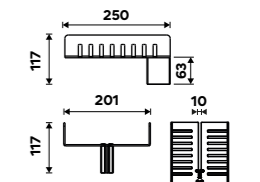

Shower Shelf
Aluminium
Novelties

2091-DL-25-90

Shower Shelf
Aluminium
Novelties