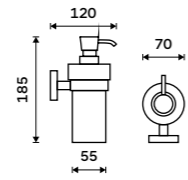

Soap dispenser
Satinated glass. Brass pump. Volume 250 ml. Chrome.

UN 13031W-T-26