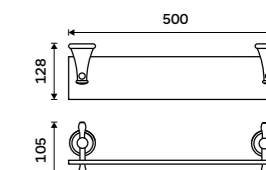

LA 19091-65