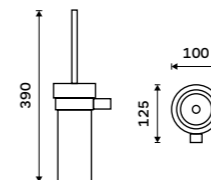

Toilet brush
Satinated glass container. Chrome.

BR 11094WN-26