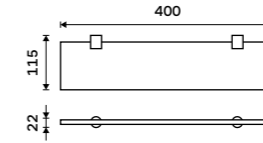

Shelf 500 mm
EXTRAWHITE satinated glass 8 mm.
Chrome.

BR 11091B-50-26