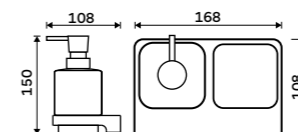

Soap dispenser and Toothbrush holder.
Satinated glass. Chrome.

Novelties

MA 2905831H-26