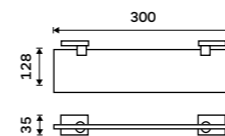

Shelf 400 mm
EXTRAWHITE satinated glass 8 mm.
Chrome.

KE 22091B-40-26