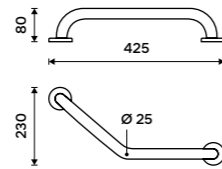

BM 7035L-18

Angled grab bar with a soap dish
Safety grab bar to bath or shower.
Burnished stainless steel 1.4301.