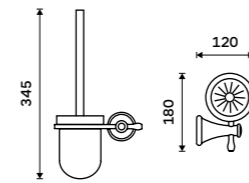

Novelties

LA 19094KU-65

Toilet brush
Ceramic container. Antique brass.