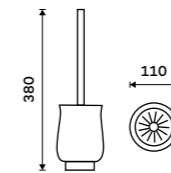

Toilet brush
Handle Antique copper.

1094LA-80