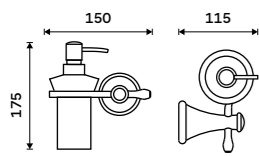

LA 19031KU-26

Soap dispenser
Ceramic pump. Plastic pump. Volume 300 ml. Chrome.