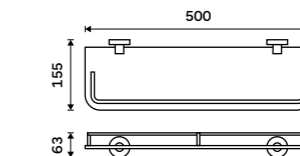

UN 13091AX-50-26

Shelf with rail 600 mm
Satinated glass. Chrome.