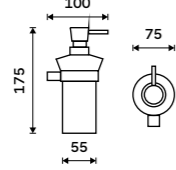

Toothbrush holder
Glass made of satinated glass. Chrome + black matt.

Novelties
NA 28058KU