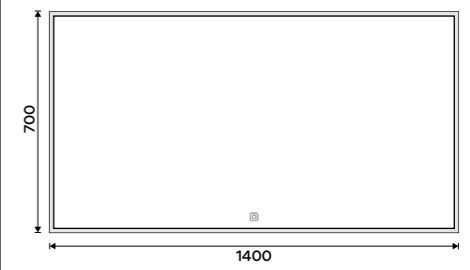

LED mirror 1400 x 700
With touch sensor. Possibility of setting the color temperature 2700K - 6000K. Output 60W. Aluminium frame.

ZP 13008V