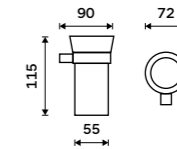

Toothbrush holder
Ceramic cup. Chrome.

BR 11058KN-26