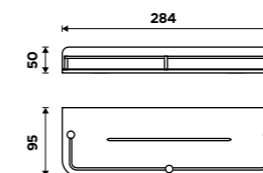

2091X-30-90

Shower Shelf
Aluminium
Novelties