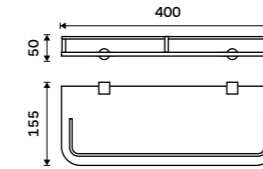

UN 1001S-40-26

Corner shelf with rail
Satinated glass. Chrome.

BR 11091RA-26

Shelf with rail 300 mm
Satinated glass. Chrome.

BR 11091AX-30-26

Shelf with rail 400 mm
Satinated glass. Chrome.

BR 11091AX-40-26