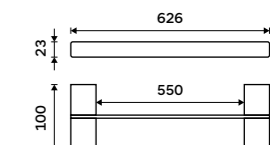

Ki 14061D-26