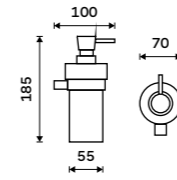

Soap dish
Satinated glass. Chrome + black matt.

NA 28059W