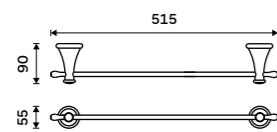

LA 19035-65

Towel holder 515 mm
Antique brass.

LA 19046-65

Towel holder 635 mm
Antique brass.

LA 19061-65

Towel holder 250 mm
Antique brass.

LA 19060-65

Shelf 300 mm
Shelf made of white artificial stone.
Antique brass.