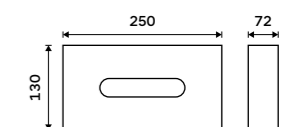

UN 9010N-10