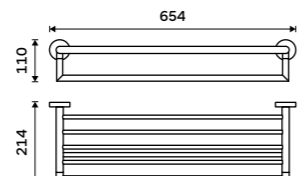

UN 13062A-26

Towel shelf 655 mm
With a rail for towel. Chrome.

UN 13063-26

Towel shelf 655 mm
With a rail for towel. Chrome.

UN 13063A-26

Shower raiser rail
All-metal. Chrome.

UN 13015-26

Grab bar
Safety grab bar to bath or shower.
Chrome.