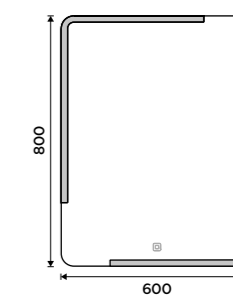

LED mirror 600 x 800

With touch sensor. Possibility of setting the color temperature 2700K - 6000K. Output 32W. Aluminium frame.

ZP 15002V