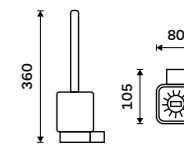

SPARE PARTS

1178Ki-90

1178Ki-2-90

1178Ki-1-90

1178Ki-3

1178Ki-2-62

1094Ki

1178HR-90

1178HR-1-90

1178WN-2-62

1094KN

SPARE PARTS

1178WN-90

1178WN-1-90

1178WN-2-62

1094C-Ki

1178HR-90

1178HR-1-90

1178WN-2-62