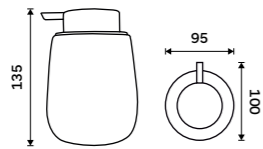

SPARE PARTS

1028TA-90

1178TA-90

1178TA-R-90

1178TA-3-90

1178TA-2-62

SPARE PARTS

1028TA-05

1178TA-05

1178TA-R-05

1178TA-3-05

1178TA-2-62