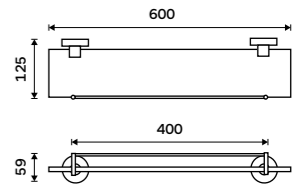

Shelf with rail 500 mm
EXTRAWHITE satinated glass 8 mm.
Chrome.

UN 13091BX-50-26

Shelf glass 600 mm
EXTRAWHITE 8 mm.

1091B-60

Shelf with rail 600 mm
EXTRAWHITE satinated glass 8 mm.
Chrome.

UN 13091BX-60-26