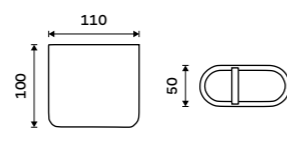

Soap dish
Polyresin, bamboo. Sand beige.

KO 24059-86