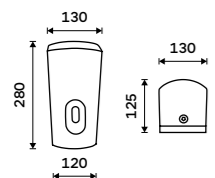

HP 9531S-DR-04