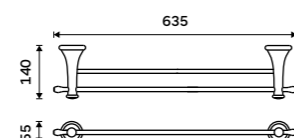

LA 19061D-65

Towel shelf 635 mm
With a rail for towel. Antique brass.