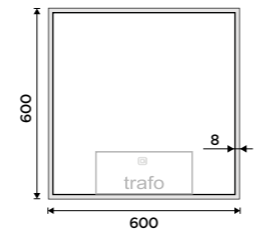

LED mirror 600x600
With touch sensor. Output 30 W. Possibility of setting the color temperature 2700K - 6000K. Aluminium frame.

ZP 13066V