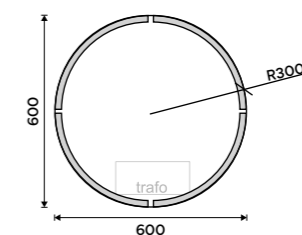

LED mirror dia. 600
Output 28W, chromaticity temperature 6000K. Aluminium frame.

ZP 24000R

LED mirror dia. 800
Output 29 W, chromaticity temperature 6000K. Aluminium frame.

ZP 24002R

LED mirror dia. 600
With touch sensor. Output 28W. Possibility of setting the color temperature 2700K - 6000K. Aluminium frame.