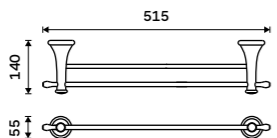

Single hook
Antique copper.

LA 19054-80

Double towel holder 515 mm
Antique copper.

LA 19046D-80

Double towel holder 635 mm
Antique copper.

LA 19061D-80

Towel shelf 635 mm
With a rail for towel. Antique copper.