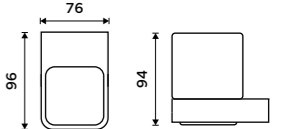

SPARE PARTS

1059C-Ki

1058H

1058C-Ki