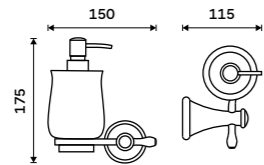

LA 19031K-26