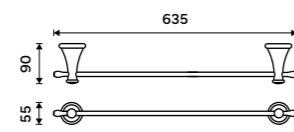

LA 19035-65

Towel holder 515 mm
Antique brass.

LA 19046-65

Towel holder 635 mm
Antique brass.

LA 19061-65

Towel holder 250 mm
Antique brass.

LA 19060-65

Shelf 300 mm
Shelf made of white artificial stone.
Antique brass.