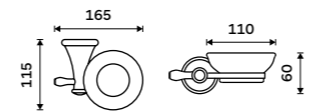

LA 19059K-80

SPARE PARTS

1059LA

SPARE PARTS

1178LA-80

1178LA-80

1178LA-R-80

1178LA-R-80

1178LA-2-62

1178LA-2-62

1094KU

1094LA