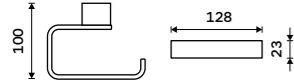

Toilet paper holder
Chrome.

Ki 14055g-26