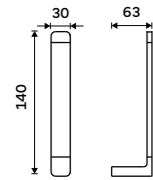

Novelties

MAB 29055R-05

Toilet paper holder
White matt.