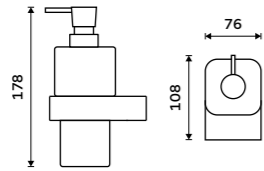

more at nimco.cz/en

◀ NK 30031C-T-26, Soap dispenser

▶ NK 30060-26, Towel holder 232 mm

Soap dispenser
Satinated glass container. Plastic pump.
Dispenser volume 290 ml. Chrome.

NK 30031H-26

Soap dispenser
Satinated glass container. Brass pump.
Volume 290 ml. Chrome.