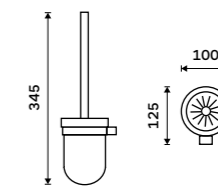

Toilet brush
Satinated glass container. Black brush.
Chrome + black matt.

NA 28094WN-b