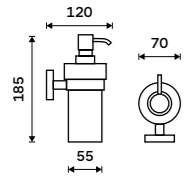

Soap dispenser
Satinated glass container. Dispenser volume 250 ml. Brushed stainless steel.

UNM 13031W-T-10