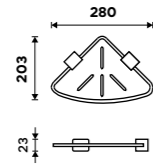

Corner shelf IXI
Satinated PLEXIGLAS, Chrome.
Novelties

Ki X208-26

Corner shelf IXI
Satinated PLEXIGLAS, Chrome.