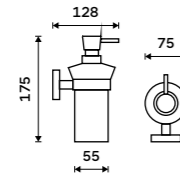

Soap dispenser
Ceramic container. Stainless steel container. Volume 250 ml. Brushed stainless steel.

UNM 13031KNL-10