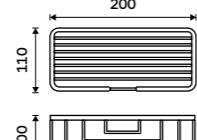

OP 108N-26

Wire soap dish
Shelf to bath or shower. High gloss.

OP 111N-26

Wire shelf
Shelf to bath or shower. High gloss.

OP 112N-26

Wire shelf
Shelf to bath or shower. High gloss.

OP 113N-26

Wire corner shelf
Shelf to bath or shower. High gloss.

AX 507-26

Wire corner shelf
Shelf to bath or shower. High gloss.

BO 303N-26

Wire shelf
Shelf to bath or shower. High gloss.

BO 312N-26

Wire shelf
Shelf to bath or shower. High gloss.

BO 313N-26