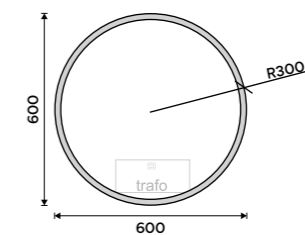

LED mirror dia. 600
With touch sensor. Output 26 W. Possibility of setting the color temperature 2700K - 6000K. Aluminium frame.

ZP 26000RV