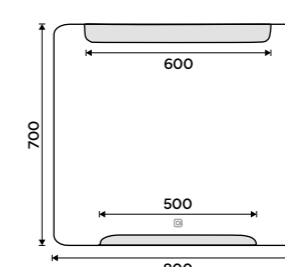

ZP 22003V

LED mirror 900 x 700
With touch sensor. Output 19,5W. Possibility of setting the color temperature 2700K - 6000K. Aluminium frame.