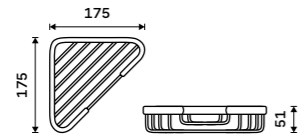

OP 123D-26

Wire shelf
Shelf to bath or shower. High gloss.

OP 108N-26

Wire soap dish
Shelf to bath or shower. High gloss.

OP 111N-26

Wire shelf
Shelf to bath or shower. High gloss.

OP 112N-26

Wire shelf
Shelf to bath or shower. High gloss.