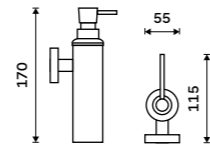

SPARE PARTS

Pump
Plastic. Chrome.

1028Z-26

Pump
Brass. Chrome.

1028T-26

All-metal soap dish
Chrome.

UN 13059M-26

Wire soap dish
Chrome.