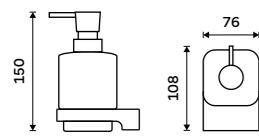

SPARE PARTS

Glass
Satinated glass.

1058H

Glass
Satinated glass.

1058C-Ki

Soap dispenser
Ceramic container. Brass pump. Volume 320 ml. Black matt.

MAC 29031K-T-90

Soap dispenser and Toothbrush holder.
Ceramic. Black matt.