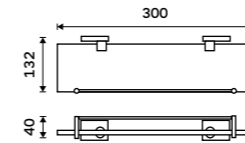

Corner shelf with rail
EXTRAWHITE satinated glass 8 mm.
Chrome.

KE 22091RBX-26

SPARE PARTS

1091RB

UN 1001SR-26

Shelf with rail 300 mm
EXTRAWHITE satinated glass 8 mm.
Chrome.

KE 22091BX-30-26

1091B-30

Shelf with rail 400 mm
EXTRAWHITE satinated glass 8 mm.
Chrome.

KE 22091BX-40-26

1091B-40

UN 1001S-25-26

Shelf with rail 500 mm
EXTRAWHITE satinated glass 8 mm.
Chrome.

KE 22091BX-50-26

1091B-50

UN 1001S-40-26

Shelf with rail 600 mm
EXTRAWHITE satinated glass 8 mm.
Chrome.

KE 22091BX-60-26

1091B-60