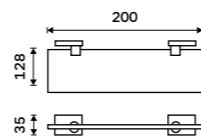

Shelf 300 mm
EXTRAWHITE satinated glass 8 mm.
Chrome.

KE 22091B-30-26