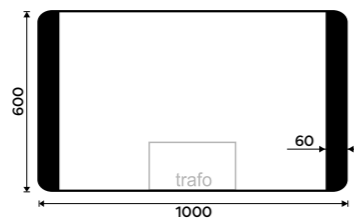

ZPC 42004-90

LED mirror 1200x650
Output 32 W, chromaticity temperature 4000K. Black matt.