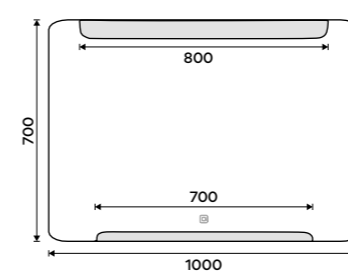

ZP 22004V

LED mirror 1200 x 700
With touch sensor. Output 28,5W. Possibility of setting the color temperature 2700K - 6000K. Aluminium frame.