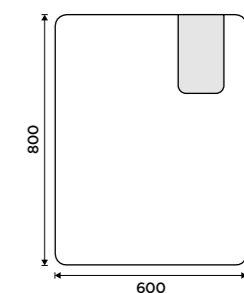

ZP 25002

LED mirror 600 x 800
With touch sensor. Output 11W. Possibility of setting the color temperature 2700K - 6000K. Aluminium frame.