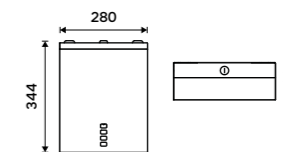

HPM 27080-10

Paper towel dispenser
Stainless steel 1.4301. Brushed stainless steel.