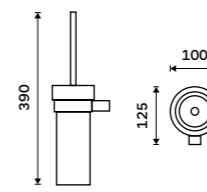

Toilet brush
Satinated glass container. Chrome brush.
Chrome + black matt.

NA 28094WN