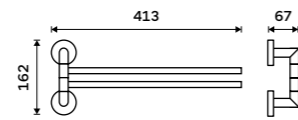

UN 13096-26

Swivel towel holder 413 mm
With three arms. Chrome.