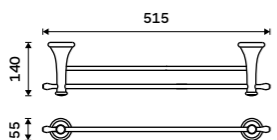

Single hook
Chrome.

LA 19054-26

Double towel holder 515 mm
Chrome.

LA 19046D-26

Double towel holder 635 mm
Chrome.

LA 19061D-26

Towel shelf 635 mm
With a rail for towel. Chrome.

LA 19063-26