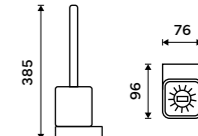

NKC 30031K-T-90

Soap dish
Ceramic. Black matt.

NKC 30059K-90

Toothbrush holder
Ceramic cup. Black matt.

NKC 30058K-90

Novelties
NKC 30094K-90

NKC 30094KN-90

NKC 30094KN-HR-90

SPARE PARTS

1029Ki

1028T-90

1059Ki

1058Ki

SPARE PARTS

1178Ki-90

1178WN-90

1178HR-90

1178Ki-2-90

1178WN-1-90

1178HR-1-90

1178Ki-1-90

1178Ki-3

1178Ki-2-62

1094Ki

1178WN-2-62

1094KN