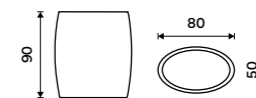

Bristles of toilet brush
Plastic. Black.

1178WN-2-62

Pump
Plastic. Chrome.

1028Y-26

Pump
Plastic. Chrome.

1028Y-26

Toothbrush cup
Polyresin. White matt.

AV 15058-05