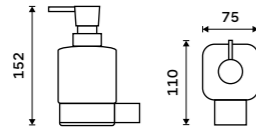

Soap dish
Satinated glass. Black matt.

Ki-14059C-90