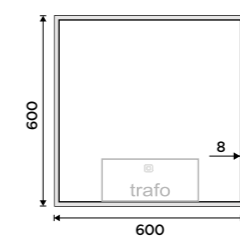

ZPC 13066V-90

LED mirror 700x700
With touch sensor. Output 32 W. Possibility
of setting the color temperature 2700K -
6000K. Black matt.