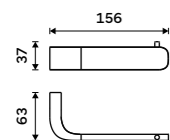

SPARE PARTS

1178HR-26

1178WN-26

1178HR-1-26

1178HR-1-26

1178WN-2-62

1094C-Ki

Toilet paper holder
Chrome.

NK 30055-26

Towel holder 232 mm
Chrome.