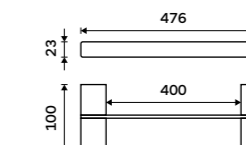

Ki 14046D-26

Double towel holder 626 mm
Chrome.