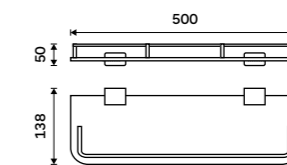

Shelf with rail 600 mm
Satinated glass. Chrome.

Ki 14091AX-60-26