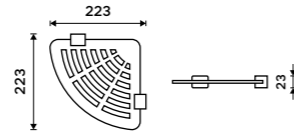

Ki-X211-90

Corner shelf IXI
Satinated PLEXIGLAS, Black matt.