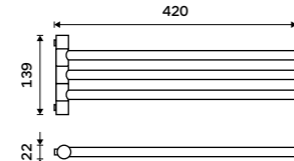

BR 11096-3-26

Swivel towel holder 420 mm
With four arms. Chrome.