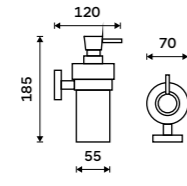

Soap dish
Satinated glass. Brushed stainless steel.

UNM 13059W-10