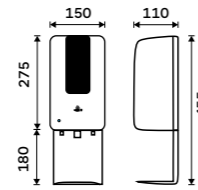

Touchless hand sanitizer dispenser
Volume 1200 ml. ABS plastic. White.

HPU 31S-DR-O