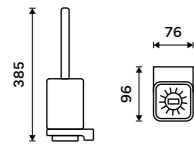

Toilet brush
Satinated glass container. Black matt.

MAC 29094CN-90