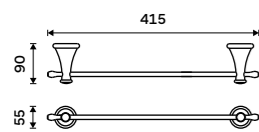

Towel holder 635 mm
Chrome.

LA 19061-26

Towel holder 250 mm
Chrome.

LA 19060-26

Shelf 300 mm
Shelf made of white artificial stone.
Chrome.

LA 19091UK-30-26

Shelf 400 mm
Shelf made of white artificial stone.
Chrome.