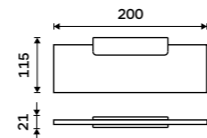

Shelf 200 mm

EXTRAWHITE satinated glass 8 mm. Black matt.

MAC 29091B-20-90