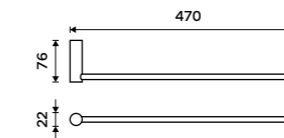

BR 11046-26

Double towel holder 470 mm
Chrome.