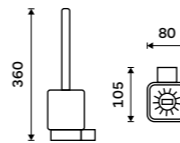

Toilet brush
Ceramic container. Chrome.

Ki 14094KN-26