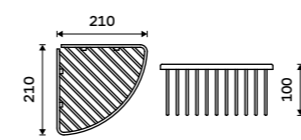

OP 108N-26

Wire soap dish
Shelf to bath or shower. High gloss.

OP 111N-26

Wire shelf
Shelf to bath or shower. High gloss.

OP 112N-26

Wire shelf
Shelf to bath or shower. High gloss.

OP 113N-26

Wire corner shelf
Shelf to bath or shower. High gloss.

AX 507-26

Wire corner shelf
Shelf to bath or shower. High gloss.

BO 303N-26

Wire shelf
Shelf to bath or shower. High gloss.

BO 312N-26

Wire shelf
Shelf to bath or shower. High gloss.

BO 313N-26