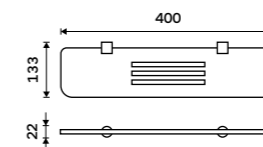

BR X340-26

Shelf 500 mm
Satinated PLEXIGLAS. Chrome.