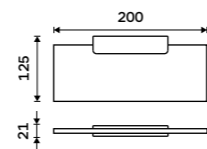

Black shelf IXI 200 mm

Satinated PLEXIGLAS. Black matt.

MAC X320-C-90