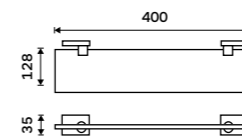

Shelf 500 mm
EXTRAWHITE satinated glass 8 mm.
Chrome.

KE 22091B-50-26