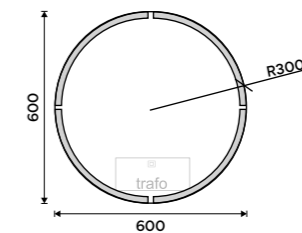

ZP 24000RV

LED mirror dia. 800
With touch sensor. Output 29 W. Possibility of setting the color temperature 2700K - 6000K. Aluminium frame.