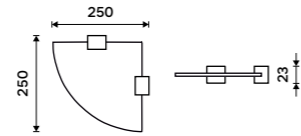

Shelf 200 mm
EXTRAWHITE satinated glass 8 mm.
Chrome.

Ki 14091B-1U-20-26