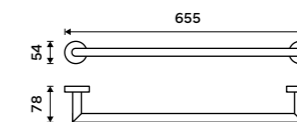

UN 13046A-26

Towel holder 655 mm
Chrome.

UN 13061A-26

Towel holder 655 mm
Chrome.

UN 13061DA-26

Swivel towel holder 405 mm
With two arms. Chrome.

UN 13096N-26

Swivel towel holder 413 mm
With two arms. Chrome.