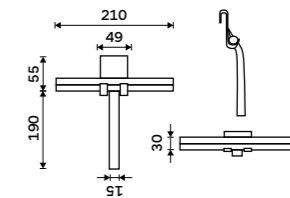

more at nimco.cz/en

UN 3012-90, Shower spatula for hanging

Shower spatula for hanging
Metal spatula, silicone surface.

UN 3012-04

Shower spatula for hanging
Metal spatula, silicone surface.

UN 3012-05

Shower spatula for hanging
Metal spatula, silicone surface.