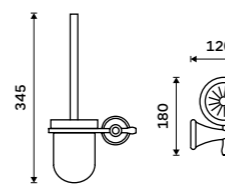

Novelties

LA 19094KU-80

Toilet brush
Ceramic container. Antique copper.