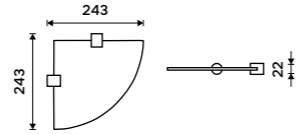

Shelf 200 mm
EXTRAWHITE satinated glass 8 mm.
Chrome.

BR 11091B-20-26