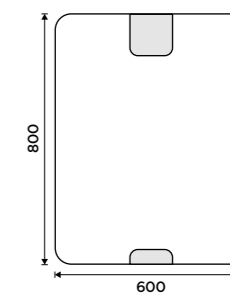

Model 20000/21000

Minimalistic and modern mirror which is designed into the smallest detail. The model 21000 was designed so that the upper LED strip simulates the illumination of the lamp above the mirror and lower strip elegantly illuminates the faucet or shelf. The model 20000 has a LED strip in the upper side of the mirror which easily replaces illumination of the lamp.

more at nimco.cz/en

MODEL 20000 / 21000

MIRROR:

ZP 20002, LED mirror 600 x 800

ACCESSORIES:

MA 29059K-26, Soap dish

MA 29031K-T-26, Soap dispenser

MA 29058K-26, Toothbrush holder

MA 29046-26, Towel holder 460 mm

MODEL 20000 / 21000

ZP 20002

ZP 21002