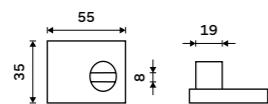

Corner shelf
EXTRAWHITE satinated glass 8 mm.
Chrome.

KE 22091RB-26