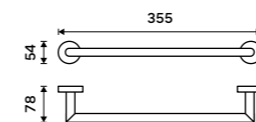

UN 13035A-26

Towel holder 505 mm
Chrome.