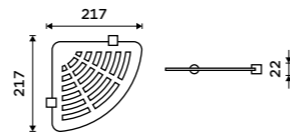

Novelties

BR X208-26

Corner shelf IXI
Satinated PLEXIGLAS. Chrome.

BR X212-26

Corner shelf IXI
Satinated PLEXIGLAS. Chrome.

BR X211-26

Shelf 300 mm
Satinated PLEXIGLAS. Chrome.

BR X330-26