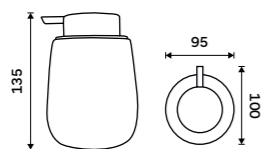

Toilet brush
Ceramic container. Dark gray matte.
Stainless steel handle.
Novelties

TA 3194-08