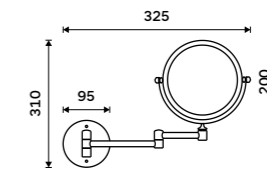

ZR 8992B-26

Magnifying cosmetic mirror
Swivel, adjustable, 15 cm, 3x magnifying.
Chrome.