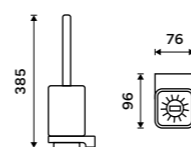

Toothbrush cup
Ceramic.

1058Ki

Toothbrush cup
Ceramic.

1058Ki

SPARE PARTS

Toilet brush
Ceramic container. Chrome.
Novelties
MA 29094K-26

Toilet brush
Satinated glass container. Chrome.
MA 29094CN-HR-26

Toilet brush
Satinated glass container. Chrome.
MA 29094CN-26