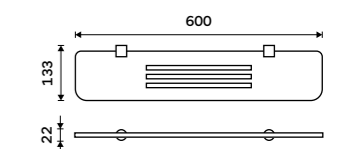

Shelf 217 x 217 mm
Satinated PLEXIGLAS. Chrome + black matt.

NA X212

Shelf 217 x 217 mm
Satinated PLEXIGLAS. Chrome + black matt.

NA X211

Shelf 300 mm
Satinated PLEXIGLAS. Chrome + black matt.

NA X330

Shelf 400 mm
Satinated PLEXIGLAS. Chrome + black matt.

NA X340

Shelf 500 mm
Satinated PLEXIGLAS. Chrome + black matt.

NA X350

Shelf 600 mm
Satinated PLEXIGLAS. Chrome + black matt.

NA X360

BR X208-26

Corner shelf IXI
Satinated PLEXIGLAS. Chrome.

BR X212-26

Corner shelf IXI
Satinated PLEXIGLAS. Chrome.

BR X211-26

Shelf 300 mm
Satinated PLEXIGLAS. Chrome.

BR X330-26

Shelf 400 mm
Satinated PLEXIGLAS. Chrome.

BR X340-26

Shelf 500 mm
Satinated PLEXIGLAS. Chrome.

BR X350-26

BR X360-26