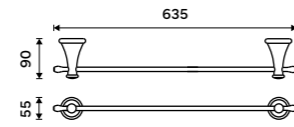

LA 19061-80

Towel holder 250 mm
Antique copper.