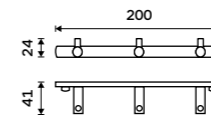

BR 11103-26

Rail with four single hooks
Chrome.