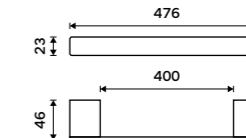

Double hook
Chrome.

Ki 14053-26

Towel holder 210 mm
Chrome.

Ki 14060g-26

Towel holder 376 mm
Chrome.

Ki 14035-26

Towel holder 476 mm
Chrome.

Ki 14046-26