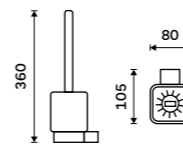

Toilet brush
Ceramic container. Black matt.

Ki-14094KN-90