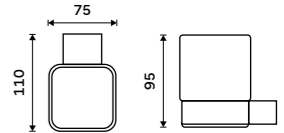

SPARE PARTS

1028Z-26

1028T-26

1059Ki

1058Ki

1029Ki

SPARE PARTS

1028Z-26

1028T-26

1059C-Ki

1058C-Ki

1029C-Ki