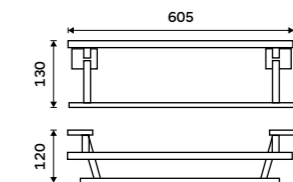

KE 22060P-26

Double towel holder 505 mm
Chrome.

KE 22046D-26

Double towel holder 605 mm
Chrome.

KE 22061D-26

Towel shelf 605 mm
With a rail for towel. Chrome.

KE 22063-26

Individual shelf holders
For glass maximally 8 mm thick. Chrome.