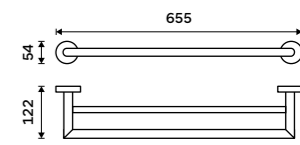

UN 13046A-26

Towel holder 655 mm
Chrome.

UN 13061A-26

Towel holder 655 mm
Chrome.

UN 13061DA-26

Swivel towel holder 405 mm
With two arms. Chrome.

UN 13096N-26

Swivel towel holder 413 mm
With two arms. Chrome.