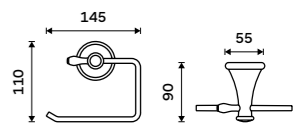

LA 19055-65