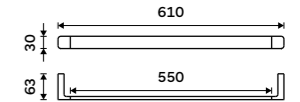

MA 29035-26

Towel holder 460 mm
Chrome.

MA 29046-26

Towel holder 610 mm
Chrome.

MA 29061-26

Hook
Chrome.

MA 29054-26

Towel holder 370 mm
Chrome.