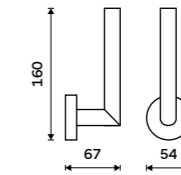

Toilet paper holder
Brushed stainless steel.

UNM 13055M-10