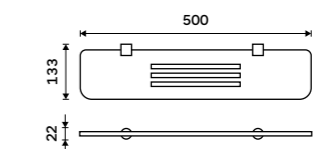

BR X350-26

Shelf 600 mm
Satinated PLEXIGLAS. Chrome.