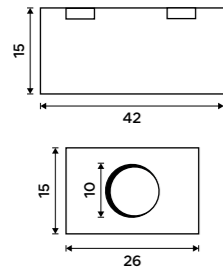

Cable connector, IP 44

ZP 01