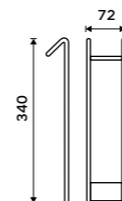

Ki 14001H-26

Wire corner shelf
For hanging to shower. Chrome.