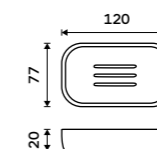

Toothbrush cup

Polyresin, bamboo. White matt.

BA 28058-05