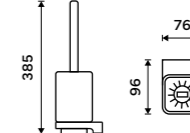

SPARE PARTS

Dispenser container
Ceramic.
1029Ki

Soap dish
Ceramic.
1059Ki

Toothbrush cup
Ceramic.
1058Ki

Soap dispenser pump.
Brass. White matt.
1028T-05

Toilet brush
Satinated glass container. White matt.
Novelties
MAB 29094CN-HR-05