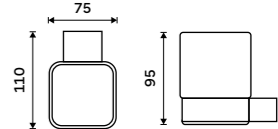

SPARE PARTS

1029Ki

1059Ki

1058Ki

1028T-90