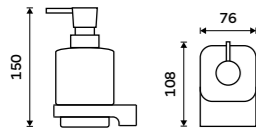

Soap dispenser
Ceramic container. Brass pump. Volume 320 ml. Chrome.

MA 29031K-T-26

Soap dispenser and Toothbrush holder.
Ceramic. Chrome.
Novelties

MA 2905831K-26

Soap dispenser and Toothbrush holder.
Ceramic. Chrome.
Novelties