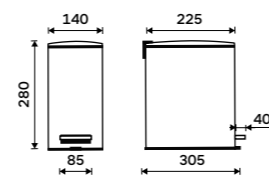

Novelties

KOS 11005-90

Dust bin
Soft closing. Protection against fingerprints. Removable container 5 l.
Polished stainless steel S/S 1.4301.