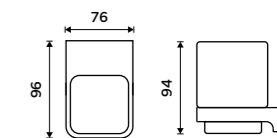

SPARE PARTS

1059C-Ki

1058H

1058C-Ki