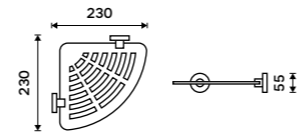

Corner shelf IXI
Satinated PLEXIGLAS. Brushed stainless steel.

UNM X211-10