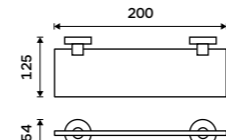

Shelf 200 mm
EXTRAWHITE satinated glass 8 mm. Brushed stainless steel.

UNM 13091B-20-10