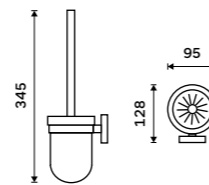

Toilet brush
Satinated glass container. Chrome.

UN 13094WN-26