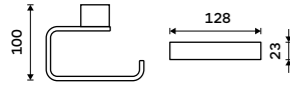

Toilet paper holder
Black matt.

Ki-14055g-90