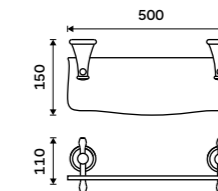

LA 19091UK-30-26

Shelf 400 mm
Shelf made of white artificial stone.
Chrome.

LA 19091UK-40-26

Shelf 500 mm
Shelf made of white artificial stone.
Chrome.

LA 19091UK-50-26

Shelf 500 mm
Clear glass. Chrome.

LA 19091-26

SPARE PARTS

1091LA