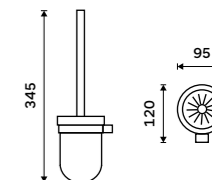

Toilet paper holder
Chrome.

BR 11055-26

Toilet paper holder
Chrome.

BR 11055B-26

BR 11055S-26

BR 11094K-26

BR 11094W-26

BR 11094WN-26

BR 11094KU-26

SPARE PARTS

1178W-26

1178WN-26

1178WN-26

1178Ki-2

1178WN-1-26

1178WN-1-26

1178W-3

1178Ki-3

1178WN-2-62

1178W-2-62

1094WN

1094KU

1094PA

1094W