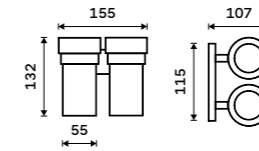

Soap dispenser with glass
Satinated glass container. Plastic pump. Chrome.

KE 2205831W-26