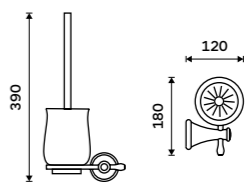

LA 19094K-80

Spare toilet paper holder
Antique copper.