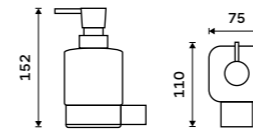

Soap dispenser
Satinated glass container. Brass pump. Volume 300 ml. Chrome.

Ki 14031C-T-26