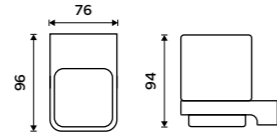

Toothbrush holder
Ceramic cup. White matt.
Novelties
MAB 29058K-05

SPARE PARTS