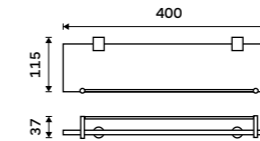

Shelf with rail 500 mm
EXTRAWHITE satinated glass 8 mm.
Chrome.

BR 11091BX-50-26