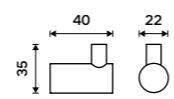

BR 11054-26

Rail with three single hooks
Chrome.