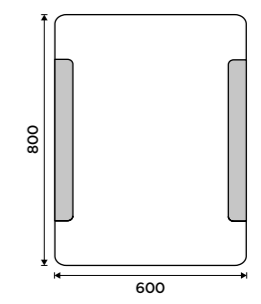

ZP 18002

LED mirror 600 x 800
With touch sensor. Possibility of setting the color temperature 2700K - 6000K. Output 15 W. Aluminium frame.