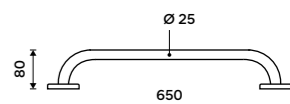

BM 7435-18

Grab bar 650 mm
Safety grab bar to bath or shower.
Burnished stainless steel 1.4301.

BM 7635-18

Cosmetic mirrors

chrome

You don't like big mirrors or there is simply no space in your bathroom for such mirror? You should spoil yourself with a magnifying cosmetic mirror. This wall-mounted mirror is adjustable. It is very practical and you don't need much space for it to fulfil its function.