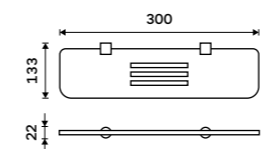

BR X208-26

Corner shelf IXI
Satinated PLEXIGLAS. Chrome.

BR X212-26

Corner shelf IXI
Satinated PLEXIGLAS. Chrome.

BR X211-26

Shelf 300 mm
Satinated PLEXIGLAS. Chrome.

BR X330-26

Shelf 400 mm
Satinated PLEXIGLAS. Chrome.