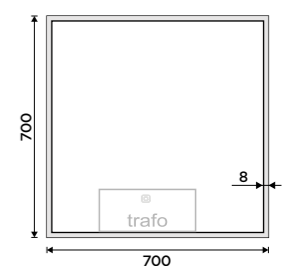

ZPC 13077V-90

LED mirror 800 x 700
Output 44W, chromaticity temperature
4000-4500K. Black matt.