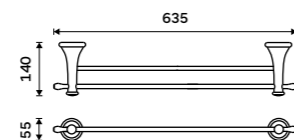

Single hook
Chrome.

LA 19054-26

Double towel holder 515 mm
Chrome.

LA 19046D-26

Double towel holder 635 mm
Chrome.

LA 19061D-26

Towel shelf 635 mm
With a rail for towel. Chrome.

LA 19063-26