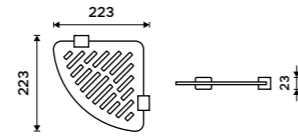

Ki X212-26

Corner shelf IXI
Satinated PLEXIGLAS, Chrome.