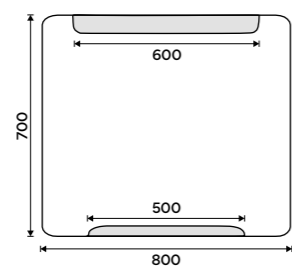

ZP 22003

LED mirror 900 x 700
Output 19,5W, chromaticity temperature 6000K. Aluminium frame.