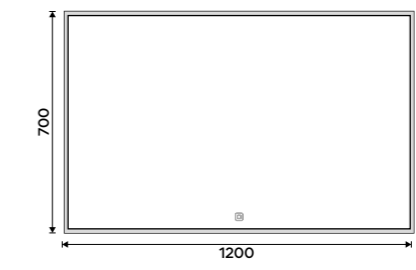

LED mirror 1200 x 700
With touch sensor. Possibility of setting the color temperature 2700K - 6000K. Output 55W. Aluminium frame.

ZP 13006V