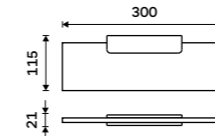

Shelf 400 mm

EXTRAWHITE satinated glass 8 mm. White matt.

Novelties

MAB 29091B-40-05