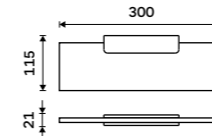

Shelf 400 mm
EXTRAWHITE satinated glass 8 mm.
Chrome.

MA 29091B-40-26