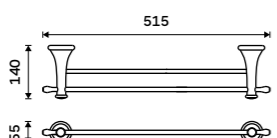

LA 19091-65

SPARE PARTS

Shelf glass 500 mm
Clear glass.

1091LA

Single hook
Antique brass.

LA 19054-65

Double towel holder 515 mm
Antique brass.

LA 19046D-65