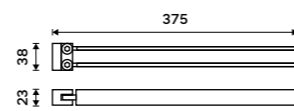

Ki 14096-26

Towel holder 210 mm
Chrome.