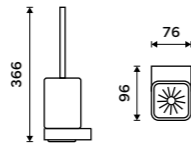

NKC 30094CN-90