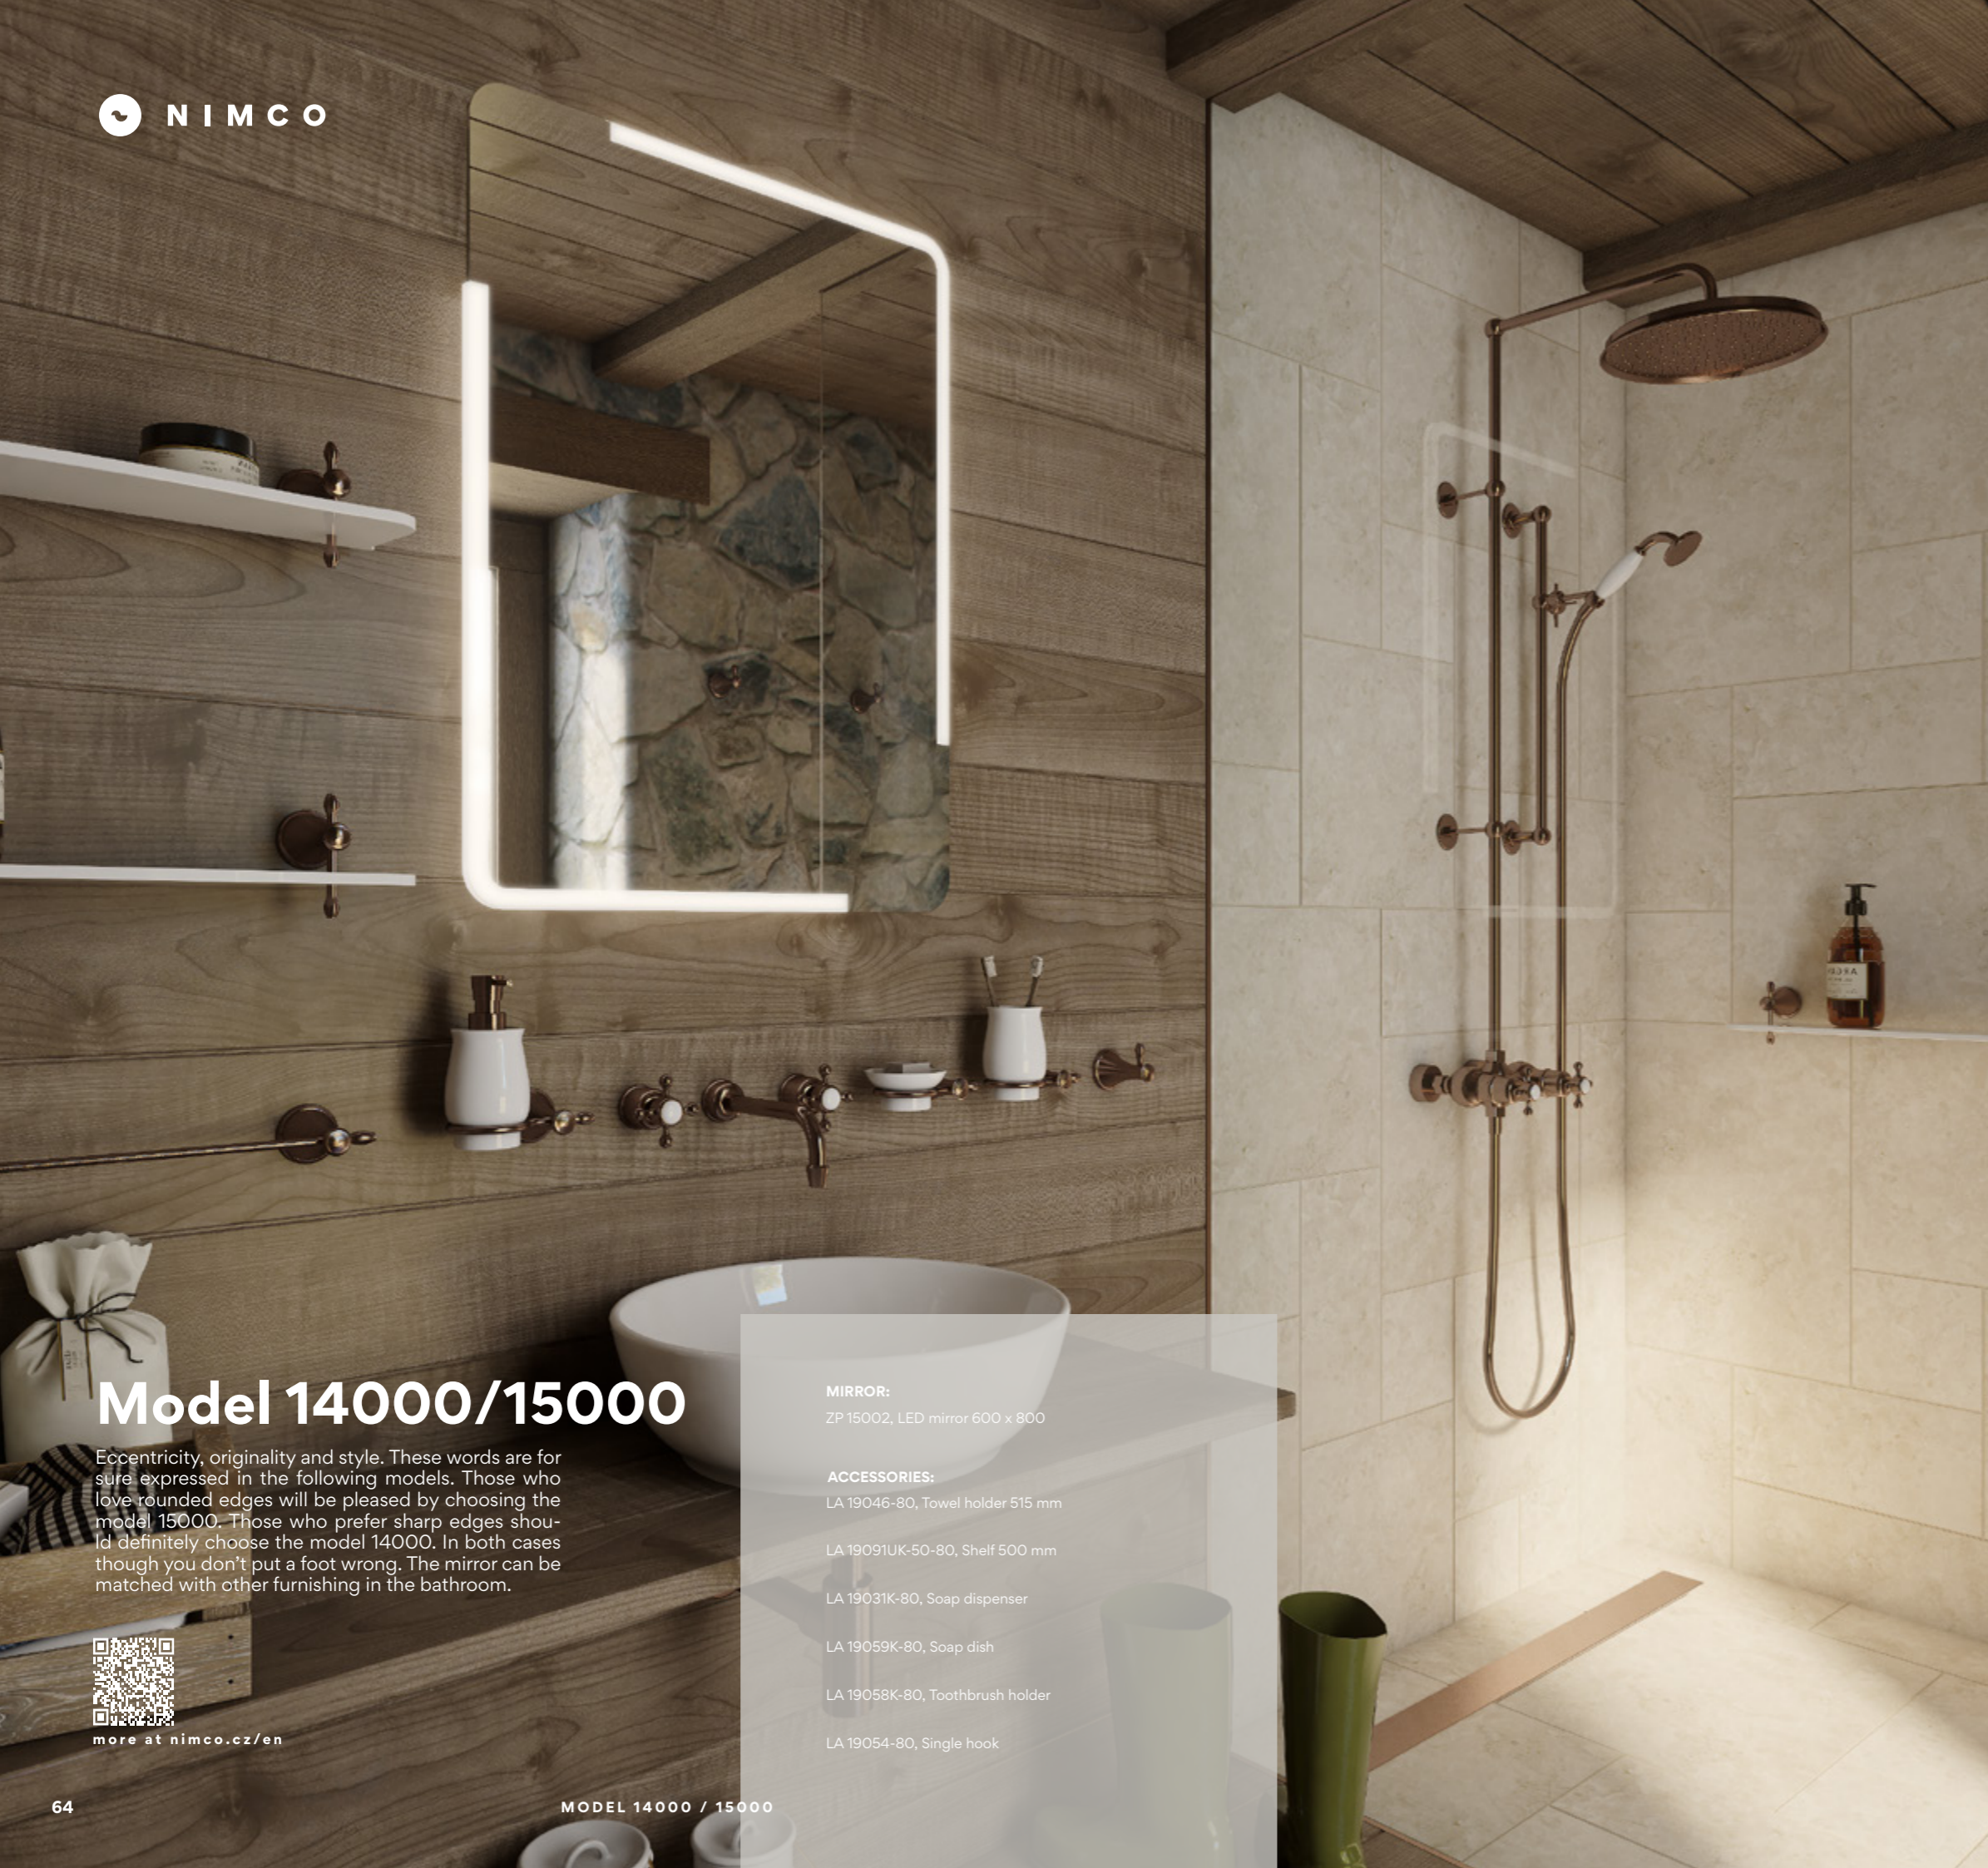

Model 14000/15000

Eccentricity, originality and style. These words are for sure expressed in the following models. Those who love rounded edges will be pleased by choosing the model 15000. Those who prefer sharp edges should definitely choose the model 14000. In both cases though you don't put a foot wrong. The mirror can be matched with other furnishing in the bathroom.

more at nimco.cz/en

MIRROR:

ZP 15002, LED mirror 600 x 800

ACCESSORIES:

LA 19046-80, Towel holder 515 mm

LA 19091UK-50-80, Shelf 500 mm

LA 19031K-80, Soap dispenser

LA 19059K-80, Soap dish

LA 19058K-80, Toothbrush holder

LA 19054-80, Single hook

LED mirror 600 x 800

Output 32 W, chromaticity temperature 6000K. Aluminium frame.

ZP 14002

LED mirror 600 x 800

Output 32 W, chromaticity temperature 6000K. Aluminium frame.

ZP 15002

LED mirror 600 x 800

With touch sensor. Possibility of setting the color temperature 2700K - 6000K. Output 32W. Aluminium frame.

ZP 14002V

LED mirror 600 x 800

With touch sensor. Possibility of setting the color temperature 2700K - 6000K. Output 32W. Aluminium frame.

ZP 15002V