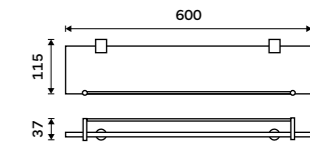

BR 11091BX-40-26

Shelf with rail 500 mm
EXTRAWHITE satinated glass 8 mm.
Chrome.

BR 11091BX-50-26

Shelf with rail 600 mm
EXTRAWHITE satinated glass 8 mm.
Chrome.

BR 11091BX-60-26

SPARE PARTS

Corner shelf glass
EXTRAWHITE 8 mm.