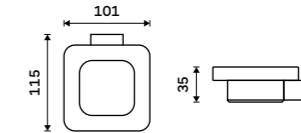

Toothbrush holder
Glass made of satinated glass. Chrome.

Ki 14058C-26