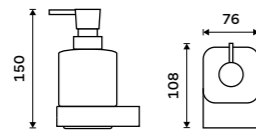

1028Z-26

Pump
Brass. Chrome.

1028T-26

Soap dispenser
Ceramic container. Plastic pump. Volume 320 ml. Chrome.

NK 30031K-26

Soap dispenser
Ceramic container. Brass pump. Volume 320 ml. Chrome.

NK 30031K-T-26

Soap dish
Ceramic. Chrome.