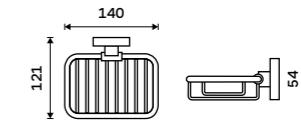

UN 13059Z-26

Toothbrush holder
All-metal holder for 5 toothbrushes.
Chrome.