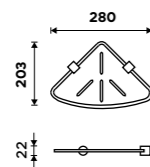

Novelties

BR X208-26

Corner shelf IXI
Satinated PLEXIGLAS. Chrome.