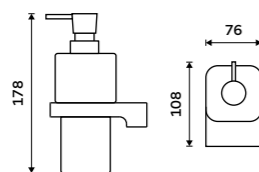

Soap dispenser
Satinated glass container. Plastic pump.
Dispenser volume 300 ml. Chrome.

MA 29031C-26