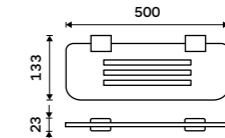

Ki-X350-90

Shelf IXI 600 mm
Satinated PLEXIGLAS, Black matt.