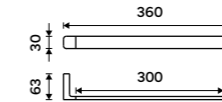

MA 29035-26

Towel holder 460 mm
Chrome.

MA 29046-26

Towel holder 610 mm
Chrome.

MA 29061-26

Hook
Chrome.

MA 29054-26

Towel holder 370 mm
Chrome.