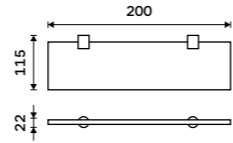

Shelf 300 mm
EXTRAWHITE satinated glass 8 mm.
Chrome.

BR 11091B-30-26