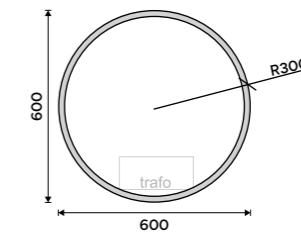

LED mirror dia. 600
Output 26 W, chromaticity temperature 6000K. Black matt.

Novelties

ZPC 28000R-90