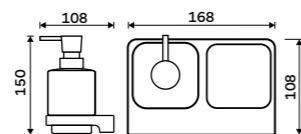

SPARE PARTS

1029H

1029C-Ki

1029C-Ki

1029H

1028T-90

1028T-90