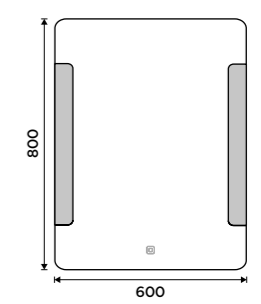

Model 18000

Modern and stylish mirror which elegantly fits into each modern interior. The model 18000 has two LED strips of 5 cm thickness. The light is led through the sophisticated acrylic frame which guarantees homogenous light diffusion. The mirror optically opens up your space.

more at nimco.cz/en

MIRROR:

ZP 18002, LED mirror 600 x 800

ACCESSORIES:

NA 28046, Towel holder 425 mm

NA 28031W-T, Soap dispenser

NA 28058W, Toothbrush holder

NA 28059W, Soap dish

ZP 18001

ZP 18002

ZP 18002V