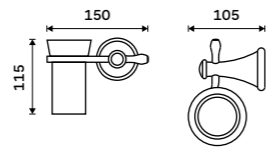

Novelties

LA 19058KU-65

Toothbrush holder
Ceramic cup. Antique brass.