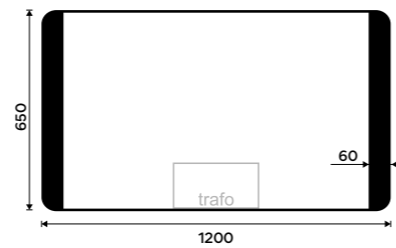

ZPC 42006-90

LED mirror 800x600
With touch sensor. Output 23 W. Possibility of setting the color temperature 2700K - 6000K. Black matt.