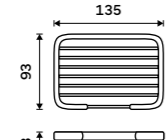

OP 108N-26

Wire soap dish
Shelf to bath or shower. High gloss.

OP 111N-26

Wire shelf
Shelf to bath or shower. High gloss.

OP 112N-26

Wire shelf
Shelf to bath or shower. High gloss.

OP 113N-26

Wire corner shelf
Shelf to bath or shower. High gloss.

AX 507-26

Wire corner shelf
Shelf to bath or shower. High gloss.

BO 303N-26

Wire shelf
Shelf to bath or shower. High gloss.

BO 312N-26

Wire shelf
Shelf to bath or shower. High gloss.

BO 313N-26