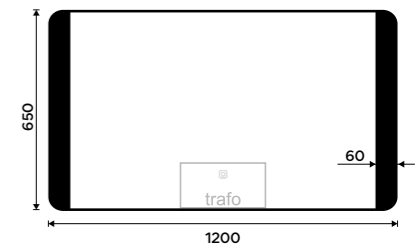

ZPC 42006V-90