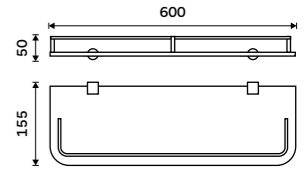

BR 11091AX-60-26