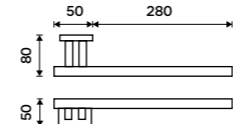

KE 22060P-26

Double towel holder 505 mm
Chrome.