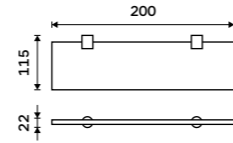

Shelf 300 mm
EXTRAWHITE satinated glass 8 mm.
Chrome.

BR 11091B-30-26