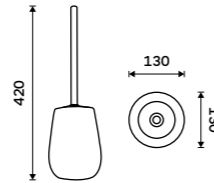

SPARE PARTS

1028TA-90

1178TA-90

1178TA-R-90

1178TA-3-90

1178TA-2-62

SPARE PARTS

1028TA-05

1178TA-05

1178TA-R-05

1178TA-3-05

1178TA-2-62