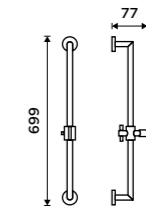

UN 13062A-26

Towel shelf 655 mm
With a rail for towel. Chrome.

UN 13063-26

Towel shelf 655 mm
With a rail for towel. Chrome.

UN 13063A-26

Shower raiser rail
All-metal. Chrome.

UN 13015-26

Grab bar
Safety grab bar to bath or shower.
Chrome.