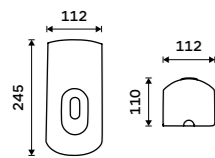

HP 9531-DR-04