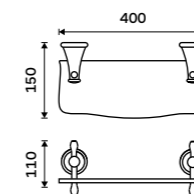

LA 19091UK-40-65

Shelf 500 mm
Shelf made of white artificial stone.
Antique brass.