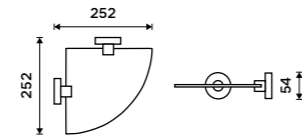

Corner shelf
EXTRAWHITE satinated glass 8 mm. Brushed stainless steel.

UNM 13091RB-10