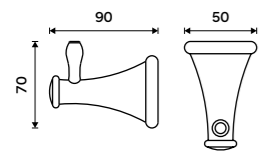

Single hook
Antique copper.

LA 19054-80

Double towel holder 515 mm
Antique copper.

LA 19046D-80

Double towel holder 635 mm
Antique copper.

LA 19061D-80

Towel shelf 635 mm
With a rail for towel. Antique copper.