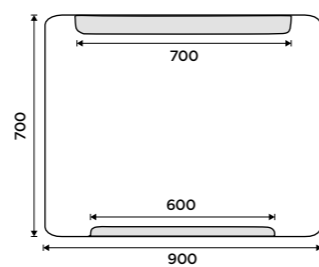

ZP 22019

LED mirror 600 x 800
With touch sensor. Output 10,5W. Possibility of setting the color temperature 2700K - 6000K. Aluminium frame.