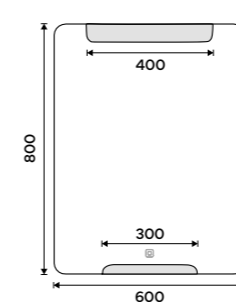

ZP 22002V

LED mirror 800 x 700
With touch sensor. Output 16,5W. Possibility of setting the color temperature 2700K - 6000K. Aluminium frame.