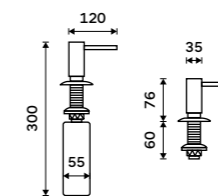

Soap or sanitizer gel dispenser
Diameter of pump head 35 mm. Brass.

UN 6031V-26