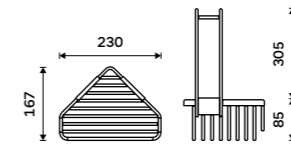

Ki 14003H-26

Wire shelf
For hanging to shower. Chrome.