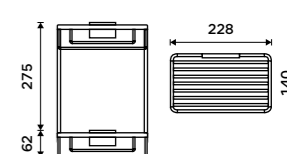

Ki 14003-26

Wire shelf
EASYCLEAN system for easy taking off and cleaning. Chrome.

Ki 14015-26

Wire double shelf
EASYCLEAN system for easy taking off and cleaning. Chrome.

Ki 14017D-26

Wire soap dish
Shelf to bath or shower. High gloss.