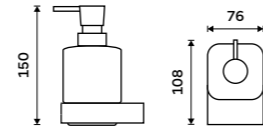

Soap dispenser
Satinated glass container. Brass pump.
Volume 300 ml. Chrome.

NK 30031C-T-26