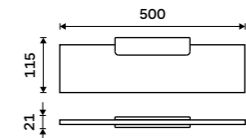

Shelf 500 mm

EXTRAWHITE satinated glass 8 mm. Black matt.

MAC 29091B-50-90