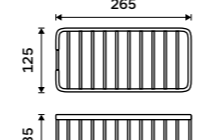

OP 108N-26

Wire soap dish
Shelf to bath or shower. High gloss.

OP 111N-26

Wire shelf
Shelf to bath or shower. High gloss.

OP 112N-26

Wire shelf
Shelf to bath or shower. High gloss.

OP 113N-26

Wire corner shelf
Shelf to bath or shower. High gloss.

AX 507-26

Wire corner shelf
Shelf to bath or shower. High gloss.

BO 303N-26

Wire shelf
Shelf to bath or shower. High gloss.

BO 312N-26

Wire shelf
Shelf to bath or shower. High gloss.

BO 313N-26