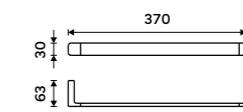

MA 29097-26

Towel holder 370 mm
Chrome.