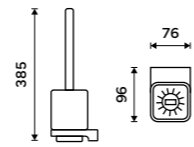

Toilet brush holder
Ceramic container. Black matt.

Novelties

MAC 29094K-90