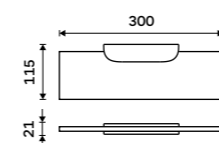

Shelf IXI 300 mm

Satinated PLEXIGLAS. Black matt.

NKC X330-C-90