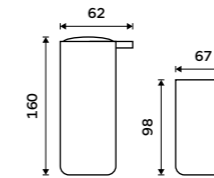

Soap dispenser with cup

Polyresin. Plastic pump - chrome. White matt.

OM 1605831-05