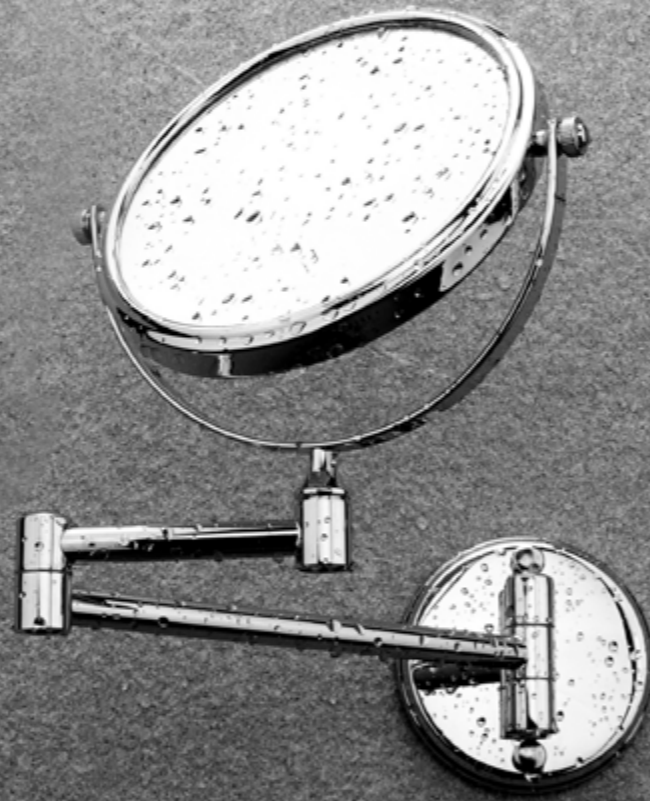

Cosmetic mirrors

chrome

You don't like big mirrors or there is simply no space in your bathroom for such mirror? You should spoil yourself with a magnifying cosmetic mirror. This wall-mounted mirror is adjustable. It is very practical and you don't need much space for it to fulfil its function.

more at nimco.cz/en

H59
Brass

Zn

ZR 6992N-26, Magnifying cosmetic mirror

ZR 3992B-26

ZR 8992B-26

ZR 6992N-26

ZR 3892B-26