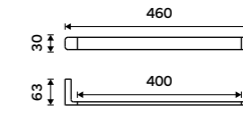

MA 29035-26

Towel holder 460 mm
Chrome.

MA 29046-26

Towel holder 610 mm
Chrome.

MA 29061-26

Hook
Chrome.

MA 29054-26

Towel holder 370 mm
Chrome.