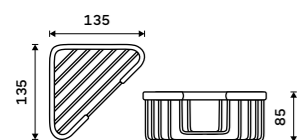

OP 108N-26

Wire soap dish
Shelf to bath or shower. High gloss.

OP 111N-26

Wire shelf
Shelf to bath or shower. High gloss.

OP 112N-26

Wire shelf
Shelf to bath or shower. High gloss.

OP 113N-26

Wire corner shelf
Shelf to bath or shower. High gloss.

AX 507-26

Wire corner shelf
Shelf to bath or shower. High gloss.

BO 303N-26

Wire shelf
Shelf to bath or shower. High gloss.

BO 312N-26

Wire shelf
Shelf to bath or shower. High gloss.

BO 313N-26