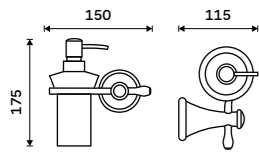

Novelties

LA 19031KU-65

Soap dispenser
Ceramic pump. Plastic pump. Volume 300 ml. Antique brass.