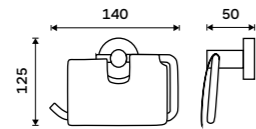

Toilet paper holder
Chrome.

UN 13055MD-26