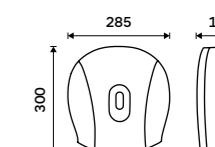

HP 9555M-04

Toilet paper dispenser
ABS plastic. Silver metallic.

HP 9555J-04

Hygiene bag holder
ABS plastic. Chrome.

UN 9005P-26

V-fold paper towel dispenser
ABS plastic. Silver metallic.

HP 9580-04

Touchless sanitizer gel or soap dispenser
Volume 1200 ml. ABS plastic. White.