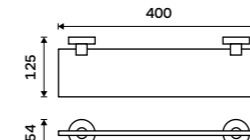

Shelf 400 mm
EXTRAWHITE satinated glass 8 mm. Brushed stainless steel.

UNM 13091B-40-10