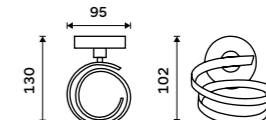

UN 13096-26

Swivel towel holder 413 mm
With three arms. Chrome.

UN 13096-3-26

Hairdryer holder
Hole 95 mm. Chrome.

UN 13011-26

Shower wiper
Chrome.

UN 13012-26

Towel shelf 655 mm
Chrome.