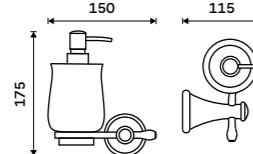

LA 19031K-80

Toothbrush holder
Ceramic cup. Antique copper.