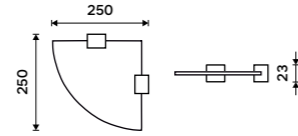

Shelf 200 mm

EXTRAWHITE satinated glass 8 mm.
Black matt.

Ki-14091B-1U-20-90