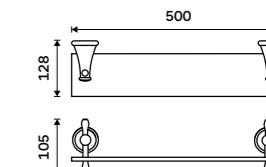

LA 19091UK-30-26

Shelf 400 mm
Shelf made of white artificial stone.
Chrome.

LA 19091UK-40-26

Shelf 500 mm
Shelf made of white artificial stone.
Chrome.

LA 19091UK-50-26

Shelf 500 mm
Clear glass. Chrome.

LA 19091-26

SPARE PARTS

1091LA