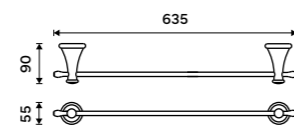

Towel holder 635 mm
Chrome.

LA 19061-26

Towel holder 250 mm
Chrome.

LA 19060-26

Shelf 300 mm
Shelf made of white artificial stone.
Chrome.

LA 19091UK-30-26

Shelf 400 mm
Shelf made of white artificial stone.
Chrome.