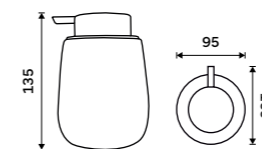

Toilet brush
Ceramic container. Light gray matte.
Stainless steel handle.
Novelties

TA 3194-04