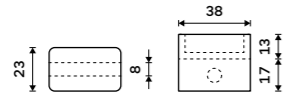

Double towel holder 476 mm
Chrome.

Ki 14046D-26

Double towel holder 626 mm
Chrome.

Ki 14061D-26

Individual shelf holders
For glass maximally 8 mm thick. Chrome.

Ki 14091BS-26

Corner shelf
EXTRAWHITE satinated glass 8 mm.
Chrome.