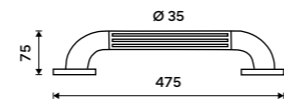

BM 1235-05

Grab bar 450 mm
Safety grab bar to bath or shower.
Burnished stainless steel 1.4301.