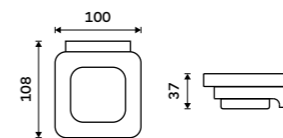

Toothbrush holder
Glass made of satinated glass. Black matt.

MAC 29058H-90