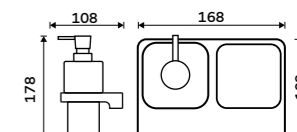

SPARE PARTS

1029H

1029C-Ki

1029C-Ki

1028Z-26

1028T-26

1028Z-26

1028T-26

1058Ki

1029C-Ki

1058Ki

1028Z-26

1028T-26

1028Z-26

1028T-26

1029H

1058H