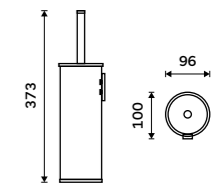

Toilet paper holder
Chrome.

UN 13055M-26