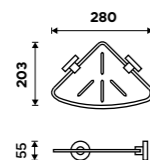

Novelties

UN X208-26

Corner shelf IXI
Satinated PLEXIGLAS. Chrome.