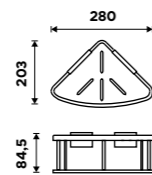

Ki-14008-B-90

Shower Shelf
stainless steel 1.43001
Novelties