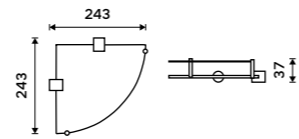

Shelf with rail 300 mm
EXTRAWHITE satinated glass 8 mm.
Chrome.

BR 11091BX-30-26