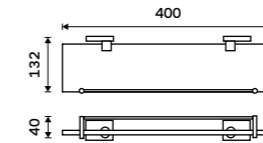

1091B-40

UN 1001S-25-26