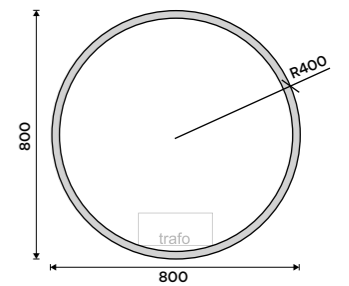

LED mirror dia. 800
Output 28 W, chromaticity temperature 6000K. Black matt.

Novelties

ZPC 28002R-90