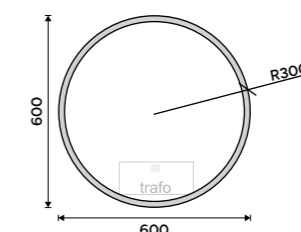

LED mirror dia. 600
With touch sensor. Output 26 W. Possibility of setting the color temperature 2700K - 6000K. Black matt.

Novelties

ZPC 28000RV-90