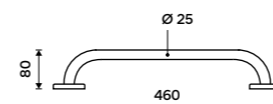

BM 7235-18

Grab bar 500 mm
Safety grab bar to bath or shower.
Burnished stainless steel 1.4301.