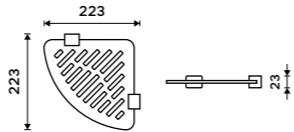

Ki-X212-90

Shelf IXI 300 mm
Satinated PLEXIGLAS, Black matt.