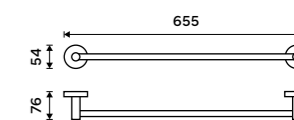

Towel holder 505 mm
Brushed stainless steel.

UNM 13046-10

Towel holder 655 mm
Brushed stainless steel.

UNM 13061-10

Hook
Brushed stainless steel.

UNM 13054S-10

Hook
Brushed stainless steel.

UNM 13054L-10