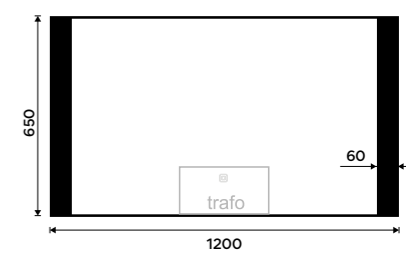

ZPC 41006V-90