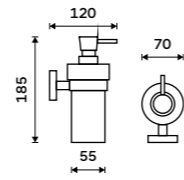

Soap dish
Satinated glass. Chrome.

UN 13059W-26