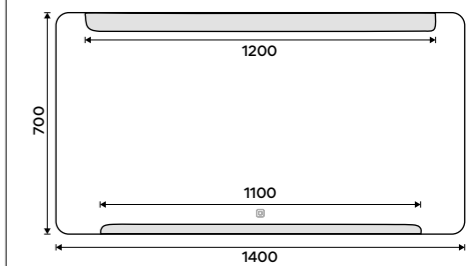

ZP 22002

ZP 22003

ZP 22019

ZP 22002V

ZP 22003V

ZP 22019V

ZP 22004

ZP 22006

ZP 22008

ZP 22004V

ZP 22006V

ZP 22008V