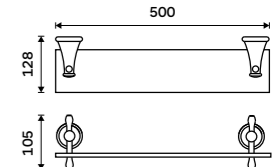

LA 19091-80

SPARE PARTS

1091LA