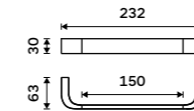

1094C-Ki

Toilet paper holder
Chrome.

NK 30055-26

Towel holder 232 mm
Chrome.

NK 30060-26

Towel holder 382 mm
Chrome.

NK 30035-26

Towel holder 482 mm
Chrome.