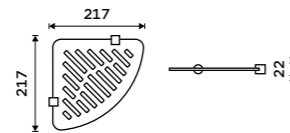

BR X212-26

Corner shelf IXI
Satinated PLEXIGLAS. Chrome.