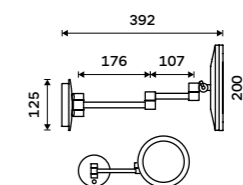

ZK 20465-26

Backlit touch sensor

Cosmetic LED mirror with touch sensor
With backlit sensor, 2700 and 6500 K, output 8 W, 5x magnifying. Chrome.

ZK 20265P-26

Cosmetic LED mirror with touch sensor
With backlit sensor, 2700 and 6500 K, output 8 W, 5x magnifying. Chrome.