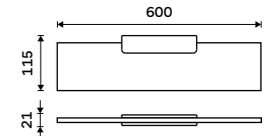

SPARE PARTS

Shelf glass 200 mm
EXTRAWHITE 8 mm.

1091B-20

Shelf glass 300 mm
EXTRAWHITE 8 mm.

1091B-30

Shelf glass 400 mm
EXTRAWHITE 8 mm.

1091B-40

Shelf glass 500 mm
EXTRAWHITE 8 mm.

1091B-50

Shelf glass 600 mm
EXTRAWHITE 8 mm.

1091B-60