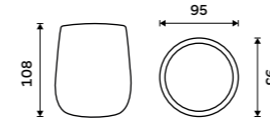

SPARE PARTS

1028TA-90

1178TA-90

1178TA-R-90

1178TA-3-90

1178TA-2-62

SPARE PARTS

1028TA-05

1178TA-05

1178TA-R-05

1178TA-3-05

1178TA-2-62