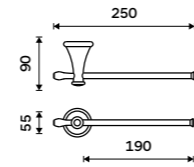

LA 19060-80

Shelf 300 mm
Shelf made of white artificial stone.
Antique copper.