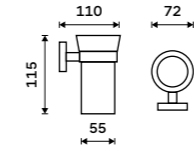

Toothbrush holder
Ceramic cup. Chrome.

UN 13058KN-26