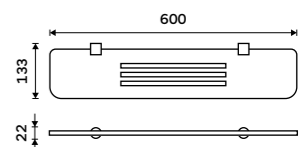

Corner shelf with rail
Satinated glass. Chrome.

BR 11091RA-26

Shelf with rail 300 mm
Satinated glass. Chrome.

BR 11091AX-30-26

Shelf with rail 400 mm
Satinated glass. Chrome.

BR 11091AX-40-26

Shelf with rail 500 mm
Satinated glass. Chrome.

BR 11091AX-50-26

Shelf with rail 600 mm
Satinated glass. Chrome.

BR 11091AX-60-26

SPARE PARTS

1091RA-26

1091AX-30-26

1091AX-40-26

1091AX-50-26

1091AX-60-26

Corner shelf IXI
Satinated PLEXIGLAS. Chrome.

Novelties

BR X208-26

Corner shelf IXI
Satinated PLEXIGLAS. Chrome.

BR X212-26

Corner shelf IXI
Satinated PLEXIGLAS. Chrome.

BR X211-26

Shelf 300 mm
Satinated PLEXIGLAS. Chrome.

BR X330-26

Shelf 400 mm
Satinated PLEXIGLAS. Chrome.

BR X340-26

Shelf 500 mm
Satinated PLEXIGLAS. Chrome.

BR X350-26

Shelf 600 mm
Satinated PLEXIGLAS. Chrome.

BR X360-26