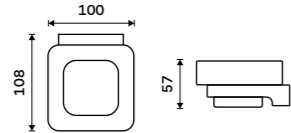

Soap dispenser
Ceramic container. Brass pump. Volume 320 ml. White matt.
Novelties
MAB 29031K-T-05

Soap dish
Ceramic. White matt.
Novelties
MAB 29059K-05

Toothbrush holder
Ceramic cup. White matt.
Novelties
MAB 29058K-05