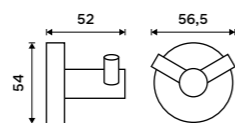

UNM 13053-10

Hook
Brushed stainless steel.