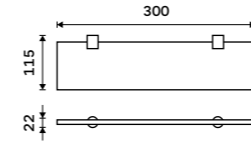

Shelf 400 mm
EXTRAWHITE satinated glass 8 mm.
Chrome.

BR 11091B-40-26