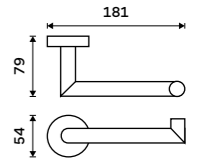

SPARE PARTS

1178WN-10

1178WN-1-10

1178WN-2-62

1178WB-2-62

1094KU

1094WN