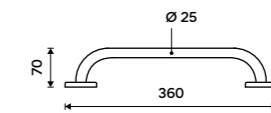

BM 7035-18

Grab bar
Safety grab bar to bath or shower.
Stainless steel 1.4301.