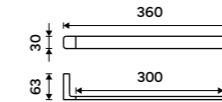

Towel holder 210 mm
White matt.

Novelties

MAB 29060-05

Towel holder 360 mm
White matt.

Novelties

MAB 29035-05

Towel holder 460 mm
White matt.

Novelties