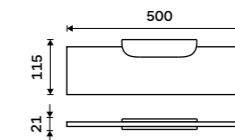

NK 30091B-30-26

Shelf 400 mm
EXTRAWHITE satinated glass 8 mm.
Chrome.

NK 30091B-40-26

Shelf 500 mm
EXTRAWHITE satinated glass 8 mm.
Chrome.

NK 30091B-50-26

Shelf 600 mm
EXTRAWHITE satinated glass 8 mm.
Chrome.