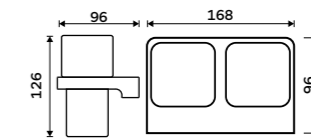

Toothbrush holder
Glass made of satinated glass. Chrome.

MA 29058C-26

Soap dish
Satinated glass. Chrome.

MA 29059C-26

Toothbrush holder. Double cup.
Satinated glass. Chrome.

Novelties

MA 29058D-H-26

Toothbrush holder. Double cup.
Satinated glass. Chrome.