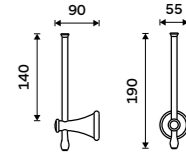

LA 19055R-65