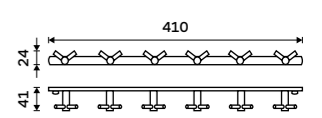

BR 11108-26

Rail with six double hooks
Chrome.

BR 11112-26

Ring towel holder 200 mm
Chrome.

BR 11060L-26

Towel holder 360 mm
Chrome.

BR 11035-26

Towel holder 470 mm
Chrome.