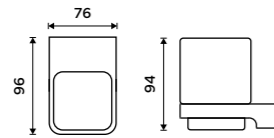

Soap dish
Satinated glass. Chrome.

MA 29059C-26