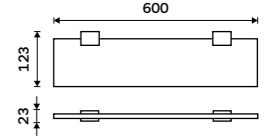

SPARE PARTS

Corner shelf glass
EXTRAWHITE 8 mm.

1091RB

Shelf glass 200 mm
EXTRAWHITE 8 mm.

1091B-20

Shelf glass 300 mm
EXTRAWHITE 8 mm.

1091B-30

Shelf glass 400 mm
EXTRAWHITE 8 mm.

1091B-40

Shelf glass 500 mm
EXTRAWHITE 8 mm.

1091B-50

Shelf glass 600 mm
EXTRAWHITE 8 mm.

1091B-60

SPARE PARTS