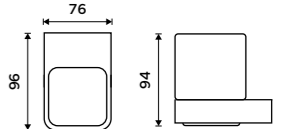

SPARE PARTS

1029H

1029C-Ki

1029C-Ki

1059C-Ki

1058H

1058C-Ki

1028Z-26

1028T-26

1028Z-26

1028T-26