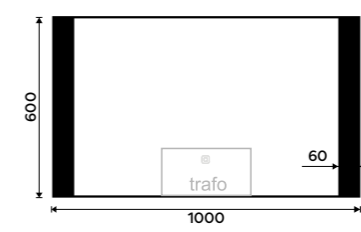

ZPC 41004V-90

LED mirror 1200x650
With touch sensor. Output 33 W. Possibility of setting the color temperature 2700K - 6000K. Black matt.