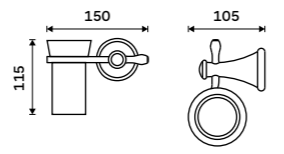

Novelties

LA 19058KU-80

Toothbrush holder
Ceramic cup. Antique copper.