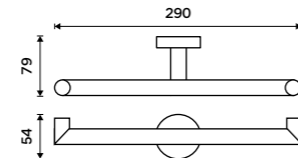

Toilet brush
Ceramic container. Chrome.
Novelties

UN 13094KU-26