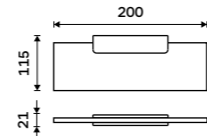

MA 29097-26

Towel holder 370 mm
Chrome.

MA 29098-26

Individual shelf holder
For glass maximally 8 mm thick. Chrome.

MA 29091BS-26

Shelf 200 mm
EXTRAWHITE satinated glass 8 mm.
Chrome.

MA 29091B-20-26

Shelf 300 mm
EXTRAWHITE satinated glass 8 mm.
Chrome.