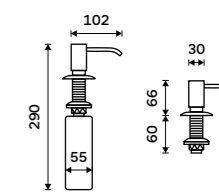

UNM 4031V-10

Soap or sanitizer gel dispenser
Diameter of pump head 35 mm. Brass.

UN 6031V-26

Soap or sanitizer gel dispenser
Diameter of pump head 30 mm. Brass.

UN 3031V-26

SPARE PARTS

Dispenser container
Plastic. Volume 350 ml.
1029VN