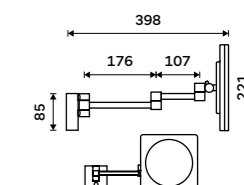

ZK 20465-26