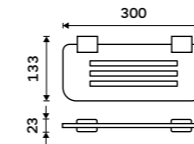

Ki X330-26

Shelf 400 mm
Satinated PLEXIGLAS, Chrome.