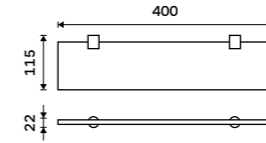

Shelf 500 mm
EXTRAWHITE satinated glass 8 mm.
Chrome.

BR 11091B-50-26