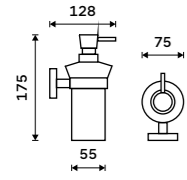

Soap dispenser
Ceramic container. Plastic pump. Volume 250 ml. Chrome.

UN 13031KN-26