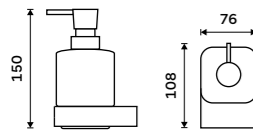

1028Z-26

Pump
Brass. Chrome.

1028T-26

Soap dispenser
Ceramic container. Plastic pump. Volume 320 ml. Chrome.

NK 30031K-26

Soap dispenser
Ceramic container. Brass pump. Volume 320 ml. Chrome.

NK 30031K-T-26

Soap dish
Ceramic. Chrome.