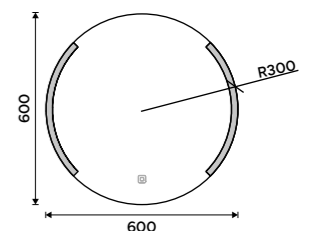

LED mirror dia. 600
With touch sensor. Possibility of setting the color temperature 2700K - 6000K. Output 13W. Aluminium frame.

ZP 16000RV