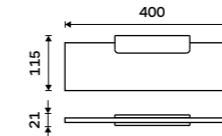

Shelf 500 mm
EXTRAWHITE satinated glass 8 mm.
Chrome.

MA 29091B-50-26