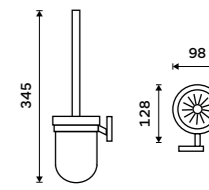

SPARE PARTS

1178W-26

1178W-26

1178WN-26

1178Ki-2

1178Ki-2

1178WN-1-26

1178W-3

1178W-3

1178Ki-3

1178Ki-3

1178WN-2-62

1178W-2-62

1178WN-2-62

1094PA

1094W

1094WN