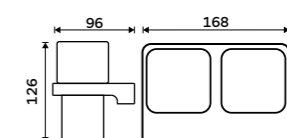

1058H

Glass
Satinated glass.

1058C-Ki

Toothbrush holder. Double cup.
Satinated glass. Black matt.

Novelties
MAC 29058D-H-90

Toothbrush holder. Double cup.
Satinated glass. Black matt.

Novelties
MAC 29058D-C-90