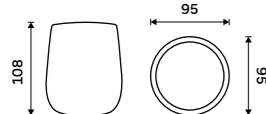

Soap dispenser
Ceramic container. Dark gray matte.
Plastic pump. Volume 425 ml.
Novelties

TA 3131-08