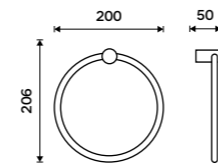

BR 11108-26

Rail with six double hooks
Chrome.

BR 11112-26

Ring towel holder 200 mm
Chrome.

BR 11060L-26

Towel holder 360 mm
Chrome.

BR 11035-26

Towel holder 470 mm
Chrome.