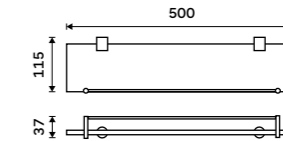

Shelf with rail 600 mm
EXTRAWHITE satinated glass 8 mm.
Chrome.

BR 11091BX-60-26