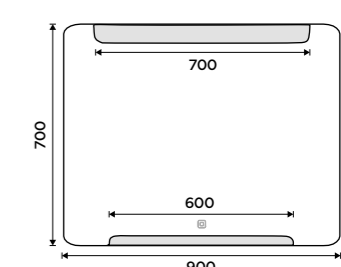

ZP 22019V

LED mirror 1000 x 700
Output 22,5W, chromaticity temperature 6000K. Aluminium frame.