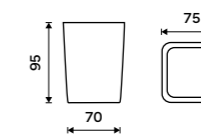

Set of soap dispenser, dish and cup

Gift package. Polyresin, bamboo. White matt.

BA 28000SET-05

SPARE PARTS

Spare dispenser cover

Bamboo.

BA 28031-K

Spare sieve

Bamboo.

BA 28059-S

Pump

Plastic. White matt.

1028KO-05

BA 28000SET-05, Set of soap dispenser, dish and cup