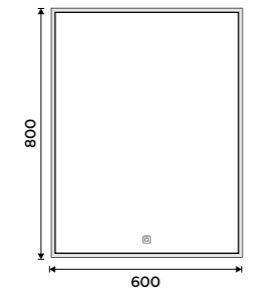

LED mirror 600 x 800
With touch sensor. Possibility of setting the color temperature 2700K - 6000K. Output 41W. Aluminium frame.

ZP 13002V