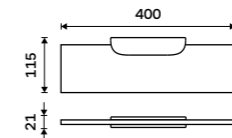

Shelf 400 mm

EXTRAWHITE satinated glass 8 mm. Black matt.

NKC 30091B-40-90