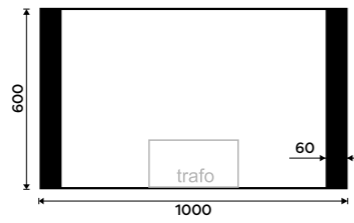

ZPC 41004-90

LED mirror 1200x650
Output 33 W, chromaticity temperature 4000K. Black matt.