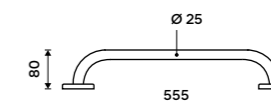

BM 7435-18

Grab bar 650 mm
Safety grab bar to bath or shower.
Burnished stainless steel 1.4301.

BM 7635-18

Cosmetic mirrors

chrome

You don't like big mirrors or there is simply no space in your bathroom for such mirror? You should spoil yourself with a magnifying cosmetic mirror. This wall-mounted mirror is adjustable. It is very practical and you don't need much space for it to fulfil its function.