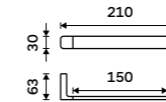

Towel holder 210 mm
White matt.

Novelties

MAB 29060-05

Towel holder 360 mm
White matt.

Novelties

MAB 29035-05

Towel holder 460 mm
White matt.

Novelties