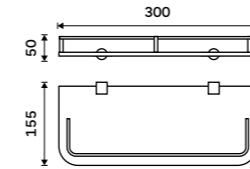

UN 1001S-40-26

Corner shelf with rail
Satinated glass. Chrome.

BR 11091RA-26

Shelf with rail 300 mm
Satinated glass. Chrome.

BR 11091AX-30-26

Shelf with rail 400 mm
Satinated glass. Chrome.

BR 11091AX-40-26