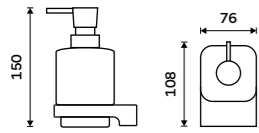

Soap dispenser
Ceramic container. Brass pump. Volume 320 ml. White matt.
Novelties
MAB 29031K-T-05

Soap dish
Ceramic. White matt.
Novelties
MAB 29059K-05

Toothbrush holder
Ceramic cup. White matt.
Novelties
MAB 29058K-05