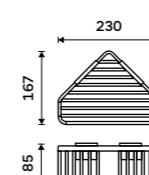

Ki 14003-26