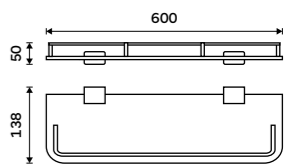

Ki 14091AX-40-26

Shelf with rail 500 mm
Satinated glass. Chrome.

Ki 14091AX-50-26

Shelf with rail 600 mm
Satinated glass. Chrome.

Ki 14091AX-60-26

SPARE PARTS

Corner shelf glass
Glass with rail.

1091RA-26