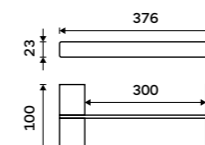

Towel holder 626 mm
Chrome.

Ki 14061-26

Swivel towel holder 375 mm
Chrome.

Ki 14096-26

Towel holder 210 mm
Chrome.

Ki 14060-26

Double towel holder 376 mm
Chrome.

Ki 14035D-26