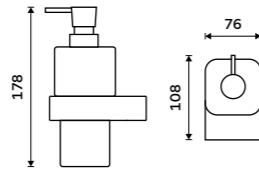

more at nimco.cz/en

- ▶ NKC 30059C-90, Soap dish
- ▶ NKC 30094KN-90, Toilet brush
- ▶ NKC 30098-90, Towel holder 384 mm

Soap dispenser
Satinated glass container. Brass pump.
Volume 290 ml. Black matt.

NKC 30031H-T-90