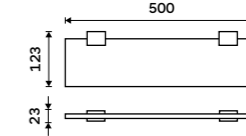

Shelf 600 mm

EXTRAWHITE satinated glass 8 mm.
Black matt.

Ki-14091B-60-90