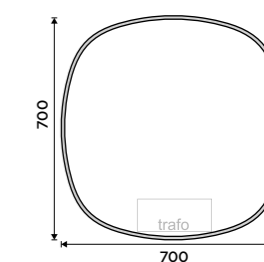

LED mirror dia. 700
Output 36 W, chromaticity temperature 6000K. Aluminium frame.

ZP 27001R