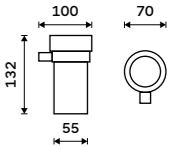

NA 28031W-T-b

NA 28031W

NA 28031W-T

Soap dish
Satinated glass. Chrome + black matt.

NA 28059W

NA 28058W

SPARE PARTS

1029W

1028T-90

1029W

1028Z-26

1028T-26

1059W

1058W