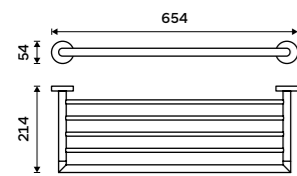

UN 13062A-26

Towel shelf 655 mm
With a rail for towel. Chrome.