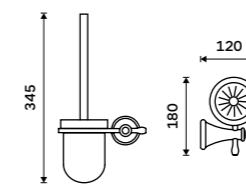

LA 19058KU-26

Toothbrush holder
Ceramic cup. Chrome.

LA 19058K-26

Toilet brush
Ceramic container. Chrome.
Novelties

LA 19094KU-26

Toilet brush
Ceramic container. Chrome.

LA 19094K-26

Spare toilet paper holder
Chrome.