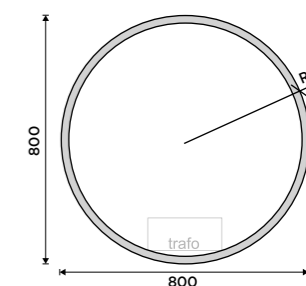

LED mirror dia. 800
Output 28 W, chromaticity temperature 6000K. Aluminium frame.

ZP 26002R