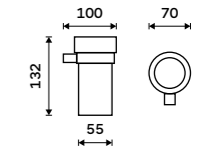

SPARE PARTS

1029KU

1029K-N

1028T-26

1028Y-26

1028T-26

SPARE PARTS

1058KU

1058K-N