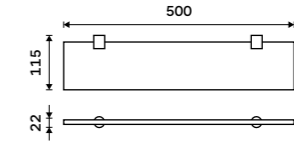

Shelf 600 mm
EXTRAWHITE satinated glass 8 mm.
Chrome.

BR 11091B-60-26