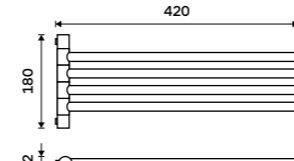

BR 11096-4-26