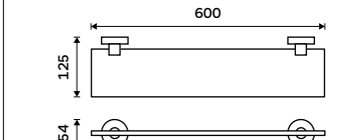

Shelf 600 mm
EXTRAWHITE satinated glass 8 mm. Brushed stainless steel.

UNM 13091B-60-10