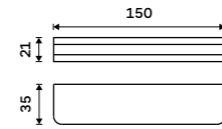

Shelf 200 mm

EXTRAWHITE satinated glass 8 mm. White matt.

Novelties

MAB 29091B-20-05