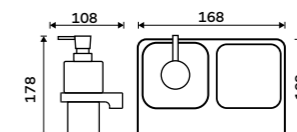

Soap dispenser and Toothbrush holder.
Satinated glass. Chrome.

Novelties

MA 2905831H-T-26