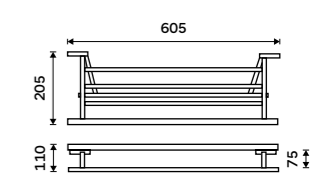

KE 22060P-26

Double towel holder 505 mm
Chrome.

KE 22046D-26

Double towel holder 605 mm
Chrome.

KE 22061D-26

Towel shelf 605 mm
With a rail for towel. Chrome.

KE 22063-26

Individual shelf holders
For glass maximally 8 mm thick. Chrome.