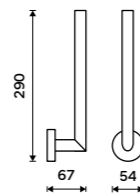

SPARE PARTS

1178WN-26

1178WN-1-26

1178WN-2-62

1094KU

1178WN-26

1178WN-1-26

1178WN-2-62

1094WN

1178W-26

1178Ki-2

1178W-3

1178Ki-3

1178W-2-62

1094W

1178WN-2-62

1094PA

1178W-2-62