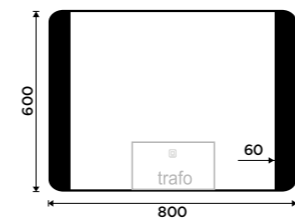

ZPC 42003V-90

LED mirror 1000x600
With touch sensor. Output 27 W. Possibility of setting the color temperature 2700K - 6000K. Black matt.