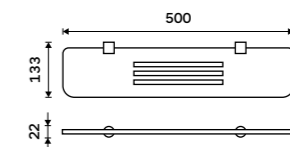

BR X350-26

Shelf 600 mm
Satinated PLEXIGLAS. Chrome.