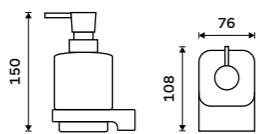

SPARE PARTS

1029H

1029C-Ki

1029C-Ki

1029H

1028T-90

1028T-90