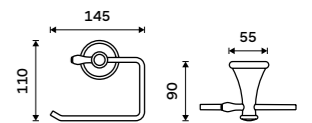

LA 19055-80