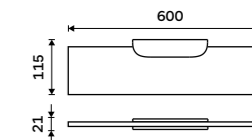

SPARE PARTS

Shelf glass 200 mm
EXTRAWHITE 8 mm.

1091B-20

Shelf glass 300 mm
EXTRAWHITE 8 mm.

1091B-30

Shelf glass 400 mm
EXTRAWHITE 8 mm.

1091B-40

Shelf glass 500 mm
EXTRAWHITE 8 mm.

1091B-50

Shelf glass 600 mm
EXTRAWHITE 8 mm.

1091B-60