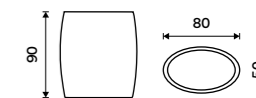

AV 15058-90