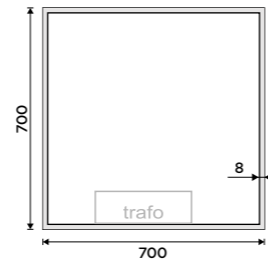

ZPC 13077-90

LED mirror 600 x 800
With touch sensor. Output 41W. Possibility
of setting the color temperature 2700K -
6000K. Black matt.