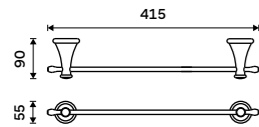

1094LA

Toilet paper holder
Antique copper.

LA 19055-80

Towel holder 415 mm
Antique copper.

LA 19035-80

Towel holder 515 mm
Antique copper.

LA 19046-80

Towel holder 635 mm
Antique copper.