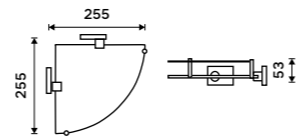

SPARE PARTS

1091RB

UN 1001SR-26