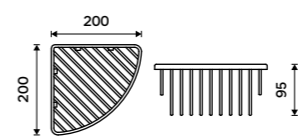

OP 108N-26

Wire soap dish
Shelf to bath or shower. High gloss.

OP 111N-26

Wire shelf
Shelf to bath or shower. High gloss.

OP 112N-26

Wire shelf
Shelf to bath or shower. High gloss.

OP 113N-26

Wire corner shelf
Shelf to bath or shower. High gloss.

AX 507-26

Wire corner shelf
Shelf to bath or shower. High gloss.

BO 303N-26

Wire shelf
Shelf to bath or shower. High gloss.

BO 312N-26

Wire shelf
Shelf to bath or shower. High gloss.

BO 313N-26