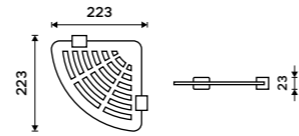

Ki X211-26

Shelf 300 mm
Satinated PLEXIGLAS, Chrome.