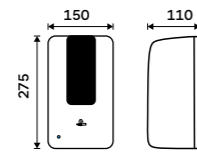

Touchless sanitizer gel or soap dispenser
Volume 1200 ml. ABS plastic. White.

HPU 31S-M-O