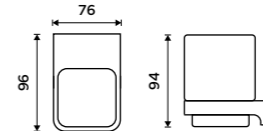

MA 2905831K-T-26

Soap dish
Ceramic. Chrome.

MA 29059K-26

Toothbrush holder
Ceramic cup. Chrome.

MA 29058K-26

Toothbrush holder. Double cup.
Ceramic. Chrome.
Novelties

MA 29058DK-26

SPARE PARTS