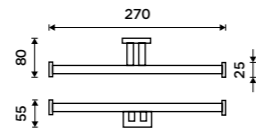

KE 22055MD-26

Toilet paper holder
Chrome.