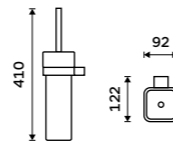

Toilet brush
Ceramic container. Chrome.

Ki 14094KN-HR-26