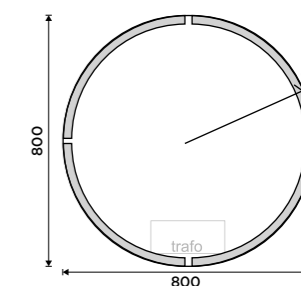

LED mirror dia. 600
Output 28W, chromaticity temperature 6000K. Aluminium frame.

ZP 24000R

LED mirror dia. 800
Output 29 W, chromaticity temperature 6000K. Aluminium frame.

ZP 24002R

LED mirror dia. 600
With touch sensor. Output 28W. Possibility of setting the color temperature 2700K - 6000K. Aluminium frame.