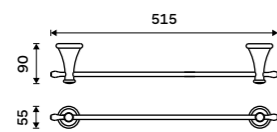

Towel holder 635 mm
Chrome.

LA 19061-26

Towel holder 250 mm
Chrome.

LA 19060-26

Shelf 300 mm
Shelf made of white artificial stone.
Chrome.

LA 19091UK-30-26

Shelf 400 mm
Shelf made of white artificial stone.
Chrome.