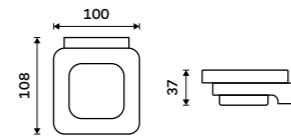

Toothbrush holder. Double cup.
Satinated glass. Chrome.

Novelties

MA 29058D-H-26