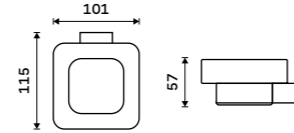

Toothbrush holder
Ceramic cup. Chrome.

Ki 14058K-26