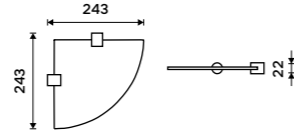

Shelf 200 mm
EXTRAWHITE satinated glass 8 mm.
Chrome.

BR 11091B-20-26