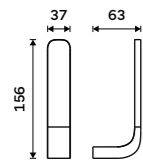

NKC 30055R-90

Toilet brush
Satinated glass container. Black matt.