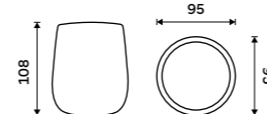

Soap dispenser
Ceramic container. Light gray matte.
Plastic pump. Volume 425 ml.
Novelties

TA 3131-04