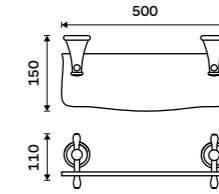

LA 19091UK-50-80

Shelf 500 mm
Clear glass. Antique copper.