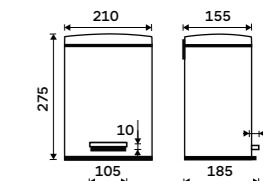

KOS 8005-90

Dust bin
Soft closing. Removable container 5 l.
Black matt.