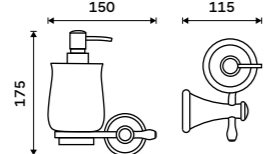

LA 19031K-65

Toothbrush holder
Ceramic cup. Antique brass.