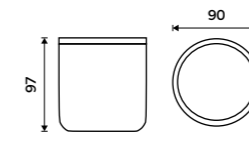

Toothbrush cup
Polyresin, bamboo. White matt.

KO 24057-05