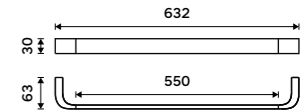

NK 30046-26

Towel holder 632 mm
Chrome.

NK 30061-26

Hook
Chrome.

NK 30054-26

Towel holder 384 mm
Chrome.

NK 30097-26

Towel holder 384 mm
Chrome.