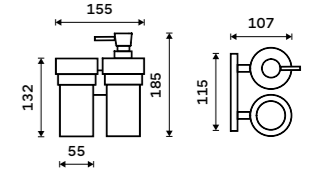

SPARE PARTS

1029W

1059W

1058W

SPARE PARTS

1028Y-26

1028T-26

1029W

1028Y-26

1028T-26