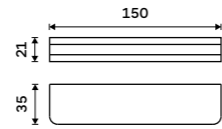

MA 29097-26

Towel holder 370 mm
Chrome.

MA 29098-26

Individual shelf holder
For glass maximally 8 mm thick. Chrome.

MA 29091BS-26

Shelf 200 mm
EXTRAWHITE satinated glass 8 mm.
Chrome.

MA 29091B-20-26

Shelf 300 mm
EXTRAWHITE satinated glass 8 mm.
Chrome.