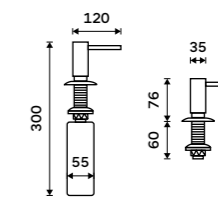

UNC 4031V-90

Soap or sanitizer gel dispenser
Diameter of pump head 35 mm. Brass.

UN 4031V-26