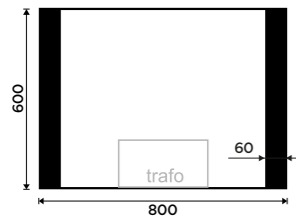

ZPC 41003-90

LED mirror 1000x600
Output 27 W, chromaticity temperature 4000K. Black matt.