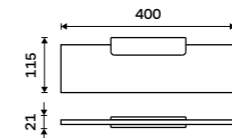

Shelf 400 mm

EXTRAWHITE satinated glass 8 mm. Black matt.

MAC 29091B-40-90