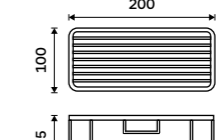

OP 108N-26

Wire soap dish
Shelf to bath or shower. High gloss.

OP 111N-26

Wire shelf
Shelf to bath or shower. High gloss.

OP 112N-26

Wire shelf
Shelf to bath or shower. High gloss.

OP 113N-26

Wire corner shelf
Shelf to bath or shower. High gloss.

AX 507-26

Wire corner shelf
Shelf to bath or shower. High gloss.

BO 303N-26

Wire shelf
Shelf to bath or shower. High gloss.

BO 312N-26

Wire shelf
Shelf to bath or shower. High gloss.

BO 313N-26