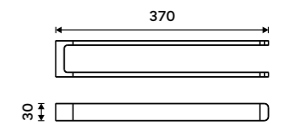

MA 29098-26