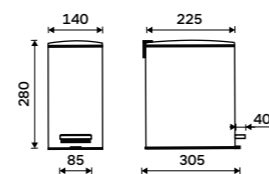

more at nimco.cz/en

5l

KOS 11005-90, Dust bin

Dust bin
Dust bin with removable container.
Volume 5 l. White matt.

Novelties

KOS 11005-05

Dust bin
Soft closing. Protection against fingerprints. Removable container 5 l.
Polished stainless steel S/S 1.4301.