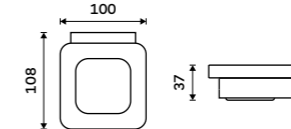

Toothbrush holder
Glass made of satinated glass. Black matt.

NKC 30058H-90