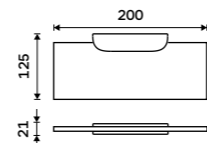

1091B-40

Shelf glass 500 mm
EXTRAWHITE 8 mm.

1091B-50

Shelf glass 600 mm
EXTRAWHITE 8 mm.

1091B-60

Black shelf IXI 200 mm

Satinated PLEXIGLAS. Black matt.

NKC X320-C-90