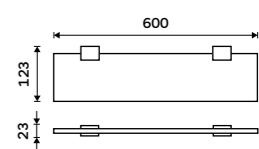

Ki-X360-C-90