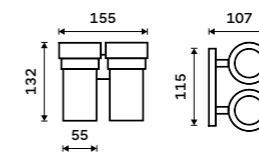

Soap dispenser with cup
Ceramic containers. Plastic pump. Chrome.

KE 2205831KN-26