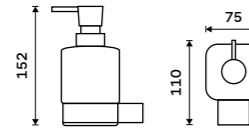

Soap dish
Ceramic. Chrome.

Ki 14059K-26