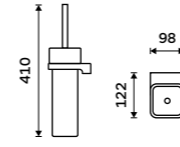

MAC 29094KN-90

Toilet brush
Ceramic container. Black matt.

MAC 29094KN-HR-90

Toilet brush holder
Ceramic container. Black matt.

Novelties

MAC 29094K-90

SPARE PARTS

Toilet brush
Brass. Black matt.