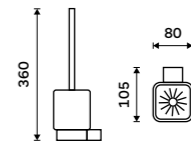

Toilet brush
Satinated glass container. Chrome.

Ki 14094CN-HR-26