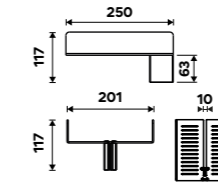

Stainless
steel

Zn

2091-DL-25-90, Shower Shelf

Shower Shelf
Aluminium
Novelties

2091-DH-25-90

Shower Shelf
Aluminium
Novelties

2091-DJ-25-90

Shower Shelf
Aluminium
Novelties