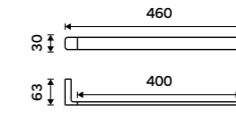

Novelties

MAB 29046-05

Towel holder 610 mm
White matt.