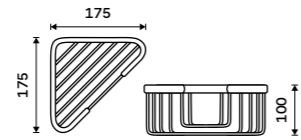

OP 123D-26

Wire shelf
Shelf to bath or shower. High gloss.

OP 108N-26

Wire soap dish
Shelf to bath or shower. High gloss.

OP 111N-26

Wire shelf
Shelf to bath or shower. High gloss.

OP 112N-26

Wire shelf
Shelf to bath or shower. High gloss.