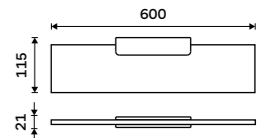

Shelf 600 mm

EXTRAWHITE satinated glass 8 mm. Black matt.

MAC 29091B-60-90