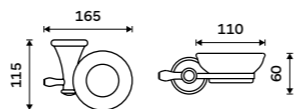

LA 19059K-65

SPARE PARTS

1059LA