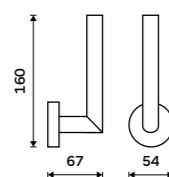

Spare toilet paper holder
Chrome.

UN 13055S-26