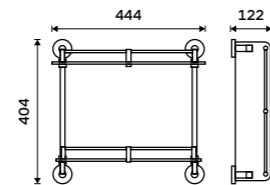

UN 13092CX-26