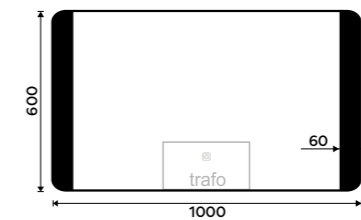

ZPC 42004V-90

LED mirror 1200x650
With touch sensor. Output 32 W. Possibility of setting the color temperature 2700K - 6000K. Black matt.