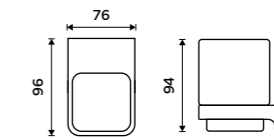

Toothbrush holder. Double cup.
Ceramic. Black matt.

Novelties

MAC 29058DK-90