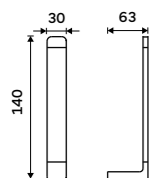

MAC 29055R-90

Toilet paper holder
Black matt.