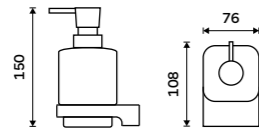

Soap dispenser
Ceramic container. Brass pump. Volume 320 ml. Chrome.

MA 29031K-T-26

Soap dispenser and Toothbrush holder.
Ceramic. Chrome.
Novelties

MA 2905831K-26

Soap dispenser and Toothbrush holder.
Ceramic. Chrome.
Novelties