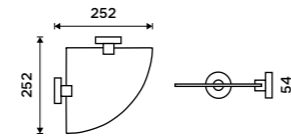

Shelf 200 mm
EXTRAWHITE satinated glass 8 mm.
Chrome.

UN 13091B-20-26