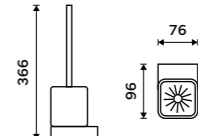

Toilet brush
Ceramic container. Black matt.

NKC 30094KN-HR-90