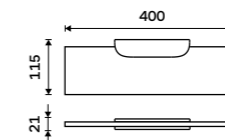

Shelf 500 mm
EXTRAWHITE satinated glass 8 mm.
Chrome.

NK 30091B-50-26