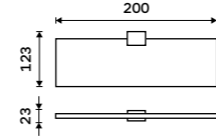

Shelf 300 mm

EXTRAWHITE satinated glass 8 mm.
Black matt.

Ki-14091B-30-90