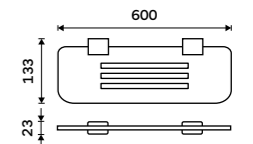

Ki X330-26

Shelf 400 mm
Satinated PLEXIGLAS, Chrome.

Ki X340-26

Shelf 500 mm
Satinated PLEXIGLAS, Chrome.

Ki X350-26

Shelf 600 mm
Satinated PLEXIGLAS, Chrome.

Ki X360-26

H59
Brass