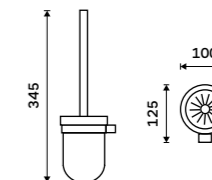

Toilet brush
Ceramic container. Chrome.
Novelties

BR 11094KU-26