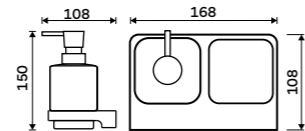

Soap dispenser
Ceramic container. Brass pump. Volume 320 ml. Chrome.

MA 29031K-T-26

Soap dispenser and Toothbrush holder.
Ceramic. Chrome.
Novelties

MA 2905831K-26

Soap dispenser and Toothbrush holder.
Ceramic. Chrome.
Novelties