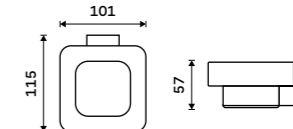

Toothbrush holder
Ceramic cup. Black matt.

Ki-14058K-90