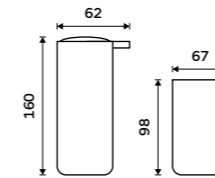

Soap dispenser with cup

Polyresin. Plastic pump - chrome. Black matt.

OM 1605831-90