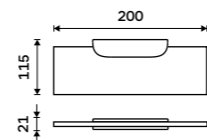

NK 30098-26

Individual shelf holder
For glass maximally 8 mm thick. Chrome.

NK 30091BS-26

Shelf 200 mm
EXTRAWHITE satinated glass 8 mm.
Chrome.

NK 30091B-20-26

Shelf 300 mm
EXTRAWHITE satinated glass 8 mm.
Chrome.