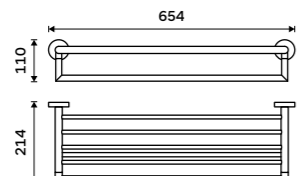

UN 13063-26

Towel shelf 655 mm
With a rail for towel. Chrome.