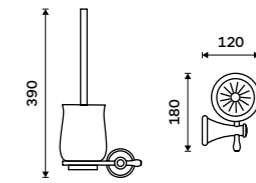

LA 19094K-65

Spare toilet paper holder
Antique brass.