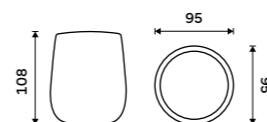

Soap dispenser

Ceramic container. Taupe mat. Plastic pump. Volume 425 ml.

Novelties

TA 3131-07