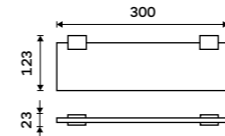

Shelf 400 mm
EXTRAWHITE satinated glass 8 mm.
Chrome.

Ki 14091B-40-26