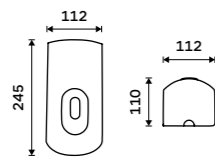

HP 9531-M-04

SPARE PARTS

1028HP-DR

1028HP-M