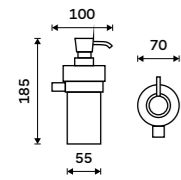

Soap dispenser
Satinated glass. Brass pump. Volume 250 ml. Chrome.

BR 11031W-T-26