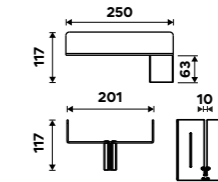

Stainless
steel

Zn

2091-DL-25-90, Shower Shelf

Shower Shelf
Aluminium
Novelties

2091-DH-25-90

Shower Shelf
Aluminium
Novelties

2091-DJ-25-90

Shower Shelf
Aluminium
Novelties