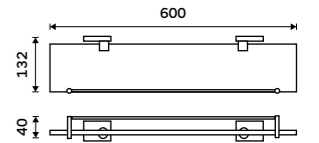

Corner shelf with rail
EXTRAWHITE satinated glass 8 mm.
Chrome.

KE 22091RBX-26

SPARE PARTS

1091RB

UN 1001SR-26

Shelf with rail 300 mm
EXTRAWHITE satinated glass 8 mm.
Chrome.

KE 22091BX-30-26

1091B-30

Shelf with rail 400 mm
EXTRAWHITE satinated glass 8 mm.
Chrome.

KE 22091BX-40-26

1091B-40

UN 1001S-25-26

Shelf with rail 500 mm
EXTRAWHITE satinated glass 8 mm.
Chrome.

KE 22091BX-50-26

1091B-50

UN 1001S-40-26

Shelf with rail 600 mm
EXTRAWHITE satinated glass 8 mm.
Chrome.

KE 22091BX-60-26

1091B-60