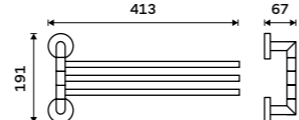

UN 13096-3-26

Hairdryer holder
Hole 95 mm. Chrome.