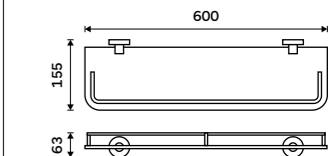

UN 13091AX-40-26

Shelf with rail 500 mm
Satinated glass. Chrome.

UN 13091AX-50-26

Shelf with rail 600 mm
Satinated glass. Chrome.

UN 13091AX-60-26

SPARE PARTS

Corner shelf glass
Glass with rail.

1091RA-26