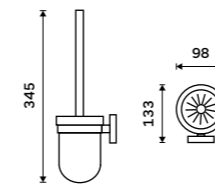

UN 13055MD-26

Toilet brush
Ceramic container. Chrome.
Novelties

UN 13094KU-26

Toilet brush
Satinated glass container. Chrome.

UN 13094WN-26

Toilet brush holder
Satinated glass container. Chrome.

UN 13094W-26