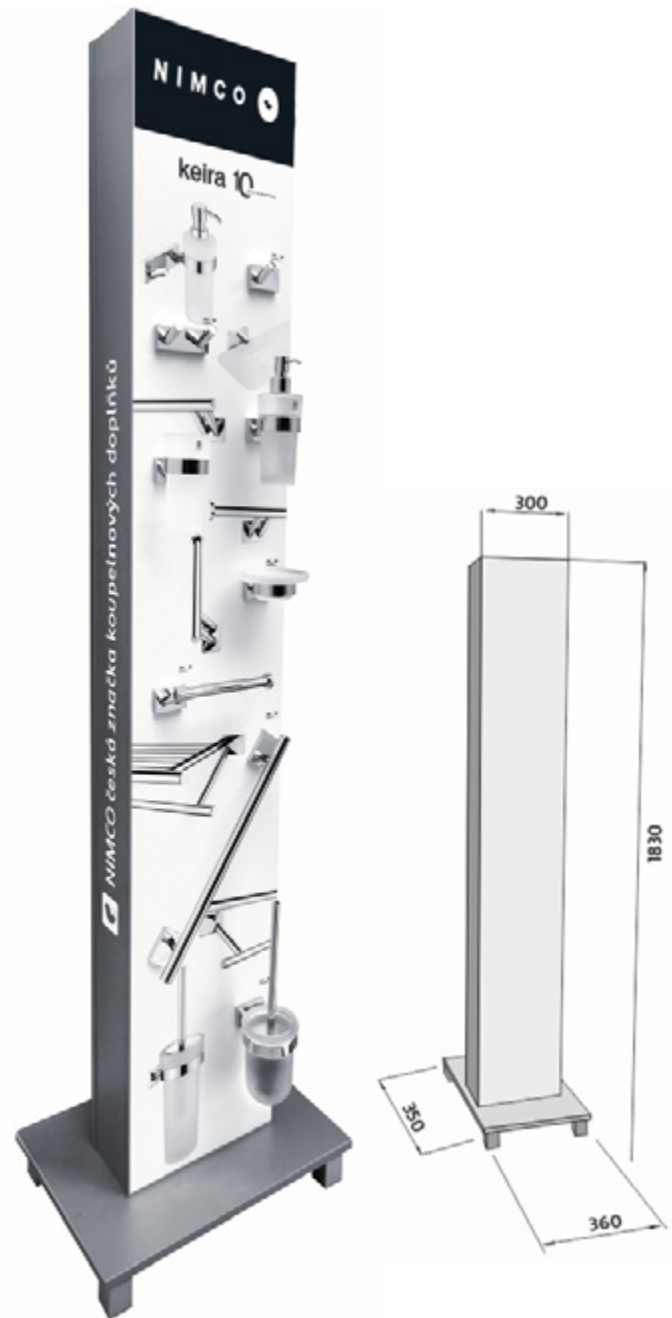

Soft closing
Dust bin with slow and soft closing system.

Aluminium
ALU Aluminium

Soft touch
Special additional surface treatment. The surface is soft, pleasant to the touch.

Exhibition panel
No.21

Exhibition panel
No.017