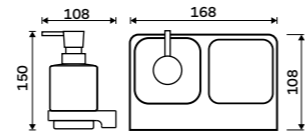

Soap dish
Ceramic. Chrome.

MA 29059K-26