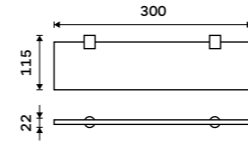

Shelf 400 mm
EXTRAWHITE satinated glass 8 mm.
Chrome.

BR 11091B-40-26