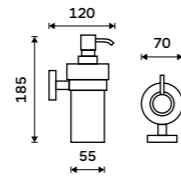

Soap dispenser
Ceramic container. Brass pump. Volume 250 ml. Brushed stainless steel.

UNM 13031KN-T-10