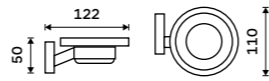

Toothbrush holder
Glass made of satinated glass. Chrome.

KE 22058W-26