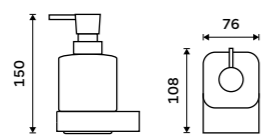

Soap dish
Ceramic. Black matt.

NKC 30059K-90