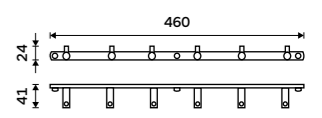

BR 11109-26

Rail with three double hooks
Chrome.