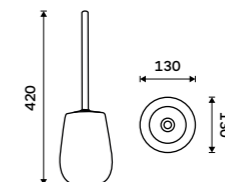

Set dispenser, cup, toilet brush
Ceramic containers. Light gray matte.
Plastic pump. Stainless steel brush handle.
Novelties

TA SET-04

SPARE PARTS

1028TA-08

1178TA-08

1178TA-R-08

1178TA-3-08

1178TA-2-62

SPARE PARTS

1028TA-04

1178TA-04

1178TA-R-04

1178TA-3-04

1178TA-2-62