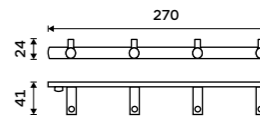

BR 11104-26

Rail with six single hooks
Chrome.