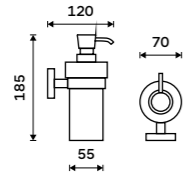

Soap dispenser
Ceramic container. Brass pump. Volume 250 ml. Chrome.

UN 13031KN-T-26