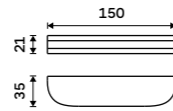

Individual shelf holder

For glass maximally 8 mm thick. Black matt.

NKC 30091BS-90