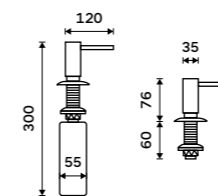

UNM 4031VH-10

Soap or sanitizer gel dispenser
Diameter of pump head 35 mm. Brass.
Black matt.

UNC 4031V-90

Soap or sanitizer gel dispenser
Diameter of pump head 35 mm. Brass.

UN 4031V-26

Soap or sanitizer gel dispenser
Diameter of pump head 35 mm. Brass.