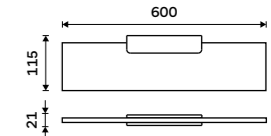

MAB 29091B-50-05

Shelf 600 mm

EXTRAWHITE satinated glass 8 mm. White matt.

Novelties

MAB 29091B-60-05

SPARE PARTS

Shelf glass 200 mm
EXTRAWHITE 8 mm.

1091B-20