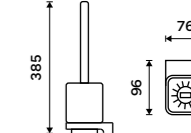

Toilet brush
Ceramic container. White matt.
Novelties
MAB 29094KN-HR-05

SPARE PARTS