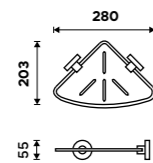

Corner shelf IXI
Satinated PLEXIGLAS. Brushed stainless steel.

Novelties

UNM X208-10