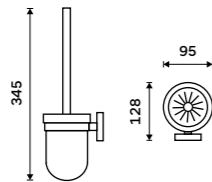

Pump
Brushed stainless steel.

1028L-10

Pump
Brass.

1028T-10

Toilet brush holder
Ceramic container. Brushed stainless steel.

Novelties

UNM 13094KU-10

Toilet brush holder
Satinated glass container. Brushed stainless steel.