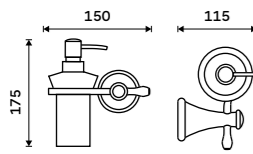

Novelties

LA 19031KU-80

Soap dispenser
Ceramic pump. Plastic pump. Volume 300 ml. Antique copper.