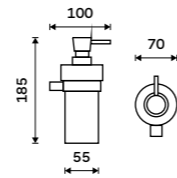

Toothbrush holder
Ceramic cup. Chrome.

Novelties

BR 11058KU-26