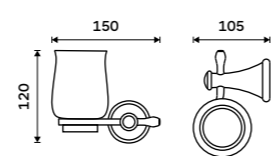

LA 19058K-26

Toilet brush
Ceramic container. Chrome.
Novelties