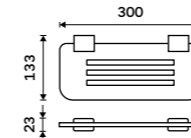

Ki-X330-90

Shelf IXI 400 mm
Satinated PLEXIGLAS, Black matt.