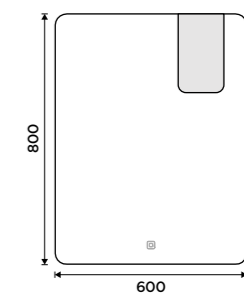

Model 25000

Minimalism and timelessness are declined more and more often in the field of modern design. The model 25000V perfectly matches other furnishing in the same spirit. Elegant mirror with rounded edges and a LED strip in the upper side of the mirror provides interesting and distinctive lighting.

more at nimco.cz/en

MIRROR:

ZP 25002, LED mirror 600 x 800

ZK 20465-26, Cosmetic LED mirror with touch sensor

ACCESSORIES:

KE 22060D-26, Double towel holder 650 mm

KE 22058KN-26, Toothbrush holder

KE 22031KN-T-26, Soap dispenser

ZP 25002

ZP 25002V