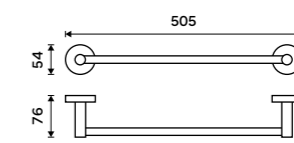

Towel holder 505 mm
Brushed stainless steel.

UNM 13046-10

Towel holder 655 mm
Brushed stainless steel.

UNM 13061-10

Hook
Brushed stainless steel.

UNM 13054S-10

Hook
Brushed stainless steel.

UNM 13054L-10