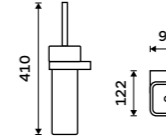

NKC 30031K-T-90

Soap dish
Ceramic. Black matt.

NKC 30059K-90

Toothbrush holder
Ceramic cup. Black matt.

NKC 30058K-90

Toilet brush holder
Ceramic container. Black matt.

Novelties
NKC 30094K-90

Toilet brush
Ceramic container. Black matt.