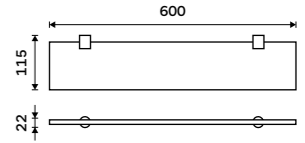

SPARE PARTS

Corner shelf glass
EXTRAWHITE 8 mm.

1091RB

Shelf glass 200 mm
EXTRAWHITE 8 mm.

1091B-20

Shelf glass 300 mm
EXTRAWHITE 8 mm.

1091B-30

Shelf glass 400 mm
EXTRAWHITE 8 mm.

1091B-40

Shelf glass 500 mm
EXTRAWHITE 8 mm.

1091B-50

Shelf glass 600 mm
EXTRAWHITE 8 mm.

1091B-60