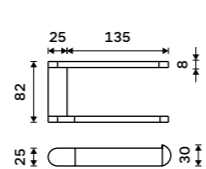

NA 28055M

Spare toilet paper holder
Chrome + black matt.

NA 28055R