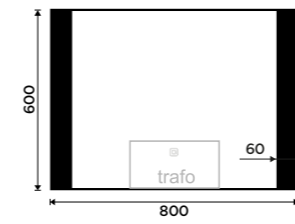

ZPC 41003V-90

LED mirror 1000x600
With touch sensor. Output 27 W. Possibility of setting the color temperature 2700K - 6000K. Black matt.