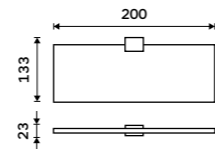

Ki-X320-C-90

Shelf IXI 300 mm
Satinated PLEXIGLAS, Black matt.