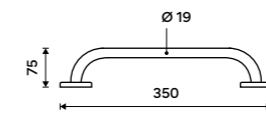

BM 7035LZ-18

Grab bar 275 mm
Safety grab bar to bath or shower.
Burnished stainless steel 1.4301.

BM 3035M-18

Grab bar
Safety grab bar to bath or shower.
Burnished stainless steel 1.4301.

BM 3035-18

Grab bar
Safety grab bar to bath or shower.
Burnished stainless steel 1.4301.