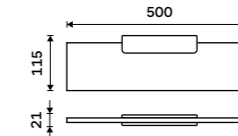

Shelf 600 mm
EXTRAWHITE satinated glass 8 mm.
Chrome.

MA 29091B-60-26