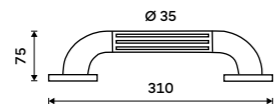

BM 7035-18

Grab bar
Safety grab bar to bath or shower.
Stainless steel 1.4301.

BM 7035C-26

Plastic grab bar
Safety grab bar to bath or shower. Load bearing capacity up to 100 kg. White ABS plastic.

BM 1035M-05