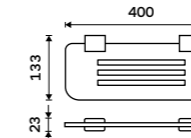

Ki-X340-90

Shelf IXI 500 mm
Satinated PLEXIGLAS, Black matt.