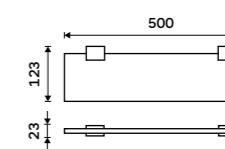

Ki-X350-C-90

Shelf 600 mm
Satinated PLEXIGLAS, Black matt.