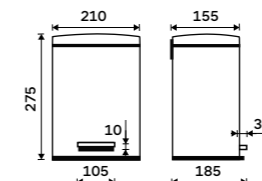

KOS 8005-05

Dust bin
Soft closing. Protection against fingerprints. Removable container 5 l.
Brushed S/S 1.4301.