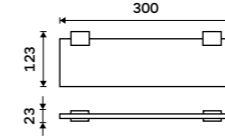

Shelf 400 mm

EXTRAWHITE satinated glass 8 mm.
Black matt.

Ki-14091B-40-90