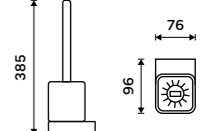

NK 30031K-26

NK 30031K-T-26

Soap dish
Ceramic. Chrome.

NK 30059K-26

Toothbrush holder
Ceramic cup. Chrome.

NK 30058K-26

Novelties

NK 30094K-26

NK 30094KN-26

NK 30094KN-HR-26

SPARE PARTS

1029Ki

1059Ki

1058Ki

1028Z-26

1028T-26

SPARE PARTS

1178Ki-26

1178WN-26

1178HR-26

1178Ki-2

1178WN-1-26

1178HR-1-26

1178Ki-1

1178Ki-3

1178Ki-2-62

1094Ki

1178WN-2-62

1094KN