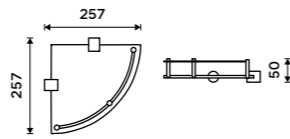

UN 1001S-40-26

Corner shelf with rail
Satinated glass. Chrome.

BR 11091RA-26

Shelf with rail 300 mm
Satinated glass. Chrome.

BR 11091AX-30-26

Shelf with rail 400 mm
Satinated glass. Chrome.

BR 11091AX-40-26