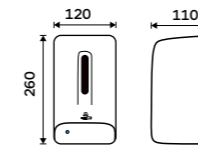

Touchless hand sanitizer dispenser
Volume 1000 ml. ABS plastic. White.

HPI 31S-DR