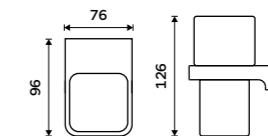

Toothbrush holder
Glass made of satinated glass. White matt.

Novelties
MAB 29058C-05