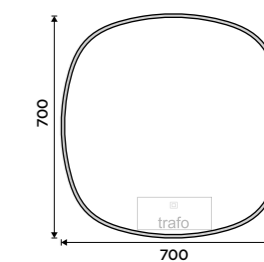

LED mirror dia. 700
With touch sensor. Output 36 W. Possibility of setting the color temperature 2700K - 6000K. Aluminium frame.

ZP 27001RV