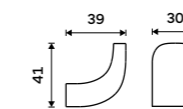

NK 30046-26

Towel holder 632 mm
Chrome.

NK 30061-26

Hook
Chrome.

NK 30054-26

Towel holder 384 mm
Chrome.

NK 30097-26

Towel holder 384 mm
Chrome.