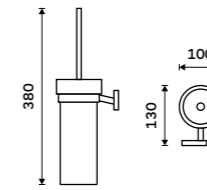

1028T-26

Double toilet paper holder
Chrome.

KE 22055MD-26

Toilet paper holder
Chrome.

KE 22055-26

Toilet brush
Ceramic container. Chrome.

KE 22094K-26

Toilet brush
High container made of satinated glass.
Chrome.