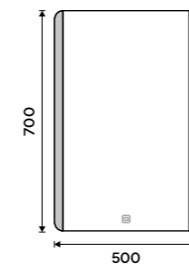

ZP 17001V

LED mirror 600 x 800
With touch sensor. Possibility of setting the color temperature 2700K - 6000K. Output 21W. Aluminium frame.