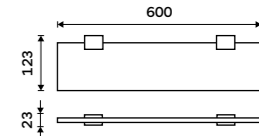

Individual shelf holders
For glass maximally 8 mm thick. Chrome.

Ki 14091BS-26

Corner shelf
EXTRAWHITE satinated glass 8 mm.
Chrome.

Ki 14091RB-26

Shelf 200 mm
EXTRAWHITE satinated glass 8 mm.
Chrome.

Ki 14091B-1U-20-26

Shelf 300 mm
EXTRAWHITE satinated glass 8 mm.
Chrome.

Ki 14091B-30-26

Shelf 400 mm
EXTRAWHITE satinated glass 8 mm.
Chrome.

Ki 14091B-40-26

Shelf 500 mm
EXTRAWHITE satinated glass 8 mm.
Chrome.

Ki 14091B-50-26

Shelf 600 mm
EXTRAWHITE satinated glass 8 mm.
Chrome.

Ki 14091B-60-26

SPARE PARTS

1091RB

1091B-20

1091B-30

1091B-40

1091B-50

1091B-60

Corner shelf
Satinated glass. Chrome.

Ki 14091RA-26

Shelf with rail 300 mm
Satinated glass. Chrome.

Ki 14091AX-30-26

Shelf with rail 400 mm
Satinated glass. Chrome.

Ki 14091AX-40-26

Shelf with rail 500 mm
Satinated glass. Chrome.

Ki 14091AX-50-26

Shelf with rail 600 mm
Satinated glass. Chrome.

Ki 14091AX-60-26

SPARE PARTS

1091RA-26

1091AX-30-26

1091AX-40-26

1091AX-50-26

1091AX-60-26