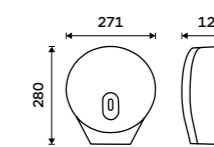

HP 9555M-04

Toilet paper dispenser
ABS plastic. Silver metallic.

HP 9555J-04

Hygiene bag holder
ABS plastic. Chrome.

UN 9005P-26

V-fold paper towel dispenser
ABS plastic. Silver metallic.

HP 9580-04

Touchless sanitizer gel or soap dispenser
Volume 1200 ml. ABS plastic. White.