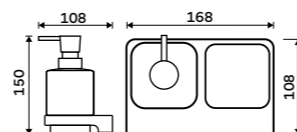

Soap dispenser and Toothbrush holder.
Satinated glass. Chrome.

Novelties

MA 2905831C-T-26