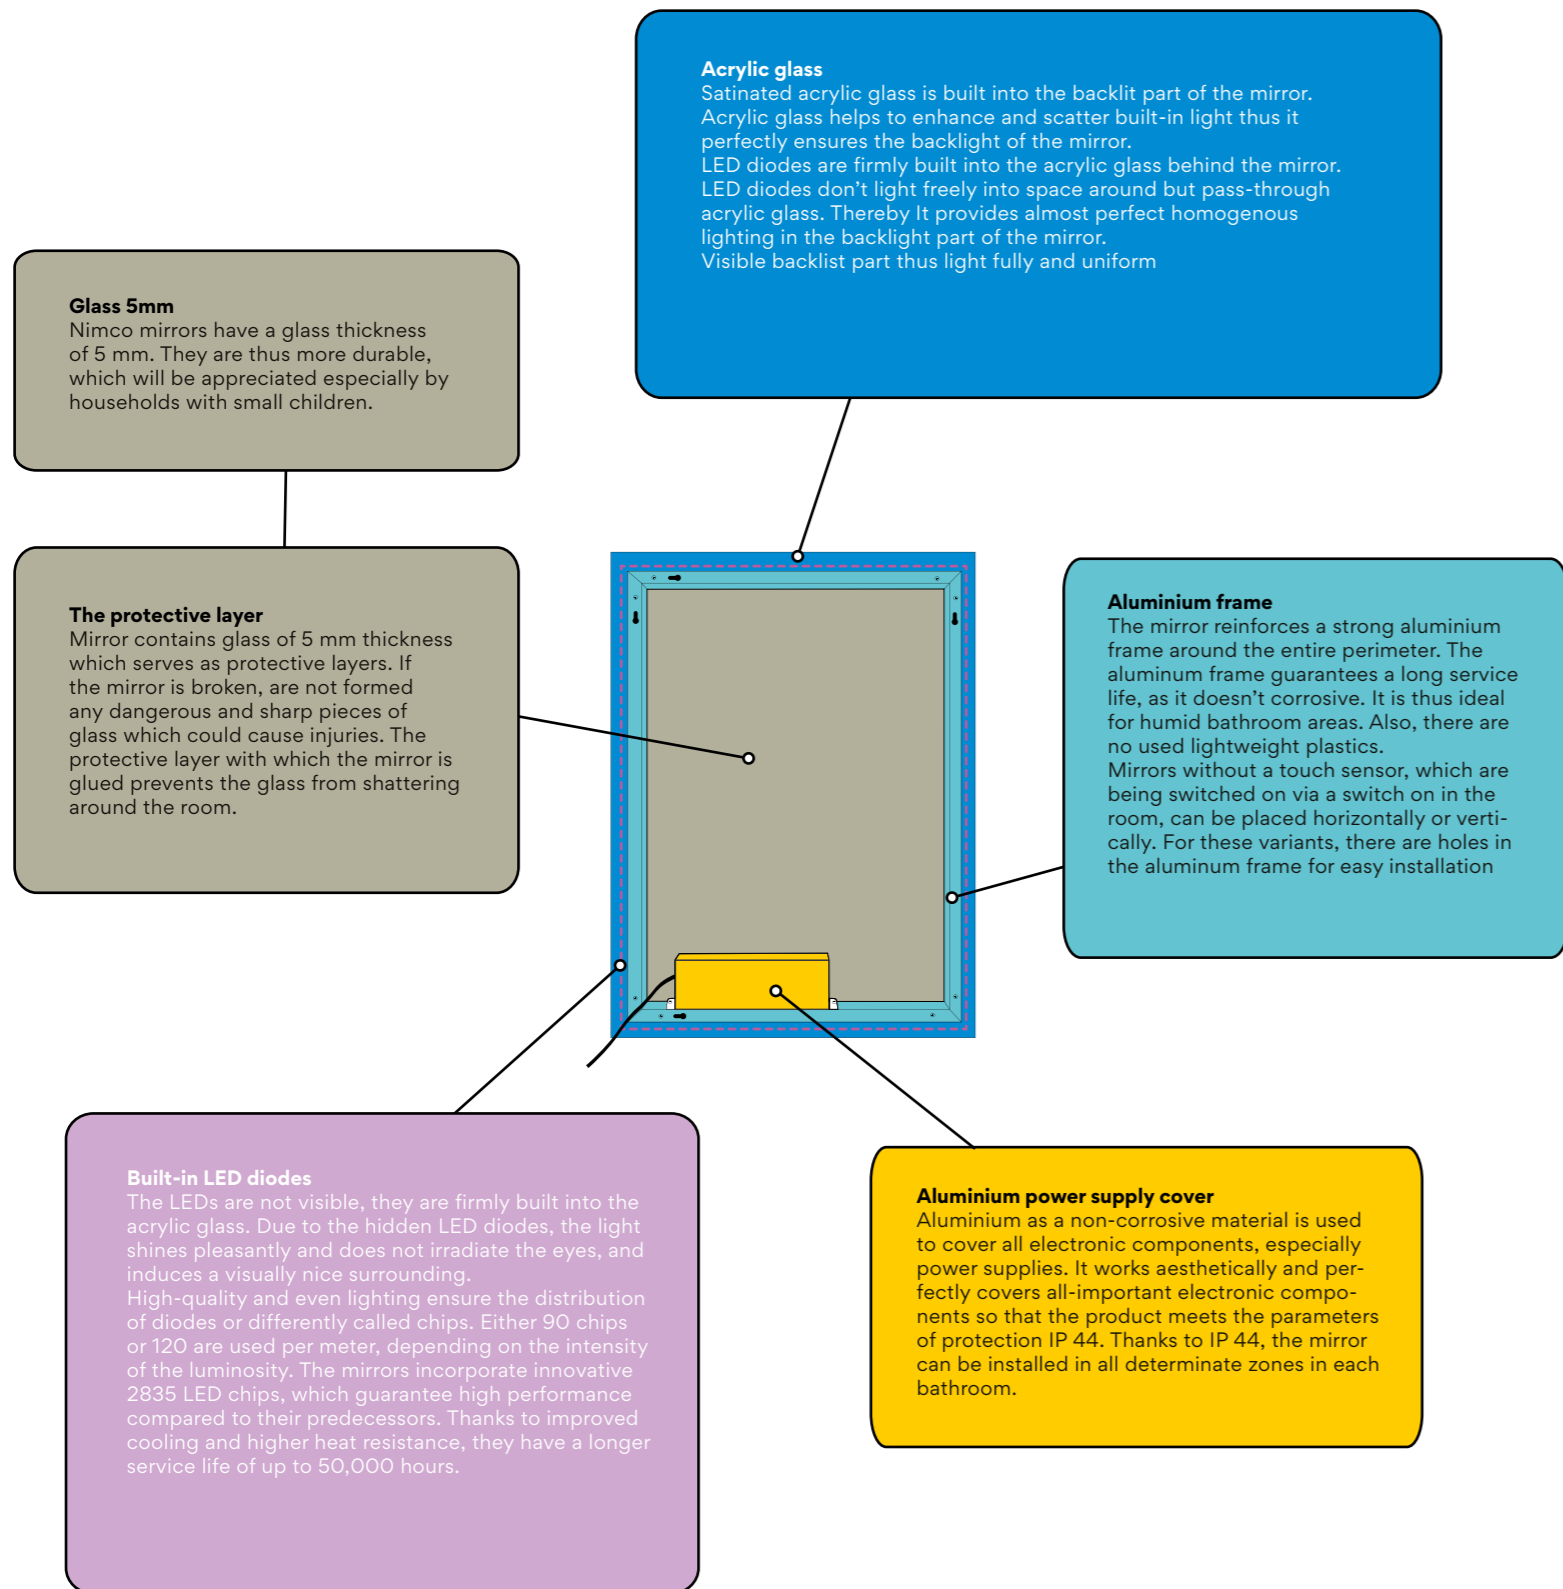

Construction elements of LED mirrors

6 main construction elements

Acrylic glass - Aluminum frame - Protective layer, glass 5mm - Aluminum power supply cover - Built-in LED diodes