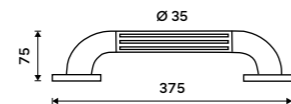

BM 1035-05

Plastic grab bar
Safety grab bar to bath or shower. Load bearing capacity up to 100 kg. White ABS plastic.