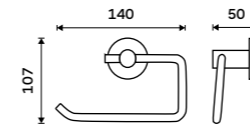

Toilet paper holder
Brushed stainless steel.

UNM 13055B-10