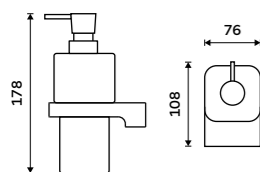

SPARE PARTS

1029H

1029C-Ki

1029C-Ki

1029H

1028T-90

1028T-90