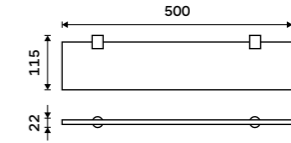

Shelf 600 mm
EXTRAWHITE satinated glass 8 mm.
Chrome.

BR 11091B-60-26