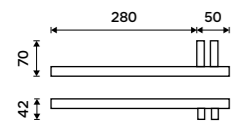

KE 22060AL-26

Right towel holder 280 mm
Assembled to furniture Chrome.