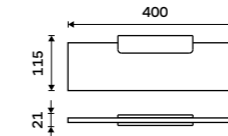

MAB 29091B-30-05

Shelf 400 mm

EXTRAWHITE satinated glass 8 mm. White matt.

Novelties

MAB 29091B-40-05

Shelf 500 mm

EXTRAWHITE satinated glass 8 mm. White matt.

Novelties