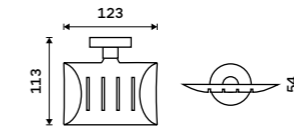

SPARE PARTS

Pump
Plastic. Chrome.

1028Z-26

Pump
Brass. Chrome.

1028T-26

All-metal soap dish
Chrome.

UN 13059M-26

Wire soap dish
Chrome.