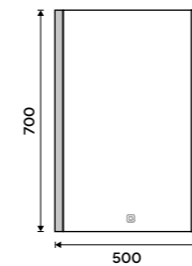

ZP 11001V

LED mirror 600 x 800
With touch sensor. Possibility of setting the color temperature 2700K - 6000K. Output 24W. Aluminium frame.