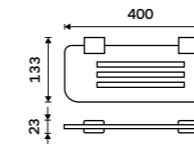

Ki X340-26

Shelf 500 mm
Satinated PLEXIGLAS, Chrome.