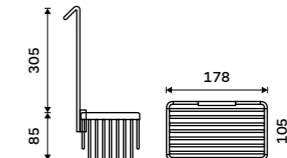

Ki 14001H-26

Wire corner shelf
For hanging to shower. Chrome.

Ki 14003H-26

Wire shelf
For hanging to shower. Chrome.

Ki 14015H-26

Wire double shelf
For hanging to shower. Chrome.

Ki 14017D-H-26

Shower Shelf
stainless steel 1.43001
Novelties