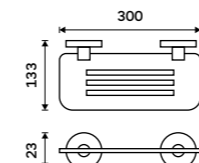

Shelf IXI 300 mm
Satinated PLEXIGLAS. Brushed stainless steel.

UNM X330-10