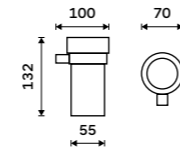

SPARE PARTS

1029W

1059W

1058W

1028Y-26

1028T-26