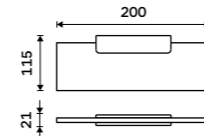

Shelf 300 mm

EXTRAWHITE satinated glass 8 mm. White matt.

Novelties

MAB 29091B-30-05