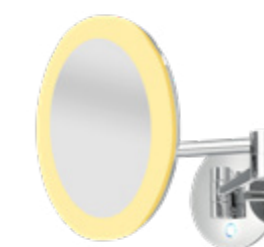

Cosmetic LED mirror with touch sensor
With backlit sensor, 2700 and 6500 K, output 8 W, 5x magnifying. Chrome.