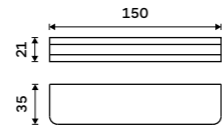

Individual shelf holder

For glass maximally 8 mm thick. Black matt.

MAC 29091BS-90