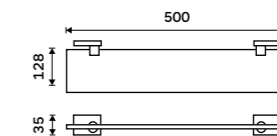

Shelf 600 mm
EXTRAWHITE satinated glass 8 mm.
Chrome.

KE 22091B-60-26