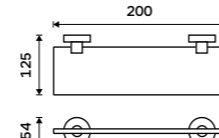

Shelf 300 mm
EXTRAWHITE satinated glass 8 mm.
Chrome.

UN 13091B-30-26