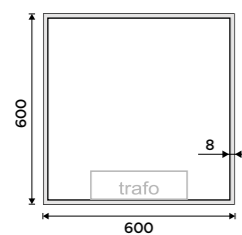

ZP13066

LED mirror 700x700
Output 32 W, chromaticity temperature
4000-4500K. Aluminium frame.