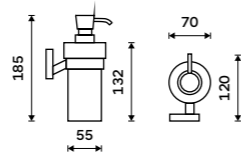

Soap dispenser
Ceramic container. Brass pump. Volume 250 ml. Chrome.

KE 22031KN-T-26