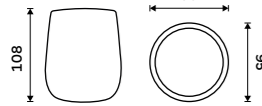

SPARE PARTS

1028TA-90

1178TA-90

1178TA-R-90

1178TA-3-90

1178TA-2-62

SPARE PARTS

1028TA-05

1178TA-05

1178TA-R-05

1178TA-3-05

1178TA-2-62