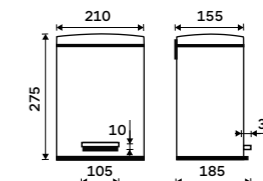

Novelties

KOS 8005-18

Dust bin
Dust bin with removable container.
Volume 5 l. White matt.

KOS 8005-05

Dust bin
Soft closing. Protection against fingerprints. Removable container 5 l.
Brushed S/S 1.4301.

KOS 8005-10