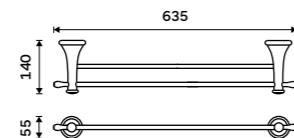

Single hook
Antique copper.

LA 19054-80

Double towel holder 515 mm
Antique copper.

LA 19046D-80

Double towel holder 635 mm
Antique copper.

LA 19061D-80

Towel shelf 635 mm
With a rail for towel. Antique copper.