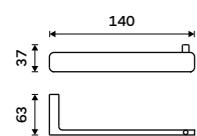

MAC 29055-90

Towel holder 210 mm
Black matt.