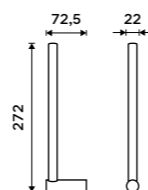

Toilet brush
Ceramic container. Chrome.

BR 11094K-26