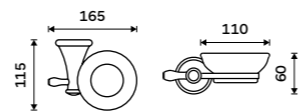

LA 19059K-26

SPARE PARTS

1059LA

SPARE PARTS

1178LA-26

1178LA-26

1178LA-R-26

1178LA-R-26

1178LA-2-62

1178LA-2-62

1094KU

1094LA