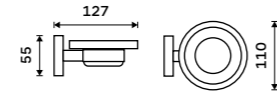

Toothbrush holder
Glass made of satinated glass. Brushed stainless steel.

UNM 13058W-10