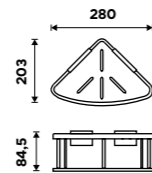

Shower Shelf
stainless steel 1.43001
Novelties

Ki 14008-B-26