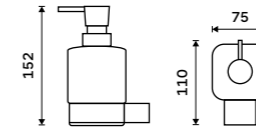

Soap dish
Ceramic. Black matt.

Ki-14059K-90