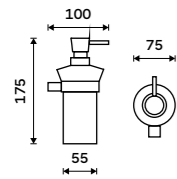

Bristles of toilet brush
Plastic. Black.

1178WN-2-62

Toilet brush container
Satinated glass.

1094WN

Soap dispenser
Satinated glass. Brass pump - chrome.
Volume 280 ml. Chrome + black matt.

Novelties
NA 28031KU-T