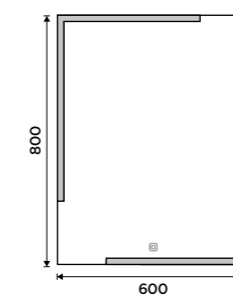

LED mirror 600 x 800

With touch sensor. Possibility of setting the color temperature 2700K - 6000K. Output 32W. Aluminium frame.

ZP 14002V