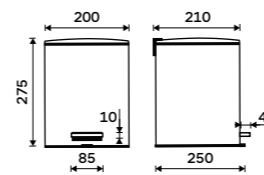

Novelties

KOS 9005-18

Dust bin
Dust bin with removable container.
Volume 5 l. White matt.