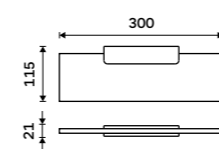

Shelf IXI 300 mm

Satinated PLEXIGLAS. Black matt.

MAC X330-C-90