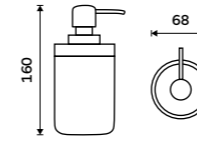

Cotton pad box
Polyresin, bamboo. White matt.

KO 24051-05