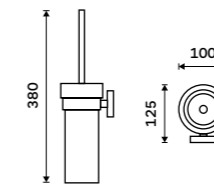

Toilet brush holder
Ceramic container. Chrome.

UN 13094K-26