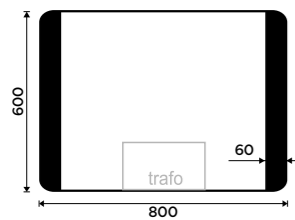

ZPC 42003-90

LED mirror 1000x600
Output 27 W, chromaticity temperature 4000K. Black matt.