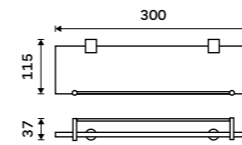

Shelf with rail 400 mm
EXTRAWHITE satinated glass 8 mm.
Chrome.

BR 11091BX-40-26