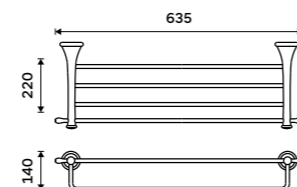

LA 19063-80