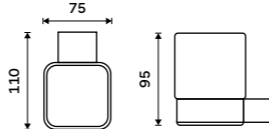

SPARE PARTS

1029C-Ki

1059C-Ki

1058C-Ki

1028T-90