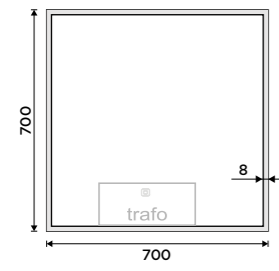

LED mirror 700x700
With touch sensor. Output 32 W. Possibility of setting the color temperature 2700K - 6000K. Aluminium frame.

ZP 13077V