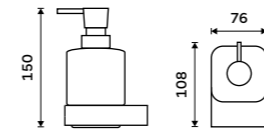

Soap dish
Satinated glass. Chrome.

NK 30059C-26