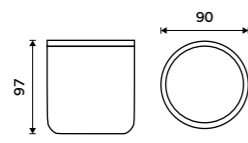

Toothbrush cup
Polyresin, bamboo. Sand beige.

KO 24057-86