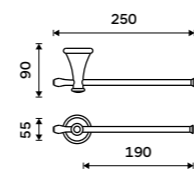

LA 19035-65

Towel holder 515 mm
Antique brass.

LA 19046-65

Towel holder 635 mm
Antique brass.

LA 19061-65

Towel holder 250 mm
Antique brass.

LA 19060-65

Shelf 300 mm
Shelf made of white artificial stone.
Antique brass.