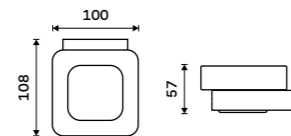

Toothbrush holder
Ceramic cup. Black matt.

NKC 30058K-90