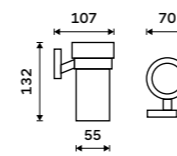

Double toothbrush holder
Ceramic cups. Chrome.

KE 22058DKN-26