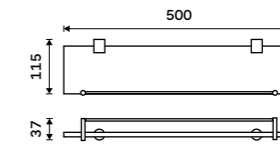

Shelf with rail 600 mm
EXTRAWHITE satinated glass 8 mm.
Chrome.

BR 11091BX-60-26