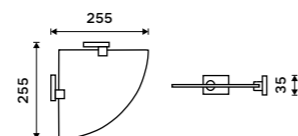

Shelf 200 mm
EXTRAWHITE satinated glass 8 mm.
Chrome.

KE 22091B-20-26