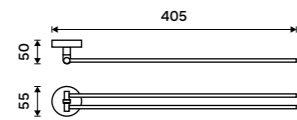

UN 13046A-26

Towel holder 655 mm
Chrome.

UN 13061A-26

Towel holder 655 mm
Chrome.

UN 13061DA-26

Swivel towel holder 405 mm
With two arms. Chrome.

UN 13096N-26

Swivel towel holder 413 mm
With two arms. Chrome.