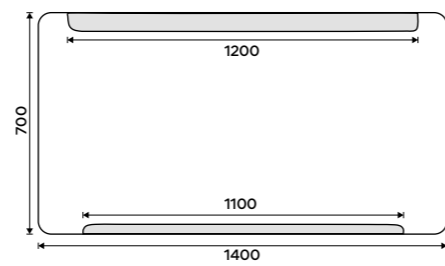

ZP 22004

LED mirror 1200 x 700
Output 28,5W, chromaticity temperature 6000K. Aluminium frame.

ZP 22006

LED mirror 1400 x 700
Output 34,5W, chromaticity temperature 6000K. Aluminium frame.

ZP 22008

LED mirror 1000 x 700
With touch sensor. Output 22,5W. Possibility of setting the color temperature 2700K - 6000K. Aluminium frame.