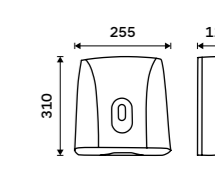

HP 9555M-04

Toilet paper dispenser
ABS plastic. Silver metallic.

HP 9555J-04

Hygiene bag holder
ABS plastic. Chrome.

UN 9005P-26

V-fold paper towel dispenser
ABS plastic. Silver metallic.

HP 9580-04

Touchless sanitizer gel or soap dispenser
Volume 1200 ml. ABS plastic. White.