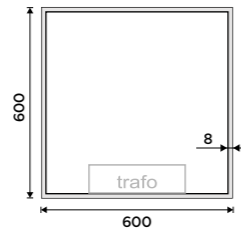

ZPC 13066-90

LED mirror 700x700
Output 32 W, chromaticity temperature
4000-4500K. Black matt.