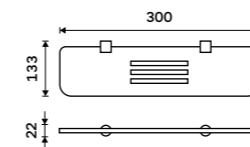

Novelties

BR X208-26

Corner shelf IXI
Satinated PLEXIGLAS. Chrome.

BR X212-26

Corner shelf IXI
Satinated PLEXIGLAS. Chrome.

BR X211-26

Shelf 300 mm
Satinated PLEXIGLAS. Chrome.

BR X330-26