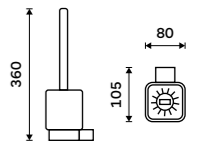

SPARE PARTS

1178Ki-26

1178Ki-2

1178Ki-1

1178Ki-3

1178Ki-2-62

1094Ki

1178HR-26

1178HR-1-26

1178WN-2-62

1178WN-26

1178WN-1-26

1178WN-2-62

1094KN

1094C-Ki