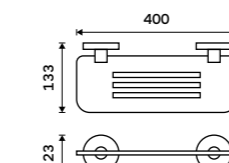

Shelf IXI 400 mm
Satinated PLEXIGLAS. Brushed stainless steel.

UNM X340-10