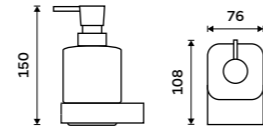

SPARE PARTS

1029H

1029C-Ki

1028T-90