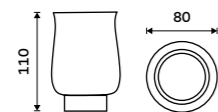

Soap dish
Ceramic. White.

1059LA