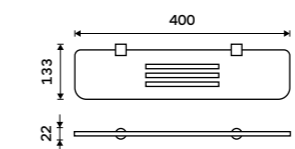

BR X340-26

Shelf 500 mm
Satinated PLEXIGLAS. Chrome.