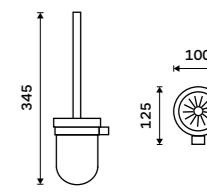

Toilet brush
Chrome.

1178W-26

Toilet brush handle
Stainless steel. Chrome.

1178Ki-2

1178W-3

1178Ki-3

1178W-2-62

1094W

SPARE PARTS

1178WN-26

1178WN-1-26

1178WN-90

1178WN-1-90

1178WN-2-62

1094WN