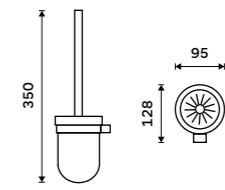

Toilet brush
Satinated glass container. Black brush.
Chrome + black matt.

Novelties
NA 28094KU-b