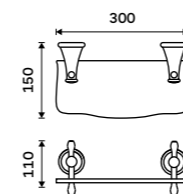

LA 19091UK-30-65

Shelf 400 mm
Shelf made of white artificial stone.
Antique brass.