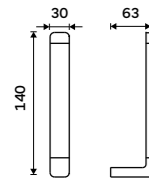

MA 29055R-26

Toilet paper holder
Chrome.