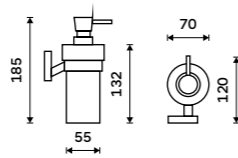

Soap dish
Satinated glass. Chrome.

KE 22059W-26