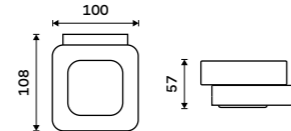

Toothbrush holder
Ceramic cup. Chrome.

NK 30058K-26