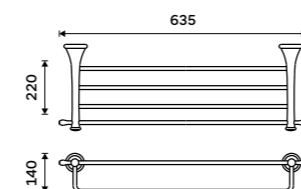

LA 19063-65