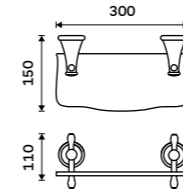

LA 19061-80

Towel holder 250 mm
Antique copper.

LA 19060-80

Shelf 300 mm
Shelf made of white artificial stone.
Antique copper.

LA 19091UK-30-80

Shelf 400 mm
Shelf made of white artificial stone.
Antique copper.