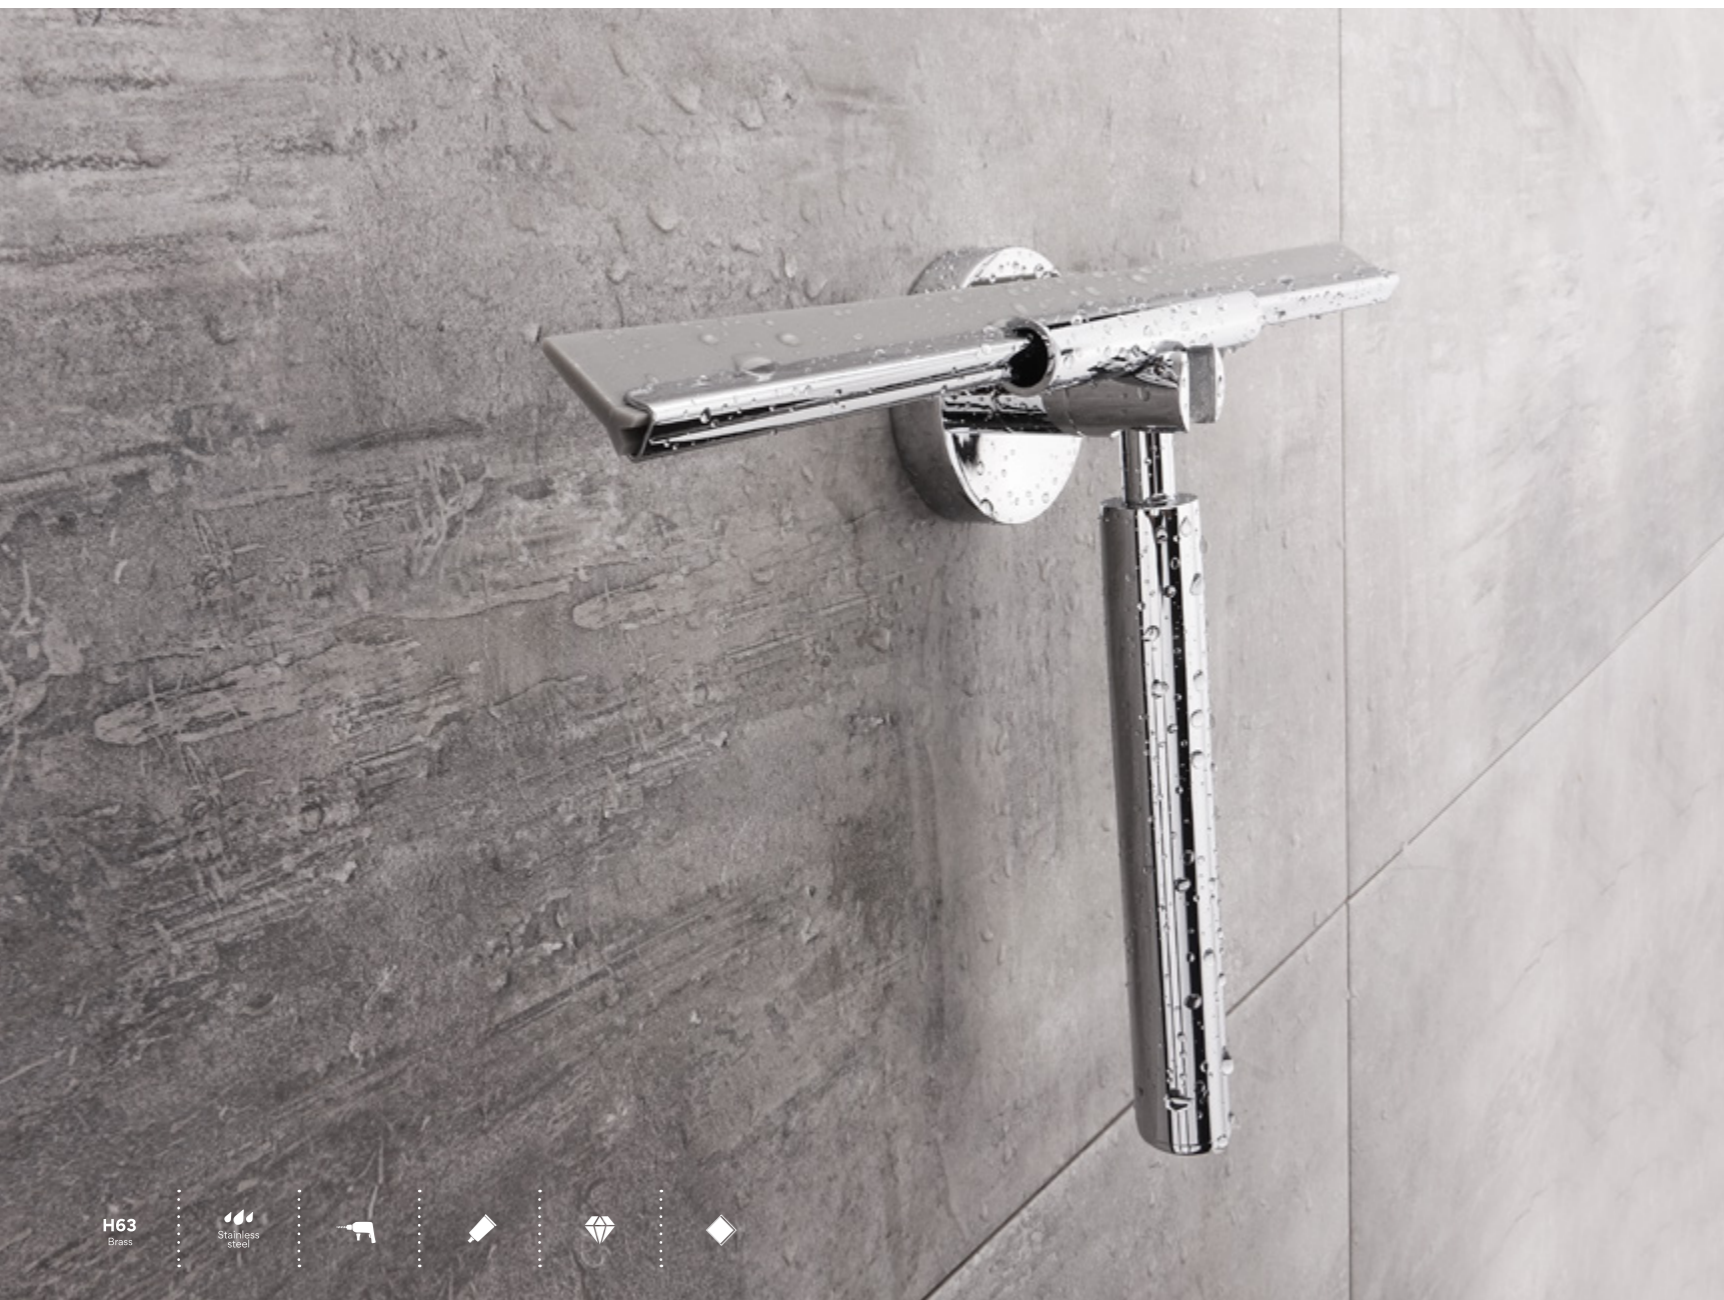

Unix

chrome

UNIX loves round shapes and a circle has become its part. Series of bathroom accessories follows the latest trends and it is designed for all lovers of plump shapes. It is massive yet airy, impressive but minimalist. It is all you need.

more at nimco.cz/en

- ▲ H63 Brass
- ▲ Stainless steel
- ▲
- ▲
- ▲
- ▲

▲ UN 13012-26, Shower wiper