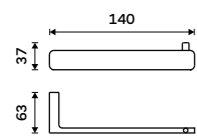

Towel holder 210 mm
White matt.

Novelties

MAB 29060-05

Towel holder 360 mm
White matt.

Novelties

MAB 29035-05

Towel holder 460 mm
White matt.

Novelties