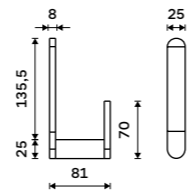

Toilet brush
High container made of satinated glass.
Chrome + black matt.

NA 28094W