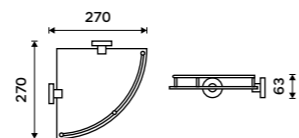

UN 13091RA-26

Shelf with rail 300 mm
Satinated glass. Chrome.