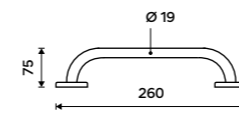

BM 3035M-18

Grab bar
Safety grab bar to bath or shower.
Burnished stainless steel 1.4301.