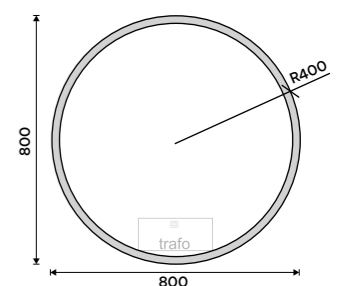

Novelties

ZPC 28000RV-90

LED mirror dia. 800
With touch sensor. Output 28 W. Possibility of setting the color temperature 2700K - 6000K. Black matt.

Novelties

ZPC 28002RV-90

MODEL 28000R

LED mirrors with acrylic backlight