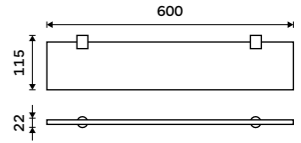

SPARE PARTS

1091RB

1091B-20

1091B-30

1091B-40

1091B-50

1091B-60