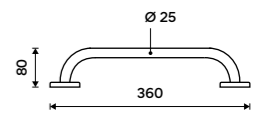

BM 7035C-26

Plastic grab bar
Safety grab bar to bath or shower. Load bearing capacity up to 100 kg. White ABS plastic.