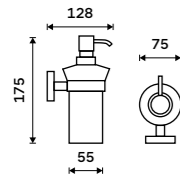

more at nimco.cz/en

UNM 13031KNL-10, Soap dispenser

UNM 13054-10, Hook

Soap dispenser
Ceramic container. Stainless steel container. Volume 280 ml. Brushed stainless steel.

Novelties
UNM 13031KUL-10

Soap dispenser
Ceramic container. Brass pump. Volume 280 ml. Brushed stainless steel.