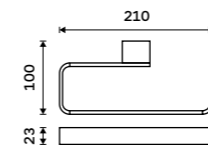

Towel holder 626 mm
Chrome.

Ki 14061-26

Swivel towel holder 375 mm
Chrome.

Ki 14096-26

Towel holder 210 mm
Chrome.

Ki 14060-26

Double towel holder 376 mm
Chrome.

Ki 14035D-26