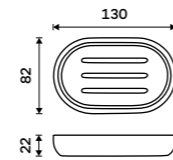

Soap dispenser
Polyresin, bamboo. Volume 270 ml. White matt.

KO 24031-05