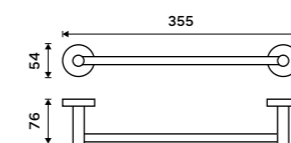

Towel holder 505 mm
Brushed stainless steel.

UNM 13046-10

Towel holder 655 mm
Brushed stainless steel.

UNM 13061-10

Hook
Brushed stainless steel.

UNM 13054S-10

Hook
Brushed stainless steel.

UNM 13054L-10