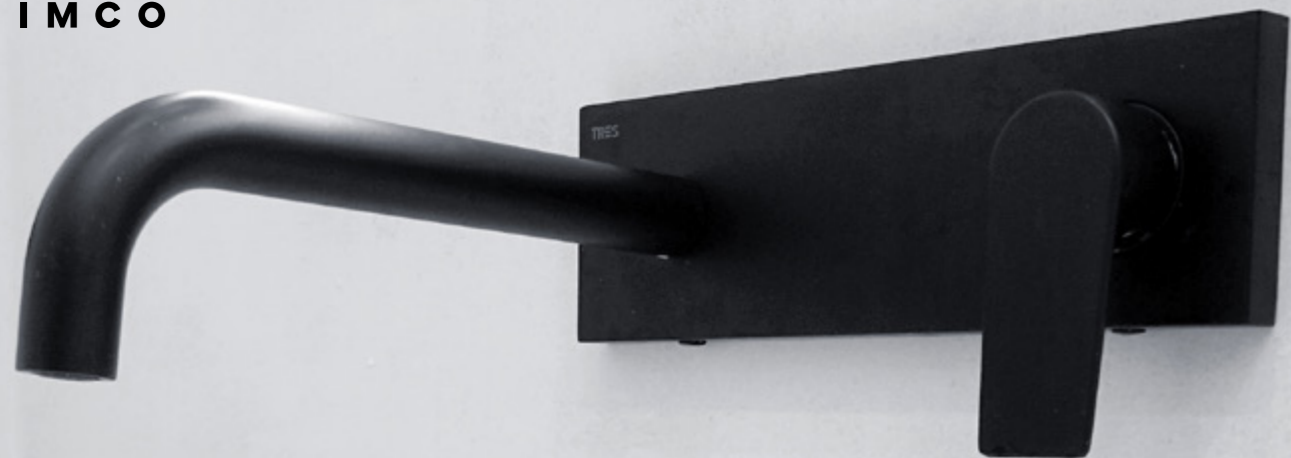

Built-in dispensers

chrome / black

Bathroom basins and kitchen sinks, these are undoubtedly the most often used fittings of your house. Your time and work will be saved by using built-in soap dispenser or washing-up liquid dispenser.

more at nimco.cz/en