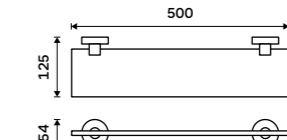

Shelf 500 mm
EXTRAWHITE satinated glass 8 mm. Brushed stainless steel.

UNM 13091B-50-10