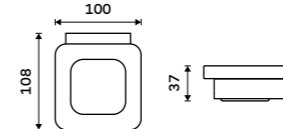

Toothbrush holder
Glass made of satinated glass. Chrome.

NK 30058H-26