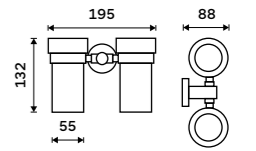

Toothbrush holder
Ceramic cup. Chrome.

Novelties

UN 13058KU-26

Toothbrush holder
Ceramic cup. Chrome.

UN 13058KN-26

Double toothbrush holder
Ceramic cups. Chrome.

UN 13058DKN-26

SPARE PARTS