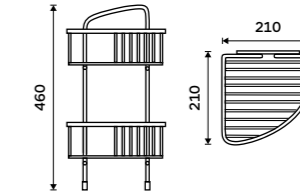

OP 101N-26

Wire shelf
Shelf to bath or shower. High gloss.

OP 102N-26

Wire shelf
Shelf to bath or shower. High gloss.

OP 106-26

Wire shelf
Shelf to bath or shower. High gloss.

OP 107-26

Wire corner shelf
Shelf to bath or shower. High gloss.

AX 506-26

TR 02-26

Double corner wire shelf
Shelf to bath or shower. High gloss.

OP 121D-26

Wire double shelf
Shelf to bath or shower. High gloss.

OP 123D-26

Wire shelf
Shelf to bath or shower. High gloss.