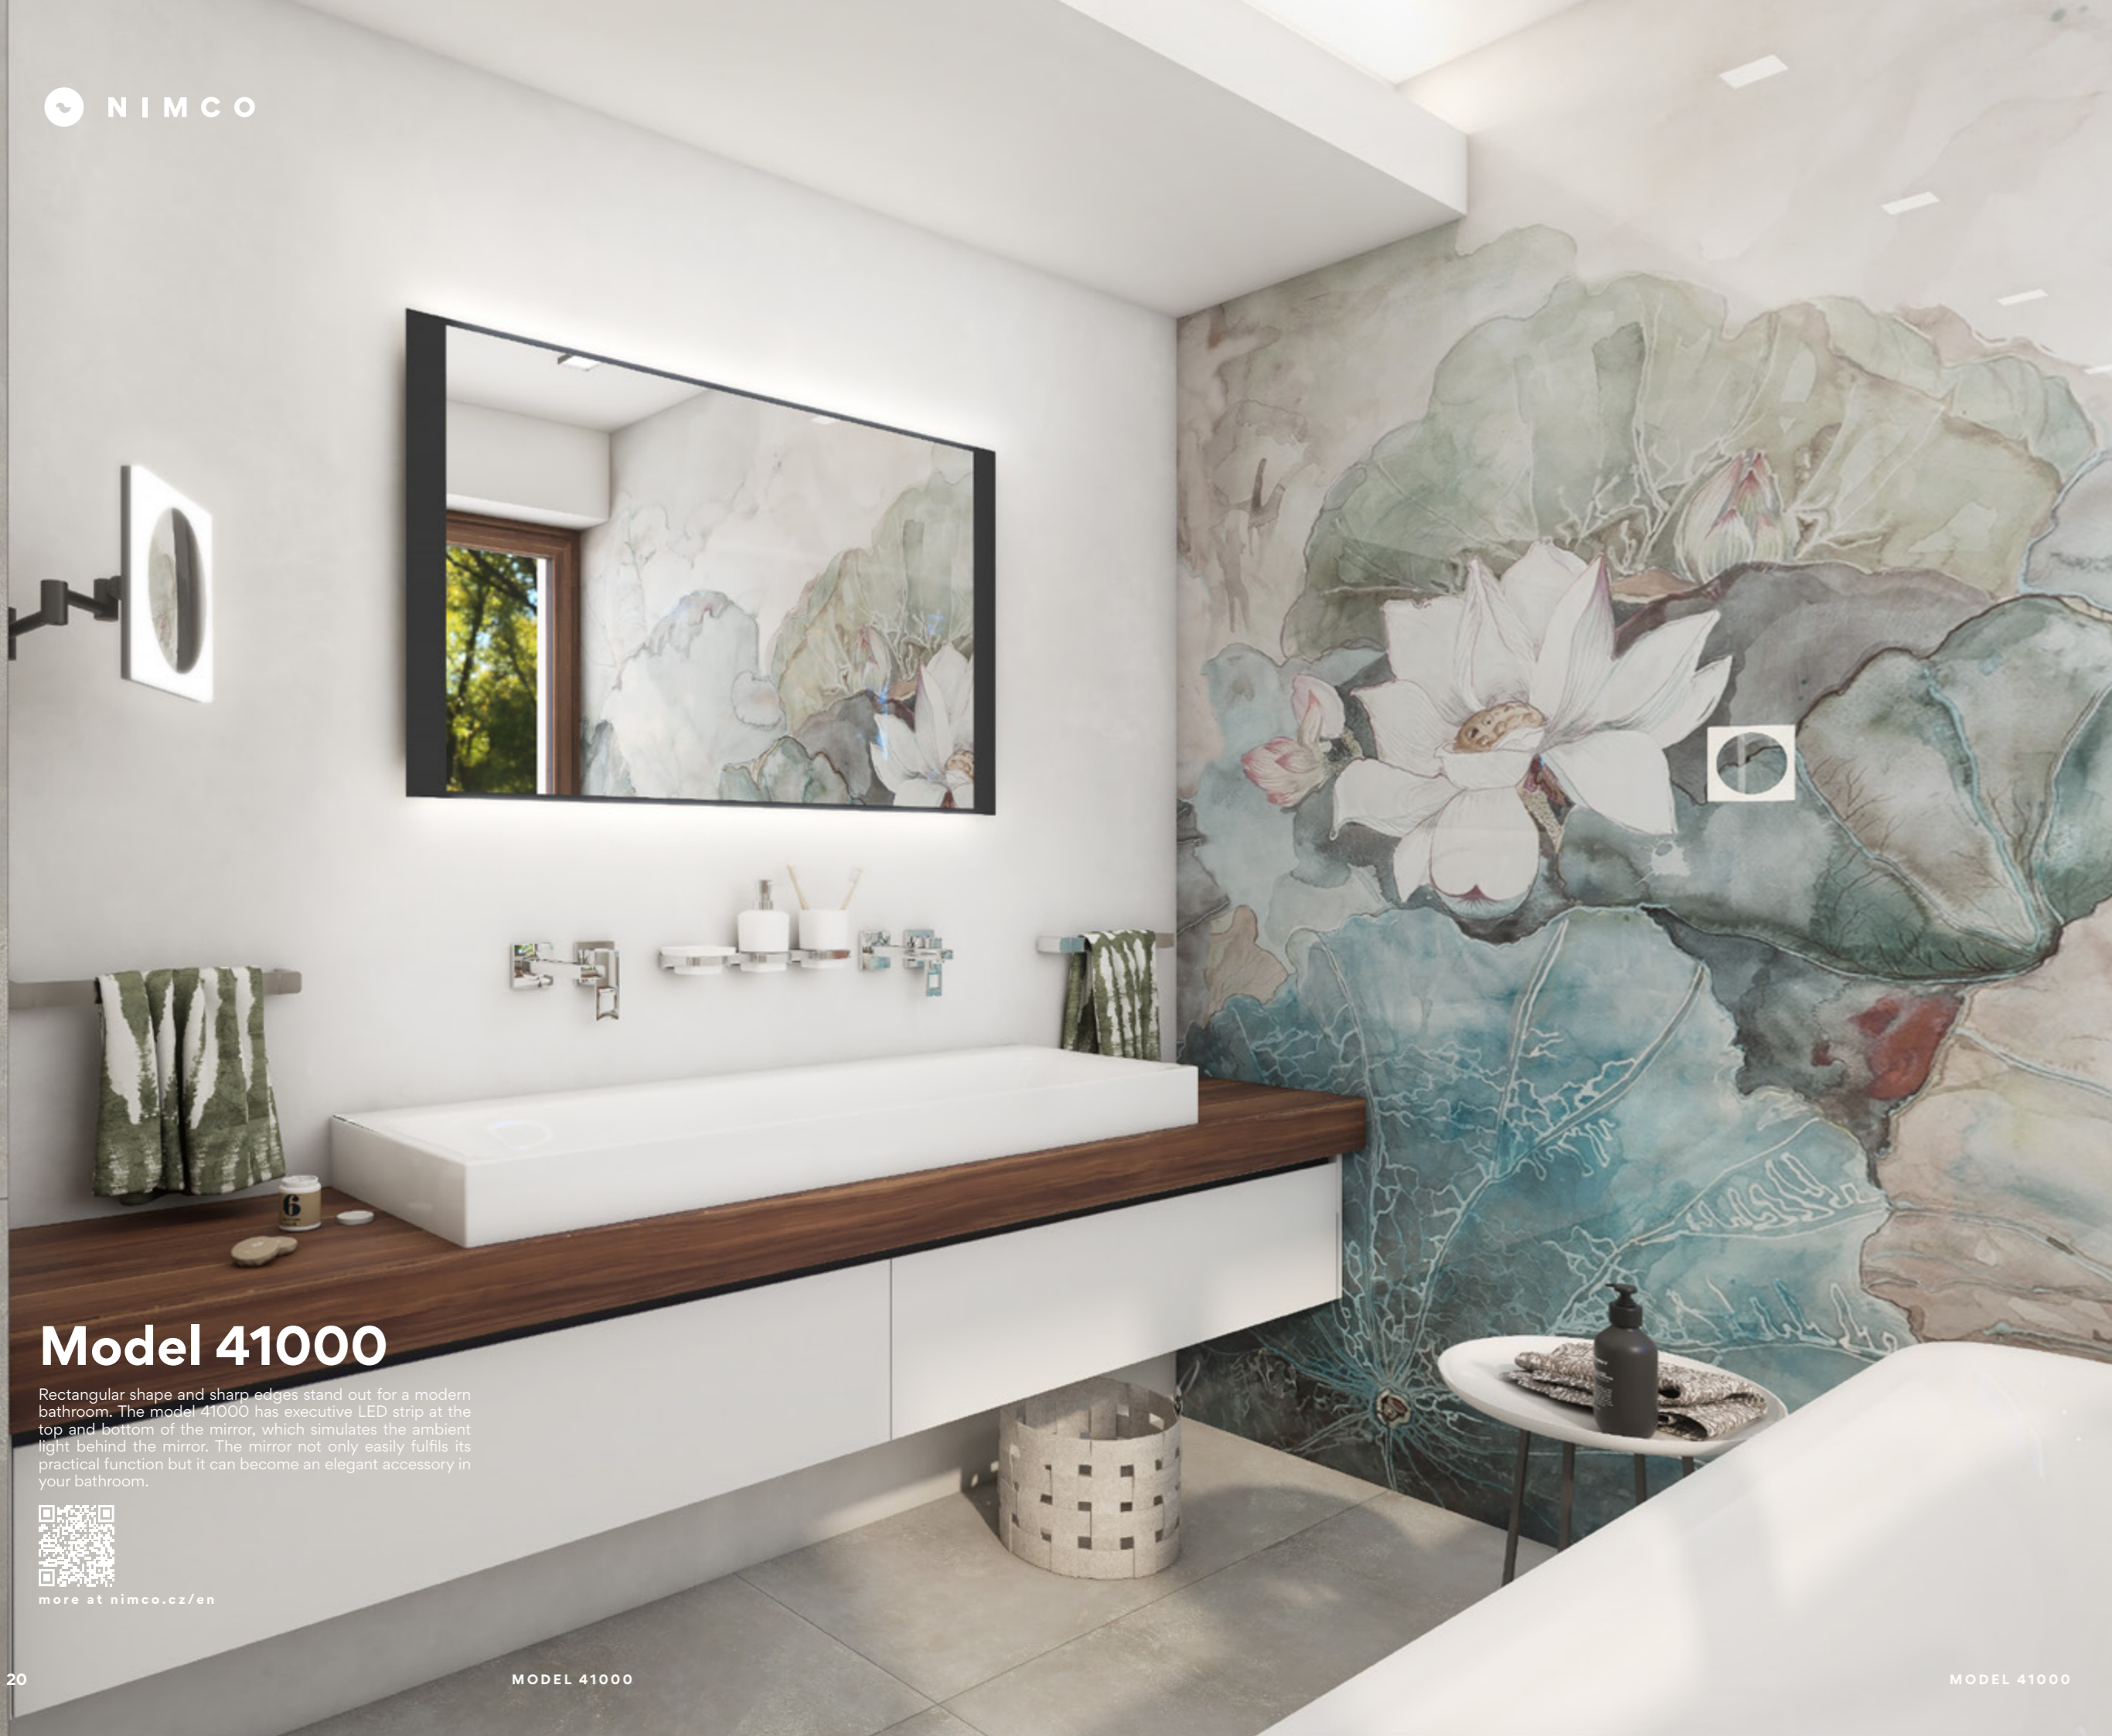

Mirrors without the touch sensor can be attached horizontally or vertically and therefore it fits into your interior according to your idea. The installation can be easily done in accordance with the instructions.

Model 27000R

Elegant mirror of modern round shape with a soft backlit stripe around the perimeter. The 27000R will be a functional mirror and at the same time a design accessory in every bathroom.

more at nimco.cz/en

MIRROR:

ZP 27001R, LED mirror dia. 700

ACCESSORIES:

KI-14031C-T-90, Soap dispenser

KI-14058C-90, Toothbrush holder

KI-14059K-90, Soap dish

KI-14053-90, Double hook

LED mirror dia. 700
Output 36 W, chromaticity temperature 6000K. Aluminium frame.

ZP 27001R

LED mirror dia. 700
With touch sensor. Output 36 W. Possibility of setting the color temperature 2700K - 6000K. Aluminium frame.

ZP 27001RV

Model 41000

Rectangular shape and sharp edges stand out for a modern bathroom. The model 41000 has executive LED strip at the top and bottom of the mirror, which simulates the ambient light behind the mirror. The mirror not only easily fulfils its practical function but it can become an elegant accessory in your bathroom.