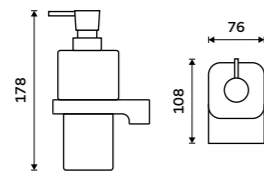

SPARE PARTS

1029C-Ki

1029H

1028T-05