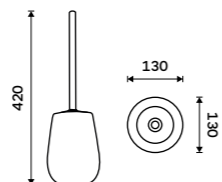

Set dispenser, cup, toilet brush
Ceramic containers. Dark gray matte.
Plastic pump. Stainless steel brush handle.
Novelties

TA SET-08