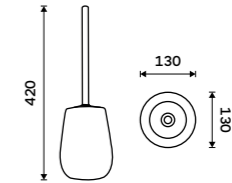

SPARE PARTS

1028TA-90

1178TA-90

1178TA-R-90

1178TA-3-90

1178TA-2-62

SPARE PARTS

1028TA-05

1178TA-05

1178TA-R-05

1178TA-3-05

1178TA-2-62