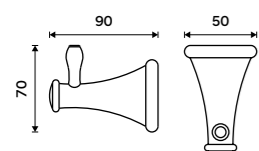

LA 19091-65

SPARE PARTS

Shelf glass 500 mm
Clear glass.

1091LA

Single hook
Antique brass.

LA 19054-65

Double towel holder 515 mm
Antique brass.

LA 19046D-65