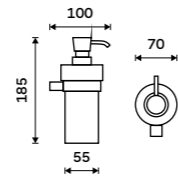

Soap dispenser
Ceramic container. Brass pump. Volume
250 ml. Chrome.

BR 11031KN-T-26