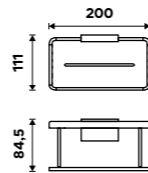

Shower Shelf
stainless steel 1.43001
Novelties

Ki 14015-B-26