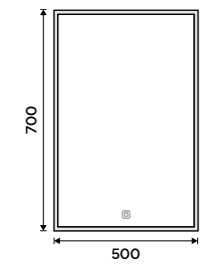

LED mirror 500 x 700
With touch sensor. Possibility of setting the color temperature 2700K - 6000K. Output 35W. Aluminium frame.

ZP 13001V