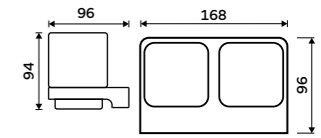

SPARE PARTS

1058H

1058C-Ki

Soap dish
Satinated glass.

1059C-Ki

SPARE PARTS

1058H

1058C-Ki