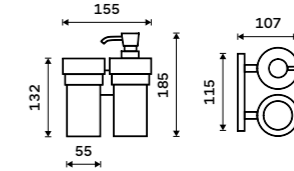

Soap dispenser with glass
Satinated glass container. Brass pump. Chrome.

KE 2205831W-T-26