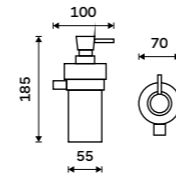

Soap dispenser
Satinated glass. Brass pump - chrome.
Volume 250 ml. Chrome + black matt.

NA 28031W-T