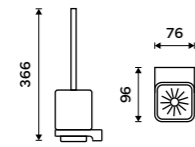

1058Ki

Toothbrush cup
Ceramic.

1058Ki

Toilet brush
Satinated glass container. Black matt.

MAC 29094CN-HR-90

Toilet brush
Satinated glass container. Black matt.

MAC 29094CN-90

Toilet brush
Ceramic container. Black matt.