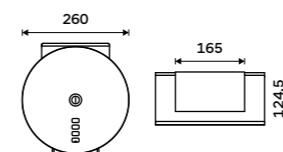

1028HPM-27-M

Toilet paper dispenser
Stainless steel 1.4301. Brushed stainless steel.

HPM 27055-10

Toilet paper holder with shelf
Stainless steel 1.4301. Brushed stainless steel.

HPM 27055-T-10

Paper towel dispenser
Stainless steel 1.4301. Brushed stainless steel.