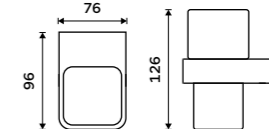

Toothbrush holder
Glass made of satinated glass. Black matt.

NKC 30058C-90