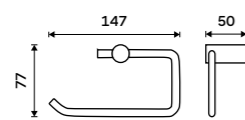

Toilet paper holder
Chrome.

BR 11055B-26