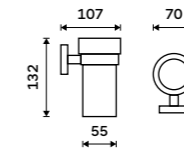

Double toothbrush holder
Glasses made of satinated glass. Chrome.

UN 13058DW-26