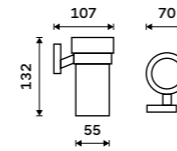

Double toothbrush holder
Glasses made of satinated glass. Chrome.

KE 22058DW-26