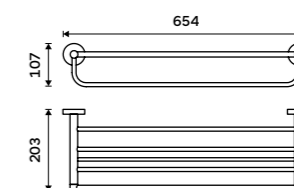

UNM 13063-10

Double towel holder 655 mm
With a rail for towel. Brushed stainless steel.