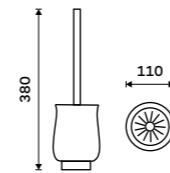

Toilet brush
Handle Antique brass.

1094LA-65