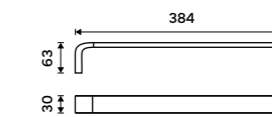

NK 30046-26

Towel holder 632 mm
Chrome.

NK 30061-26

Hook
Chrome.

NK 30054-26

Towel holder 384 mm
Chrome.

NK 30097-26

Towel holder 384 mm
Chrome.