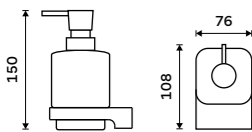

Soap dispenser
Satinated glass container. Brass pump.
Volume 290 ml. White matt.

Novelties
MAB 29031H-T-05