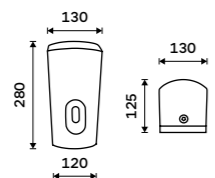

HP 9531S-M-04

SPARE PARTS

1028HP-DR

1028HP-M