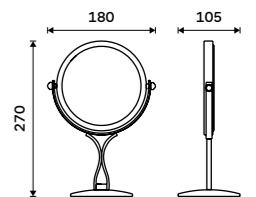

ZR 3892B-26