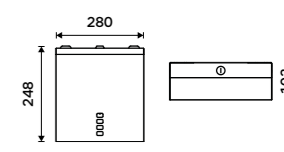

HPM 27080-S-10

Hygiene bag holder
Brushed stainless steel.