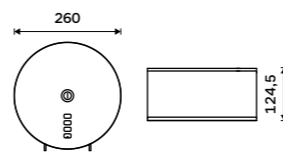

1028HPM-27-M

Toilet paper dispenser
Stainless steel 1.4301. Brushed stainless steel.

HPM 27055-10

Toilet paper holder with shelf
Stainless steel 1.4301. Brushed stainless steel.

HPM 27055-T-10

Paper towel dispenser
Stainless steel 1.4301. Brushed stainless steel.