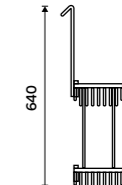

Ki 14001H-26

Wire corner shelf
For hanging to shower. Chrome.

Ki 14003H-26

Wire shelf
For hanging to shower. Chrome.

Ki 14015H-26

Wire double shelf
For hanging to shower. Chrome.

Ki 14017D-H-26

Shower Shelf
stainless steel 1.43001
Novelties