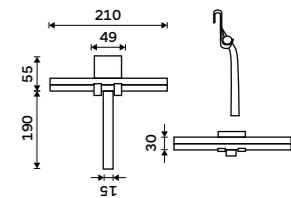

UN 3012-90

Shower wiper
Chrome.