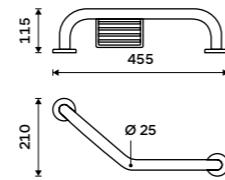

BM 7035LZ-18

Grab bar 275 mm
Safety grab bar to bath or shower.
Burnished stainless steel 1.4301.

BM 3035M-18

Grab bar
Safety grab bar to bath or shower.
Burnished stainless steel 1.4301.

BM 3035-18

Grab bar
Safety grab bar to bath or shower.
Burnished stainless steel 1.4301.