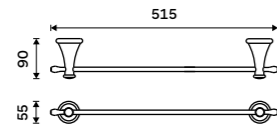

1094LA

Toilet paper holder
Antique copper.

LA 19055-80

Towel holder 415 mm
Antique copper.

LA 19035-80

Towel holder 515 mm
Antique copper.

LA 19046-80

Towel holder 635 mm
Antique copper.