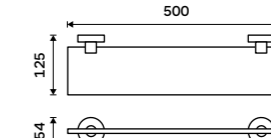

Shelf 600 mm
EXTRAWHITE satinated glass 8 mm.
Chrome.

UN 13091B-60-26