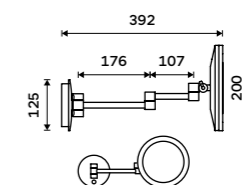

ZK 20265-26

Cosmetic LED mirror with touch sensor
With backlit sensor, 6500 K, output 8 W, 5x magnifying. Chrome.