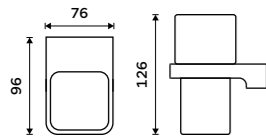

Toothbrush holder
Glass made of satinated glass. Chrome.

MA 29058C-26