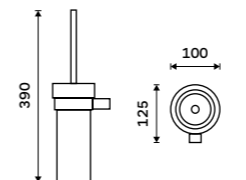

Toilet brush
Satinated glass container. Chrome.

BR 11094W-26