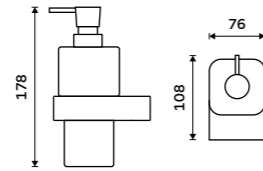

Soap dispenser
Satinated glass container. Plastic pump.
Dispenser volume 300 ml. Chrome.

NK 30031C-26