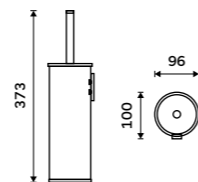

Toilet paper holder
Brushed stainless steel.

UNM 13055-10