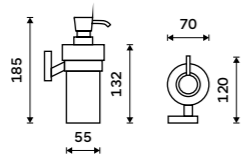

more at nimco.cz/en

KE 22060L-26, Left towel holder 280 mm ▲

Soap dispenser
Satinated glass container. Plastic pump.
Dispenser volume 250 ml. Chrome.

KE 22031W-26

Soap dispenser
Satinated glass. Brass pump. Volume 250 ml. Chrome.