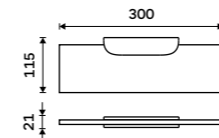

Shelf 300 mm

EXTRAWHITE satinated glass 8 mm. Black matt.

NKC 30091B-30-90