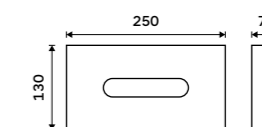

UN 9010N-18

Tissue holder
For 100 pcs of tissues. Brushed stainless steel 1.4301.