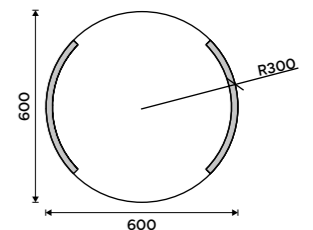

KE 22046-26, Towel holder 505 mm

LED mirror dia. 600
Output 13 W, chromaticity temperature 6000K. Aluminium frame.

ZP 16000R

LED mirror dia. 600
With touch sensor. Possibility of setting the color temperature 2700K - 6000K. Output 13W. Aluminium frame.