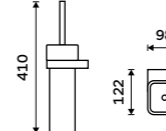

Toilet brush
Ceramic container. Chrome.

NK 30094KN-26