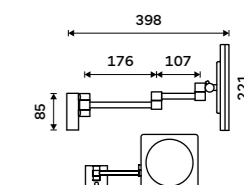

ZK 20465P-26