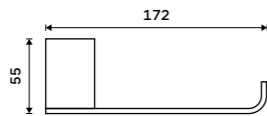

Toilet paper holder
Chrome.

Ki 14055E-26