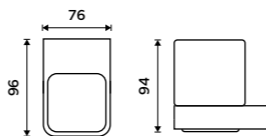

Toilet brush holder
Ceramic container. Black matt.

Novelties
NKC 30094K-90