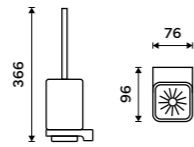

Toilet brush
Ceramic container. Black matt.

MAC 29094KN-HR-90