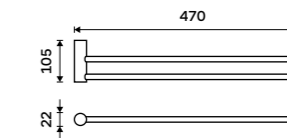

BR 11046D-26

Double towel holder 635 mm
Chrome.