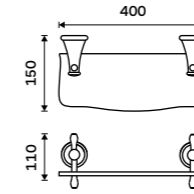

LA 19091UK-40-80

Shelf 500 mm
Shelf made of white artificial stone.
Antique copper.