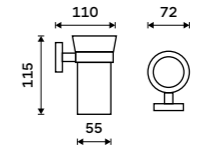

Toothbrush holder
Ceramic cup. Brushed stainless steel.

UNM 13058KN-10