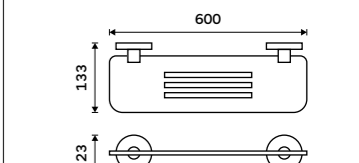

Shelf IXI 600 mm
Satinated PLEXIGLAS. Brushed stainless steel.

UNM X360-10