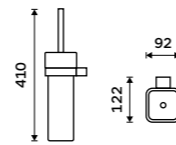

Toilet brush
Ceramic container. Black matt.

Ki-14094KN-HR-90