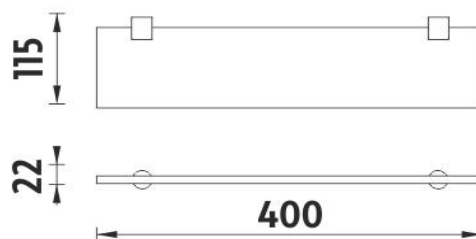

BR 11091B-40-26

Bormo

Police bez ohrádky

Police. Sklo extra čiré matované. Rozměr 40x11 cm. Tloušťka skla 8 mm!

Shelf without rail

Shelf. Extra clear glass, (white) frosted. Compared to ordinary green-colored glass, this one is totally clear, thus colorless. Its absolute whiteness is highlighted by double-sided frosting. It has a velvety and clean effect. Size 40x11 cm. 8 mm thick glass!

Náhradní díly / Spare parts

BR 11091BS-26

Samostatné úchyty poličky
Individual shelf holders

1091B-40

Sklo police EXTRA ČIRÉ matované 40cm
Shelf Extra clear glass, (white) frosted 40cm

→ 400 ↑ 22 ↗ 115

montáž / installation :

UVNITŘ KAŽDÉHO ÚCHYTU JE OTVOR PRO ŠROUB

materiál - úprava (barva) / material - surface finish (colour) :
pochromovaná mosaz-chrom
chrome plated brass-chrome

→ 160
↑ 420
↗ 60

EAN : 8595187110335

 **NIMCO**