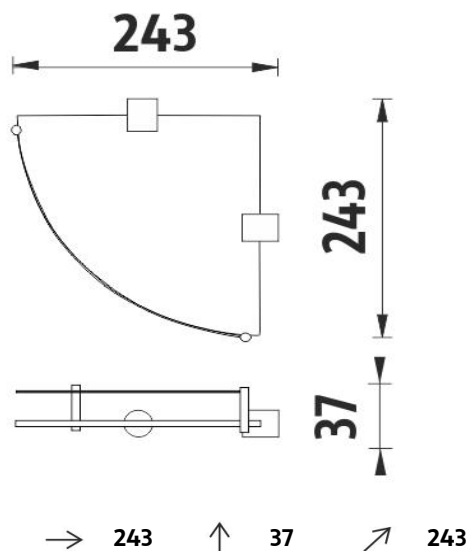

BR 11091RBX-26

Bormo

Police rohová s ohrádkou

Police rohová s ohrádkou. Sklo extra čiré matované.. Rozměr 24x24 cm. Tloušťka skla 8 mm!

Corner shelf with rail

Corner shelf with rail. Extra clear glass, (white) frosted. Compared to ordinary green-colored glass, this one is totally clear, thus colorless. Its absolute whiteness is highlighted by double-sided frosting. It has a velvety and clean effect. Size 24x24 cm. 8 mm thick glass!

Náhradní díly / Spare parts

BR 11091BS-26

Samostatné úchyty poličky
Individual shelf holders

1091RB

Sklo police EXTRA ČIRÉ matované
Shelf Extra clear glass, (white) frosted

UN 1001SR-26

Rohová ohrádka.
Corner shelf

montáž / installation :

UVNITŘ KAŽDÉHO ÚCHYTU JE OTVOR PRO ŠROUB

materiál - úprava (barva) / material - surface finish (colour) :
pochromovaná mosaz-chrom
chrome plated brass-chrome

→ 270
↑ 340
↗ 60

EAN : **8595187110410**