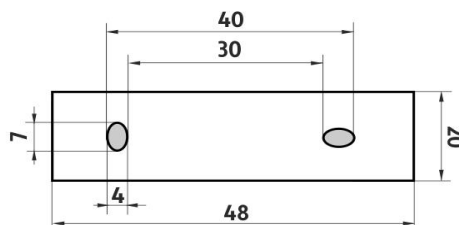

Police s ohrádkou

Police s ohrádkou z matovaného skla. Délka 30 cm. Úchyty mosaz/chrom.

Shelf with rail

Shelf with rail made of frosted glass. 30 cm long. Made of brass with chrome surface finish. The glue MAMUT is not included in the package. It can be bought in addition under the code 35003TU. One tube of the glue is enough for 8-10 holders.

Náhradní díly / Spare parts

1091AX-30-26

Sklo police
Glass for shelf

KE 22091BS-26

Samostatné úchyty poličky
Individual shelf holders

montáž / installation :

montážní konzole / installation bracket :

materiál - úprava (barva) / material - surface finish (colour) :
pochromovaná mosaz-chrom
chrome plated brass-chrome