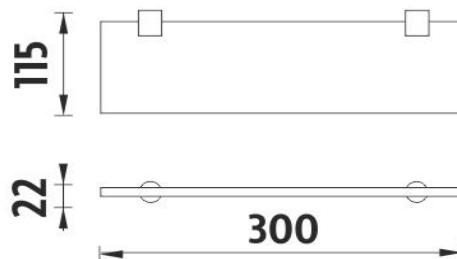

BR 11091B-30-26

Bormo

Police bez ohrádky

Police. Sklo extra čiré matované. Rozměr 30x11 cm. Tloušťka skla 8 mm!

Shelf without rail

Shelf. Extra clear glass, (white) frosted. Compared to ordinary green-colored glass, this one is totally clear, thus colorless. Its absolute whiteness is highlighted by double-sided frosting. It has a velvety and clean effect. Size 30x11 cm. 8 mm thick glass!

Náhradní díly / Spare parts

BR 11091BS-26

Samostatné úchyty poličky
Individual shelf holders

1091B-30

Sklo police EXTRA ČIRÉ matované 30cm
Shelf Extra clear glass, (white) frosted 30cm

→ 300 ↑ 22 ↗ 115

montáž / installation :

UVNITŘ KAŽDÉHO ÚCHYTU JE OTVOR PRO ŠROUB

materiál - úprava (barva) / material - surface finish (colour) :
pochromovaná mosaz-chrom
chrome plated brass-chrome

→ 140
↑ 320
↗ 60

EAN : 8595187110328

 **NIMCO**