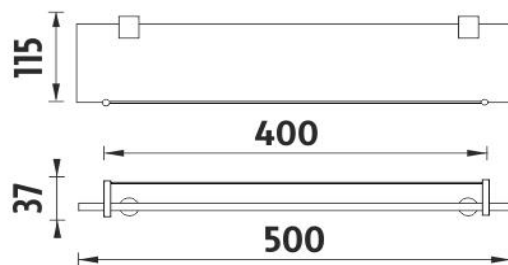

BR 11091BX-50-26

Bormo

→ 500 ↑ 37 ↗ 115

Police s ohrádkou

Police s ohrádkou. Sklo extra čiré matované. Rozměr 50x11 cm. Tloušťka skla 8 mm!

Shelf with rail

Shelf with rail. Extra clear glass, (white) frosted. Compared to ordinary green-colored glass, this one is totally clear, thus colorless. Its absolute whiteness is highlighted by double-sided frosting. It has a velvety and clean effect. Size 50x11 cm. 8 mm thick glass!

Náhradní díly / Spare parts

BR 11091BS-26

Samostatné úchyty poličky
Individual shelf holders

1091B-50

Sklo police EXTRA ČIRÉ matované 50cm
Shelf Extra clear glass, (white) frosted 50cm

UN 1001S-40-26

Ohrádka k poličce 40 cm
Rail for shelf 40 cm

montáž / installation :

UVNITŘ KAŽDÉHO ÚCHYTU JE OTVOR PRO ŠROUB

materiál - úprava (barva) / material - surface finish (colour) :
pochromovaná mosaz-chrom
chrome plated brass-chrome

→ 160
↑ 630
↗ 60

EAN : 8595187110380