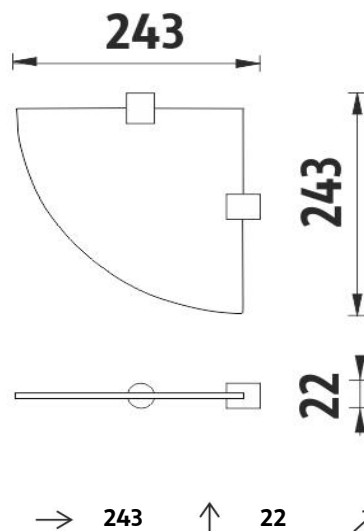

BR 11091RB-26

Bormo

Police rohová

Police rohová. Sklo extra čiré matované. Rozměr 24x24 cm. Tloušťka skla 8 mm!

Corner shelf

Corner shelf. Extra clear glass, (white) frosted. Compared to ordinary green-colored glass, this one is totally clear, thus colorless. Its absolute whiteness is highlighted by double-sided frosting. It has a velvety and clean effect. Size 24x24 cm. 8 mm thick glass!

Náhradní díly / Spare parts

BR 11091BS-26

Samostatné úchyty poličky
Individual shelf holders

1091RB

Sklo police EXTRA ČIRÉ matované
Shelf Extra clear glass, (white) frosted

montáž / installation :

UVNITŘ KAŽDÉHO ÚCHYTU JE OTVOR PRO ŠROUB