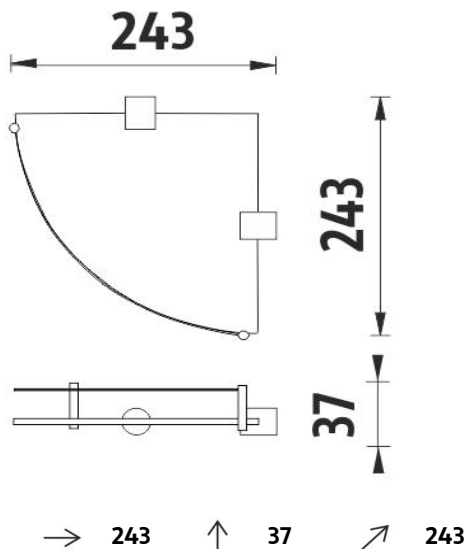

BR 11091RBX-26

Bormo

Police rohová s ohrádkou

Police rohová s ohrádkou. Sklo extra čiré matované.. Rozměr 24x24 cm. Tloušťka skla 8 mm!

Corner shelf with rail

Corner shelf with rail. Extra clear glass, (white) frosted. Compared to ordinary green-colored glass, this one is totally clear, thus colorless. Its absolute whiteness is highlighted by double-sided frosting. It has a velvety and clean effect. Size 24x24 cm. 8 mm thick glass!

Náhradní díly / Spare parts

BR 11091BS-26

Samostatné úchyty poličky
Individual shelf holders

1091RB

Sklo police EXTRA ČIRÉ matované
Shelf Extra clear glass, (white) frosted

UN 1001SR-26

Rohová ohrádka.
Corner shelf

montáž / installation :

UVNITŘ KAŽDÉHO ÚCHYTU JE OTVOR PRO ŠROUB

materiál - úprava (barva) / material - surface finish (colour) :
pochromovaná mosaz-chrom
chrome plated brass-chrome

→ 270
↑ 340
↗ 60

EAN : 8595187110410