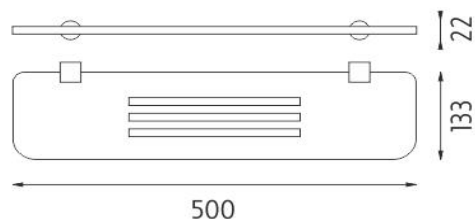

BR X350-26

Bormo ixi

→ 500   ↑ 22   ↗ 133

Police

Police s frézovanými otvory. Police plexiglass matovaný povrch. Šířka police 50 cm.

Shelf

Shelf with milling, made of plexiglass, satinated surface. 50 cm wide.

Náhradní díly / Spare parts

BR 11091BS-26

Samostatné úchyty poličky
Individual shelf holders

montáž / installation :

UVNITŘ KAŽDÉHO ÚCHYTU JE OTVOR PRO ŠROUB

materiál - úprava (barva) / material - surface finish (colour) :
pochromovaná mosaz-chrom
chrome plated brass-chrome

→ 160
↑ 620
↗ 90

EAN : 8595187107878

ROMVEL spol. s r. o.
Dr. Milady Horákové 561/86a
Liberec 7, 460 07
Česká Republika / Czech Republic

T: (+420) 485 105 671
T: (+420) 485 107 441
F: (+420) 485 105 674
E: nimco@nimco.cz

www.nimco.cz