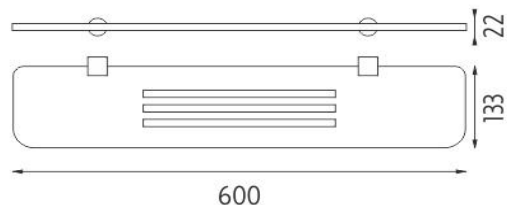

BR X360-26

Bormo ixi

→ 600 ↑ 22 ↗ 133

Police

Police s frézovanými otvory. Police plexiglass matovaný povrch. Šířka police 60 cm.

Shelf

Shelf with milling, made of plexiglass, satinated surface. 60 cm wide.

Náhradní díly / Spare parts

BR 11091BS-26

Samostatné úchyty poličky
Individual shelf holders

montáž / installation :

UVNITŘ KAŽDÉHO ÚCHYTU JE OTVOR PRO ŠROUB

materiál - úprava (barva) / material - surface finish (colour) :
pochromovaná mosaz-chrom
brass chrome plated-chrome

→ 160
↑ 620
↗ 90

EAN : 8595187107885

ROMVEL spol. s r. o.
Dr. Milady Horákové 561/86a
Liberec 7, 460 07
Česká Republika / Czech Republic

T: (+420) 485 105 671
T: (+420) 485 107 441
F: (+420) 485 105 674
E: nimco@nimco.cz

www.nimco.cz