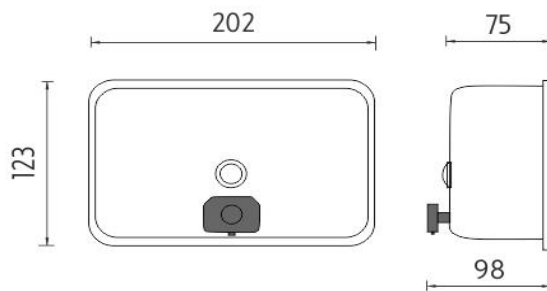

HP 8131-H-18

Hygienický program

Zásobník na tekuté mýdlo-leštěná nerez

Zásobník na tekuté mýdlo horizontální. Leštěná nerez 1.4301. Obsah 1100ml. Pumpička plastová černá.

Soap dispenser-polished stainless steel

Soap dispenser - horizontal. polished stainless steel 1.4301. Volume 1100 ml. Plastic pump - black.

Náhradní díly / Spare parts

1028HP-81-90

Náhradní pumpička mýdla k řadě HP 81
Spare pump for soap for HP 81

montáž / installation :

montážní konzole / installation bracket :

materiál - úprava (barva) / material - surface finish (colour) :

nerez 1.4301-leštěná nerez ocel

stainless steel 1.4301-polished stainless steel

→ 120
↑ 200
↗ 110

EAN : **8595187112131**

ROMVEL spol. s r. o.
Dr. Milady Horákové 561/86a
Liberec 7, 460 07
Česká Republika / Czech Republic

T: (+420) 485 105 671
T: (+420) 485 107 441
F: (+420) 485 105 674
E: nimco@nimco.cz

www.nimco.cz