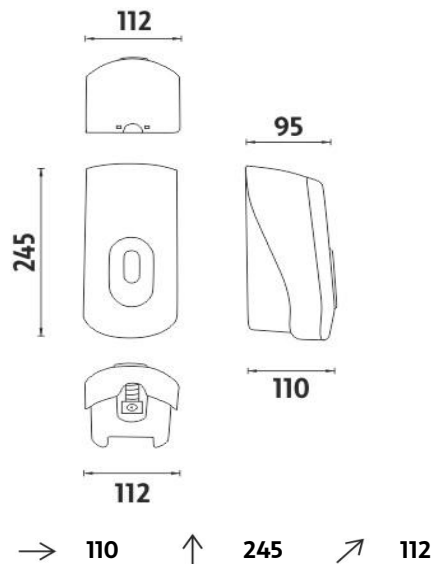

montáž / installation :

montážní konzole / installation bracket :