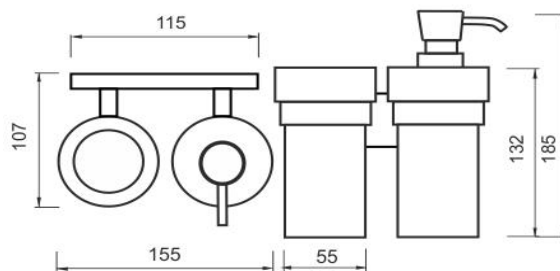

KE 2205831W-26

Keira

Držák dávkovače a sklenky

Držák dávkovače a sklenky. Nádobky mat. sklo. Objem 250 ml. Pumpa plast/chrom. Úchyt mosaz/chrom.

Soap dispenser and glass cup holder

Soap dispenser and glass cup holder. Frosted glass containers. Volume of dispenser 250 ml. Plastic pump with chrome surface finish. Holder made of brass with chrome surface finish. The glue MAMUT is not included in the package. It can be bought in addition under the code

Náhradní díly / Spare parts

1028Y-26

Dávkovací pumpička
Pump

1029W

Nádobka dávkovače
Soap dispenser container

1058W

Sklenka
Glass cup

montáž / installation :

montážní konzole / installation bracket :

materiál - úprava (barva) / material - surface finish (colour) :
pochromovaná mosaz-chrom
chrome plated brass-chrome

→ 170
↑ 130
↗ 210

EAN : **8595187109018**

 **NIMCO**