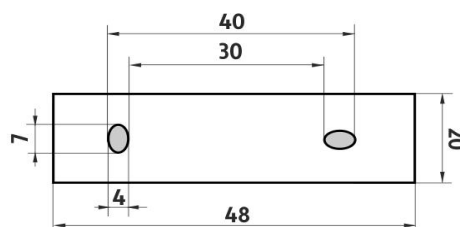

montáž / installation :

montážní konzole / installation bracket :