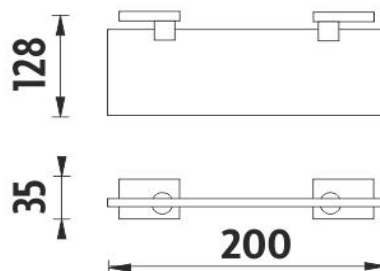

Police vhodná pro MOBIL

Police. Sklo extra čiré matované. Rozměr 20x11 cm. Tloušťka skla 8 mm!

Shelf without rail

Shelf. Extra clear glass, (white) frosted. Compared to ordinary green-colored glass, this one is totally clear, thus colorless. Its absolute whiteness is highlighted by double-sided frosting. It has a velvety and clean effect. Size 20x11 cm. 8 mm thick glass! The glue MAMUT is not included in the

Náhradní díly / Spare parts

KE 22091BS-26

Samostatné úchyty poličky
Individual shelf holders

1091B-20

Sklo police 20cm, vhodná pro mobil
Shelf Extra clear glass, (white) frosted 20cm

montáž / installation :