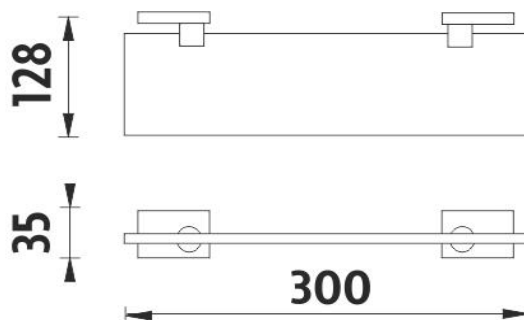

Police bez ohrádky

Police. Sklo extra čiré matované. Rozměr 30x11 cm. Tloušťka skla 8 mm!

Shelf without rail

Shelf. Extra clear glass, (white) frosted. Compared to ordinary green-colored glass, this one is totally clear, thus colorless. Its absolute whiteness is highlighted by double-sided frosting. It has a velvety and clean effect. Size 30x11 cm. 8 mm thick glass! The glue MAMUT is not included in the

Náhradní díly / Spare parts

KE 22091BS-26

Samostatné úchyty poličky
Individual shelf holders

1091B-30

Sklo police EXTRA ČIRÉ matované 30cm
Shelf Extra clear glass, (white) frosted 30cm

montáž / installation :

montážní konzole / installation bracket :

materiál - úprava (barva) / material - surface finish (colour) :
pochromovaná mosaz-chrom
chrome plated brass-chrome

→ 140
↑ 320
↗ 60

EAN : 8595187110014

ROMVEL spol. s r. o.
Dr. Milady Horákové 561/86a
Liberec 7, 460 07
Česká Republika / Czech Republic