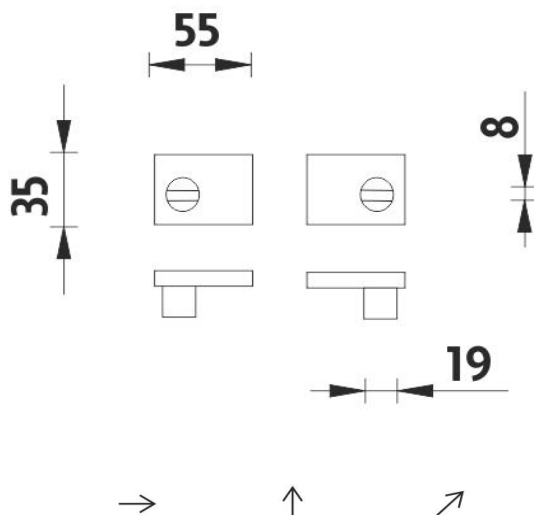

montáž / installation :

montážní konzole / installation bracket :