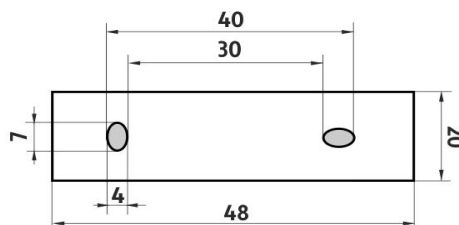

materiál - úprava (barva) / material - surface finish (colour) :
pochromovaná mosaz-chrom
chrome plated brass-chrome

→ 80
↑ 50
↗ 90

EAN : **8595187109032**

ROMVEL spol. s r. o.
Dr. Milady Horákové 561/86a
Liberec 7, 460 07
Česká Republika / Czech Republic

T: (+420) 485 105 671
T: (+420) 485 107 441
F: (+420) 485 105 674
E: nimco@nimco.cz

www.nimco.cz