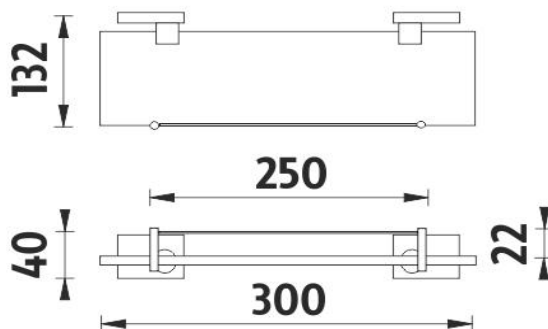

Police s ohrádkou

Police s ohrádkou . Sklo extra čiré matované. Rozměr 30x11 cm. Tloušťka skla 8 mm!

Shelf with rail

Shelf with rail. Extra clear glass, (white) frosted. Compared to ordinary green-colored glass, this one is totally clear, thus colorless. Its absolute whiteness is highlighted by double-sided frosting. It has a velvety and clean effect. Size 30x11 cm. 8 mm thick glass! The glue MAMUT is not included in the

Náhradní díly / Spare parts

KE 22091BS-26

Samostatné úchyty poličky
Individual shelf holders

1091B-30

Sklo police EXTRA ČIRÉ matované 30cm
Shelf Extra clear glass, (white) frosted 30cm

UN 1001S-25-26

Ohrádka k policiče 25 cm
Rail for shelf 25 cm

montáž / installation :

montážní konzole / installation bracket :

materiál - úprava (barva) / material - surface finish (colour) :
pochromovaná mosaz-chrom
chrome plated brass-chrome

→ 140
↑ 320
↗ 60

EAN : 8595187110052

ROMVEL spol. s r. o.
Dr. Milady Horákové 561/86a
Liberec 7, 460 07
Česká Republika / Czech Republic

T: (+420) 485 105 671
T: (+420) 485 107 441
F: (+420) 485 105 674
E: nimco@nimco.cz

www.nimco.cz