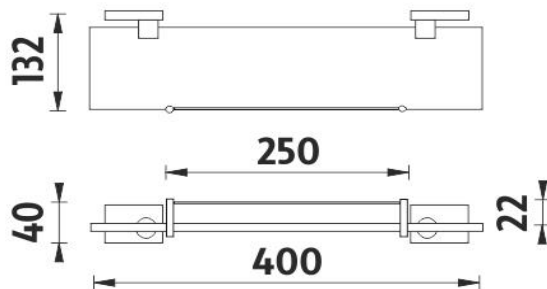

Police s ohrádkou

Police s ohrádkou. Sklo extra čiré matované. Rozměr 40x11 cm. Tloušťka skla 8 mm!

Shelf with rail

Shelf with rail. Extra clear glass, (white) frosted. Compared to ordinary green-colored glass, this one is totally clear, thus colorless. Its absolute whiteness is highlighted by double-sided frosting. It has a velvety and clean effect. Size 40x11 cm. 8 mm thick glass! The glue MAMUT is not included in the

Náhradní díly / Spare parts

KE 22091BS-26

Samostatné úchyty poličky
Individual shelf holders

1091B-40

Sklo police EXTRA ČIRÉ matované 40cm
Shelf Extra clear glass, (white) frosted 40cm

UN 1001S-2S-26

Ohrádka k poličce 25 cm
Rail for shelf 25 cm

montáž / installation :

montážní konzole / installation bracket :

materiál - úprava (barva) / material - surface finish (colour) :
pochromovaná mosaz-chrom
chrome plated brass-chrome

→ 160
↑ 420
↗ 60

EAN : **8595187110069**