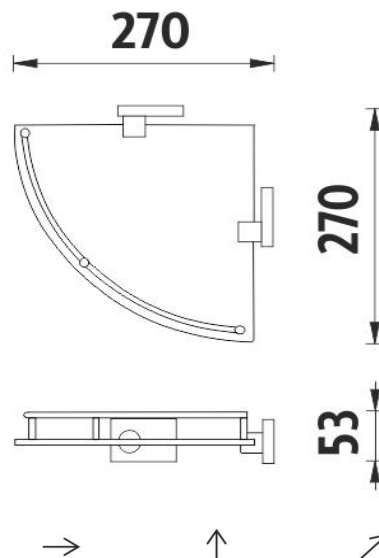

montáž / installation :

montážní konzole / installation bracket :