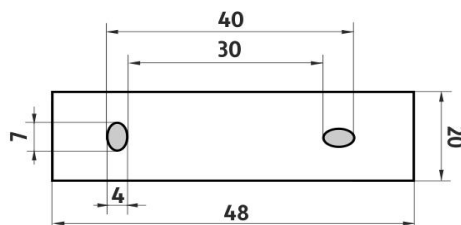

materiál - úprava (barva) / material - surface finish (colour) :
pochromovaná mosaz-chrom
chrome plated brass-chrome

→ 270
↑ 60
↗ 340

EAN : 8595187109209

ROMVEL spol. s r. o.
Dr. Milady Horákové 561/86a
Liberec 7, 460 07
Česká Republika / Czech Republic

T: (+420) 485 105 671
T: (+420) 485 107 441
F: (+420) 485 105 674
E: nimco@nimco.cz

www.nimco.cz