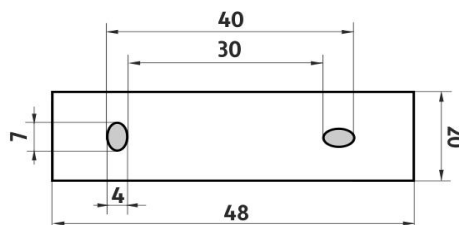

Police rohová

Police rohová. Sklo extra čiré matované. Rozměr 25,5x25,5cm. Tloušťka skla 8 mm!

Corner shelf

Corner shelf. Extra clear glass, (white) frosted. Compared to ordinary green-colored glass, this one is totally clear, thus colorless. Its absolute whiteness is highlighted by double-sided frosting. It has a velvety and clean effect. Size 25,5x25,5 cm. 8 mm thick glass!

Náhradní díly / Spare parts

KE 22091BS-26

Samostatné úchyty poličky
Individual shelf holders

1091RB

Sklo police EXTRA ČIRÉ matované
Shelf Extra clear glass, (white) frosted

montáž / installation :

montážní konzole / installation bracket :