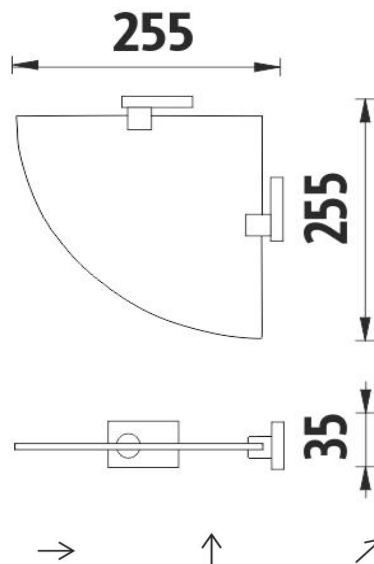

Police rohová

Police rohová. Sklo extra čiré matované. Rozměr 25,5x25,5cm. Tloušťka skla 8 mm!

Corner shelf

Corner shelf. Extra clear glass, (white) frosted. Compared to ordinary green-colored glass, this one is totally clear, thus colorless. Its absolute whiteness is highlighted by double-sided frosting. It has a velvety and clean effect. Size 25,5x25,5 cm. 8 mm thick glass!

Náhradní díly / Spare parts

KE 22091BS-26

Samostatné úchyty poličky
Individual shelf holders

1091RB

Sklo police EXTRA ČIRÉ matované
Shelf Extra clear glass, (white) frosted

montáž / installation :

montážní konzole / installation bracket :