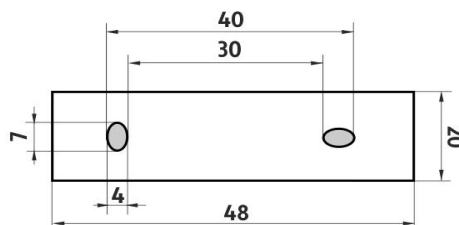

materiál - úprava (barva) / material - surface finish (colour) :
pochromovaná mosaz-chrom
chrome plated brass-chrome

→ 210
↑ 220
↗ 60

EAN : 8595187109124

ROMVEL spol. s r. o.
Dr. Milady Horákové 561/86a
Liberec 7, 460 07
Česká Republika / Czech Republic

T: (+420) 485 105 671
T: (+420) 485 107 441
F: (+420) 485 105 674
E: nimco@nimco.cz

www.nimco.cz