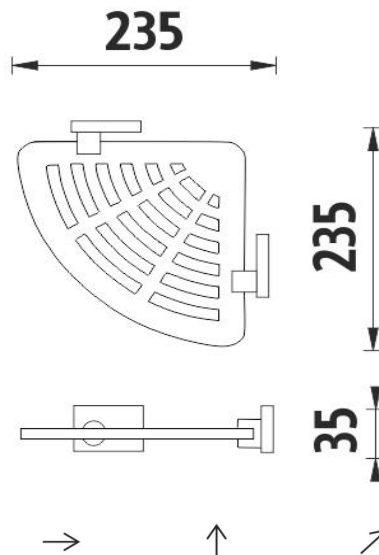

montáž / installation :

montážní konzole / installation bracket :