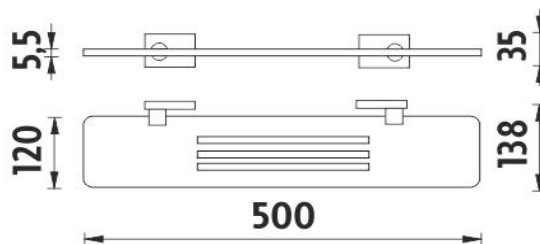

Police IXI

Police plexiglass s frézovanými otvory. Úchyty mosaz/chrom. Délka 50 cm.

Shelf IXI

Shelf with milling made of frosted plexiglass, brass-chrome holders. 50 cm long. The glue MAMUT is not included in the package. It can be bought in addition under the code 35003TU. One tube of the glue is enough for 8-10 holders.

Náhradní díly / Spare parts

KE 22091BS-26

Samostatné úchyty poličky
Individual shelf holders

montáž / installation :

montážní konzole / installation bracket :

materiál - úprava (barva) / material - surface finish (colour) :
pochromovaná mosaz-chrom
chrome plated brass-chrome