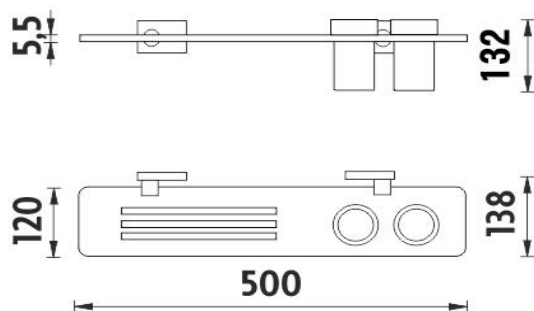

Police IXI se sklenkami

Police plexiglass s frézovanými otvory s mat. sklenkami. Úchyty mosaz/chrom. Délka 50 cm.

Shelf IXI with glass cups

Shelf with milling, with frosted glass cups. Shelf made of frosted plexiglass. Brass-chrome holders. 50 cm long. The glue MAMUT is not included in the package. It can be bought in addition under the code 35003TU. One tube of the glue is enough for 8-10 holders.

Náhradní díly / Spare parts

1058W

Sklenka
Glass cup

KE 22091BS-26

Samostatné úchyty poličky
Individual shelf holders

montáž / installation :

montážní konzole / installation bracket :

materiál - úprava (barva) / material - surface finish (colour) :
pochromovaná mosaz-chrom
chrome plated brass-chrome