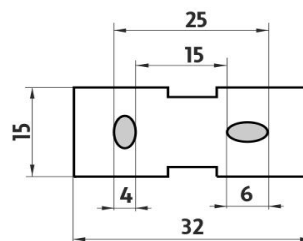

Shelf

Shelf. Extra clear glass, (white) frosted. Compared to ordinary green-colored glass, this one is totally clear, thus colorless. Its absolute whiteness is highlighted by double-sided frosting. It has a velvety and clean effect. Size 40x11 cm. 8 mm thick glass!

Náhradní díly / Spare parts

Ki 14091BS-26

Samotné úchyty police
Individual shelf holders

1091B-40

Sklo police EXTRA ČIRÉ matované 40cm
Shelf Extra clear glass, (white) frosted 40cm

montáž / installation :

montážní konzole / installation bracket :