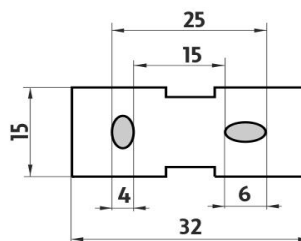

Shelf

Shelf. Extra clear glass, (white) frosted. Compared to ordinary green-colored glass, this one is totally clear, thus colorless. Its absolute whiteness is highlighted by double-sided frosting. It has a velvety and clean effect. Size 50x11 cm. 8 mm thick glass!

Náhradní díly / Spare parts

Ki 14091BS-26

Samotné úchyty police
Individual shelf holders

1091B-50

Sklo police EXTRA ČIRÉ matované 50cm
Shelf Extra clear glass, (white) frosted 50cm

montáž / installation :

montážní konzole / installation bracket :